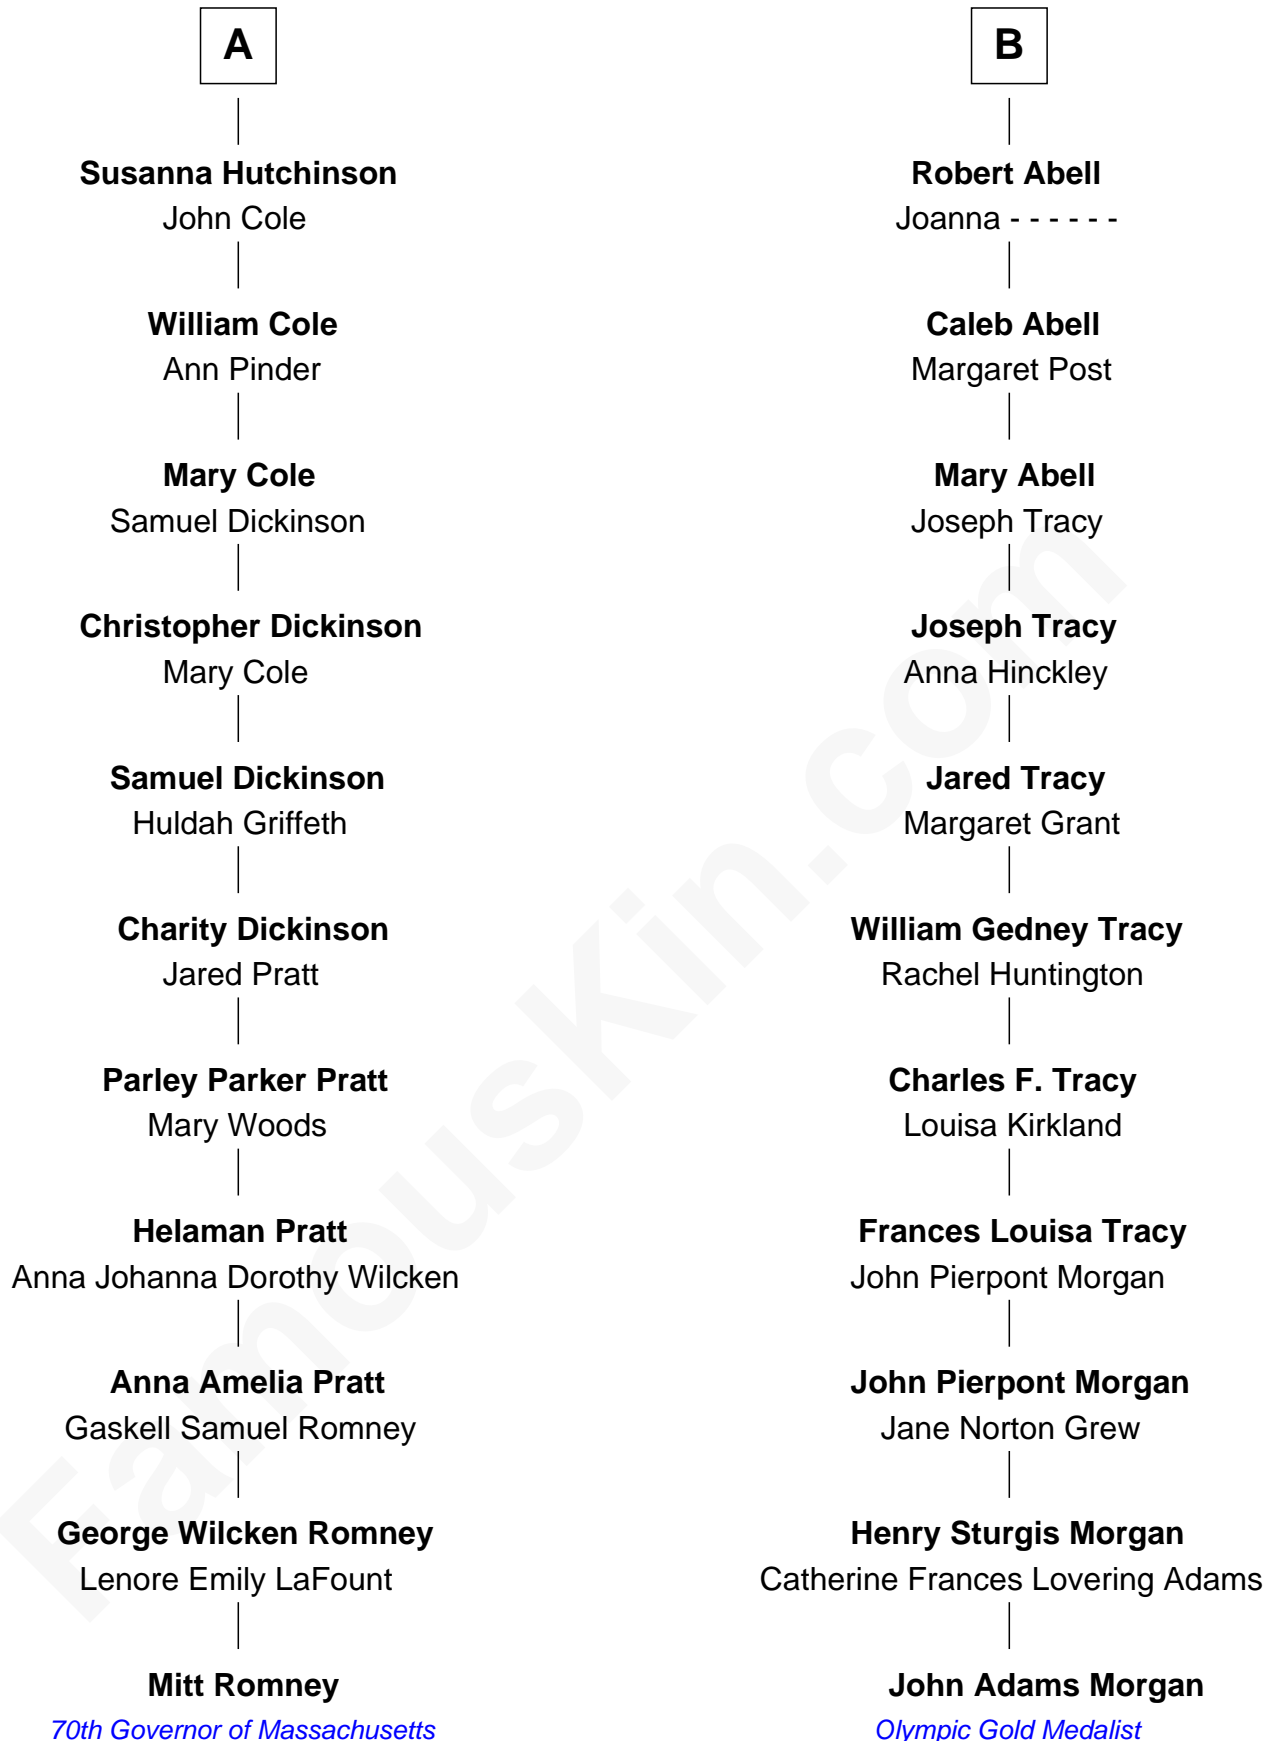

FamousKin.com Relationship Chart of

Mitt Romney

70th Governor of Massachusetts

17th cousin of

John Adams Morgan

1952 Olympic Sailing Gold Medalist

Sir Walter Blount

Sancha de Ayala

Sir Thomas Blount

Margaret de Gresley

Sir Thomas Blount

Agnes Hawley

Anne Blount

William Marbury

Robert Marbury

Katherine Williamson

Sir John Sutton

Sir John Sutton

Elizabeth Berkeley

Jane Sutton

Thomas Mainwaring

Cecily Mainwaring

John Cotton

Sir George Cotton

Mary Onley

Richard Cotton

Mary Mainwaring

Frances Cotton

George Abell

B

Mitt Romney photo by [Gage Skidmore](#) (CC BY-SA 3.0)