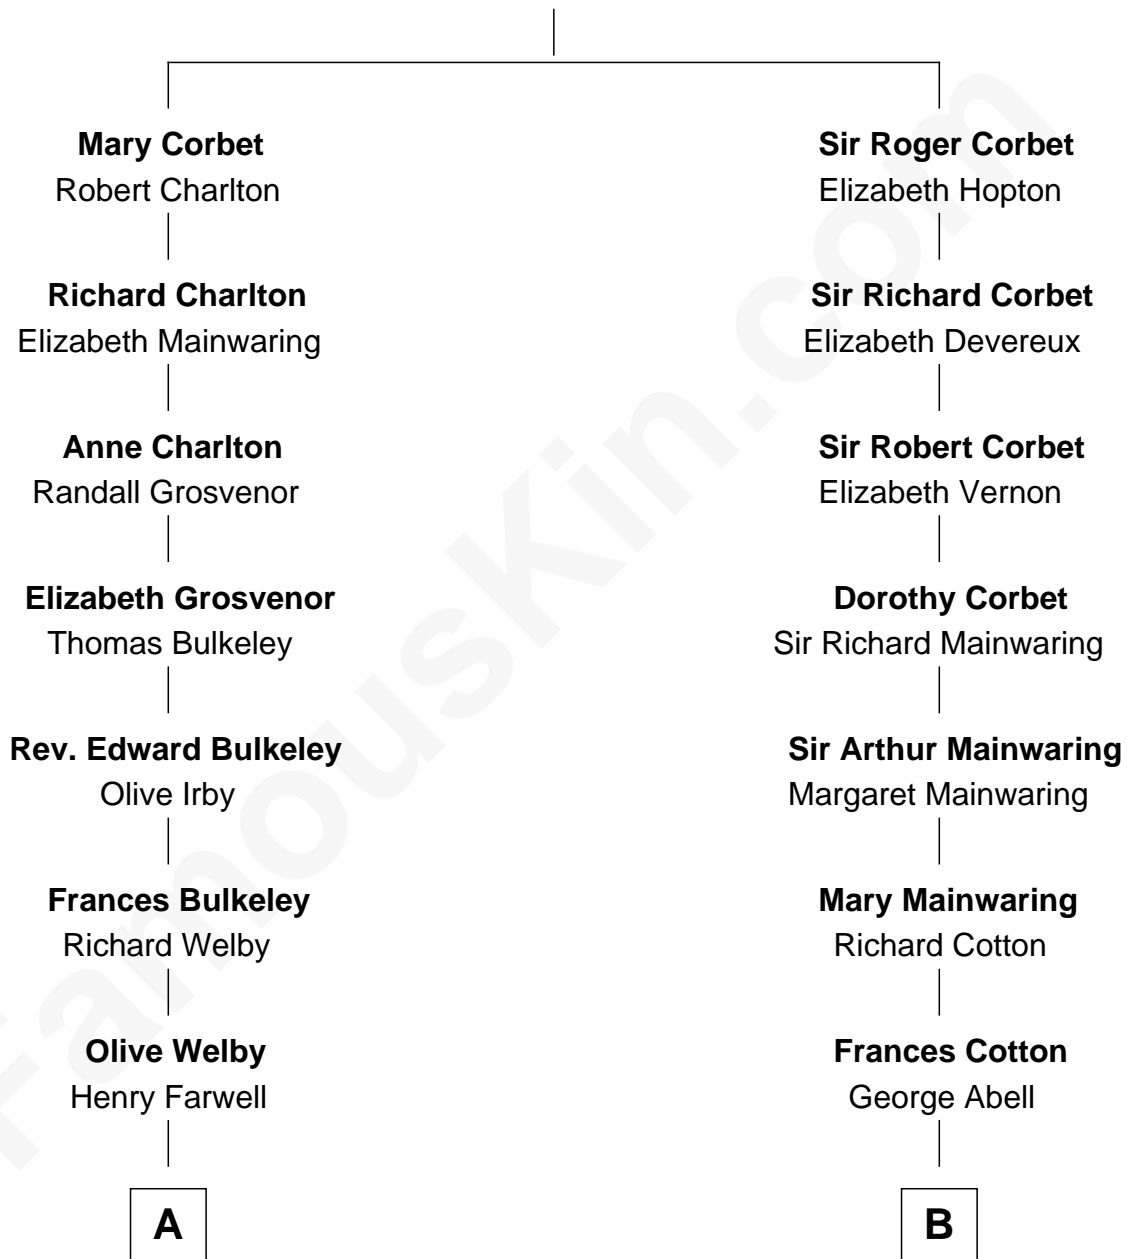

FamousKin.com

Relationship Chart of

Mitt Romney

70th Governor of Massachusetts

16th cousin 1 time removed of

John Adams Morgan

1952 Olympic Sailing Gold Medalist

Sir Robert Corbet

Margaret - - - - -

Mitt Romney photo by [Gage Skidmore](#) (CC BY-SA 3.0)