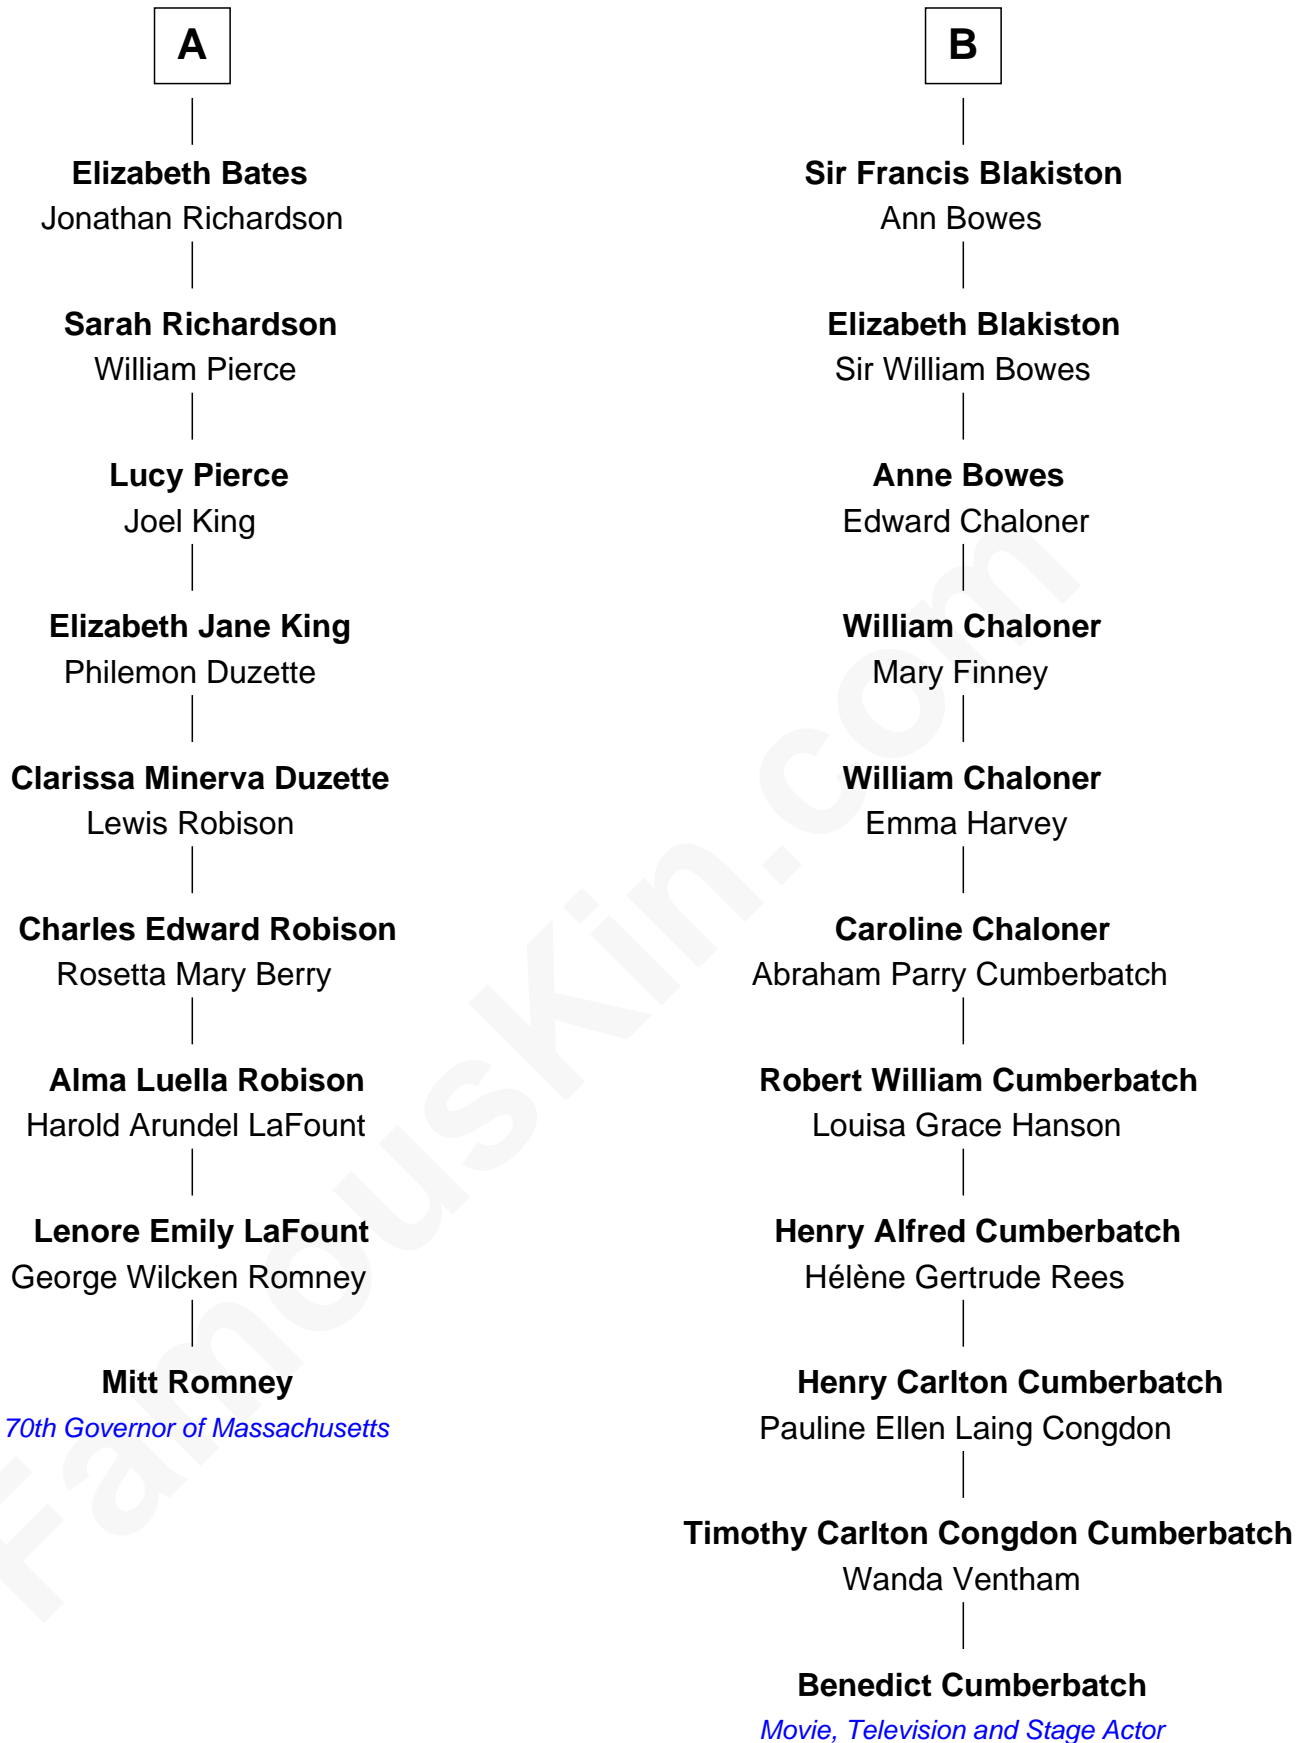

FamousKin.com

Relationship Chart of

Mitt Romney

70th Governor of Massachusetts

15th cousin 2 times removed of

Benedict Cumberbatch

Movie, Television and Stage Actor

Sir Robert Constable

Agnes Wentworth

Mitt Romney photo by [Gage Skidmore](#) (CC BY-SA 3.0)

Benedict Cumberbatch photo by [Gage Skidmore](#) (CC BY-SA 2.0)