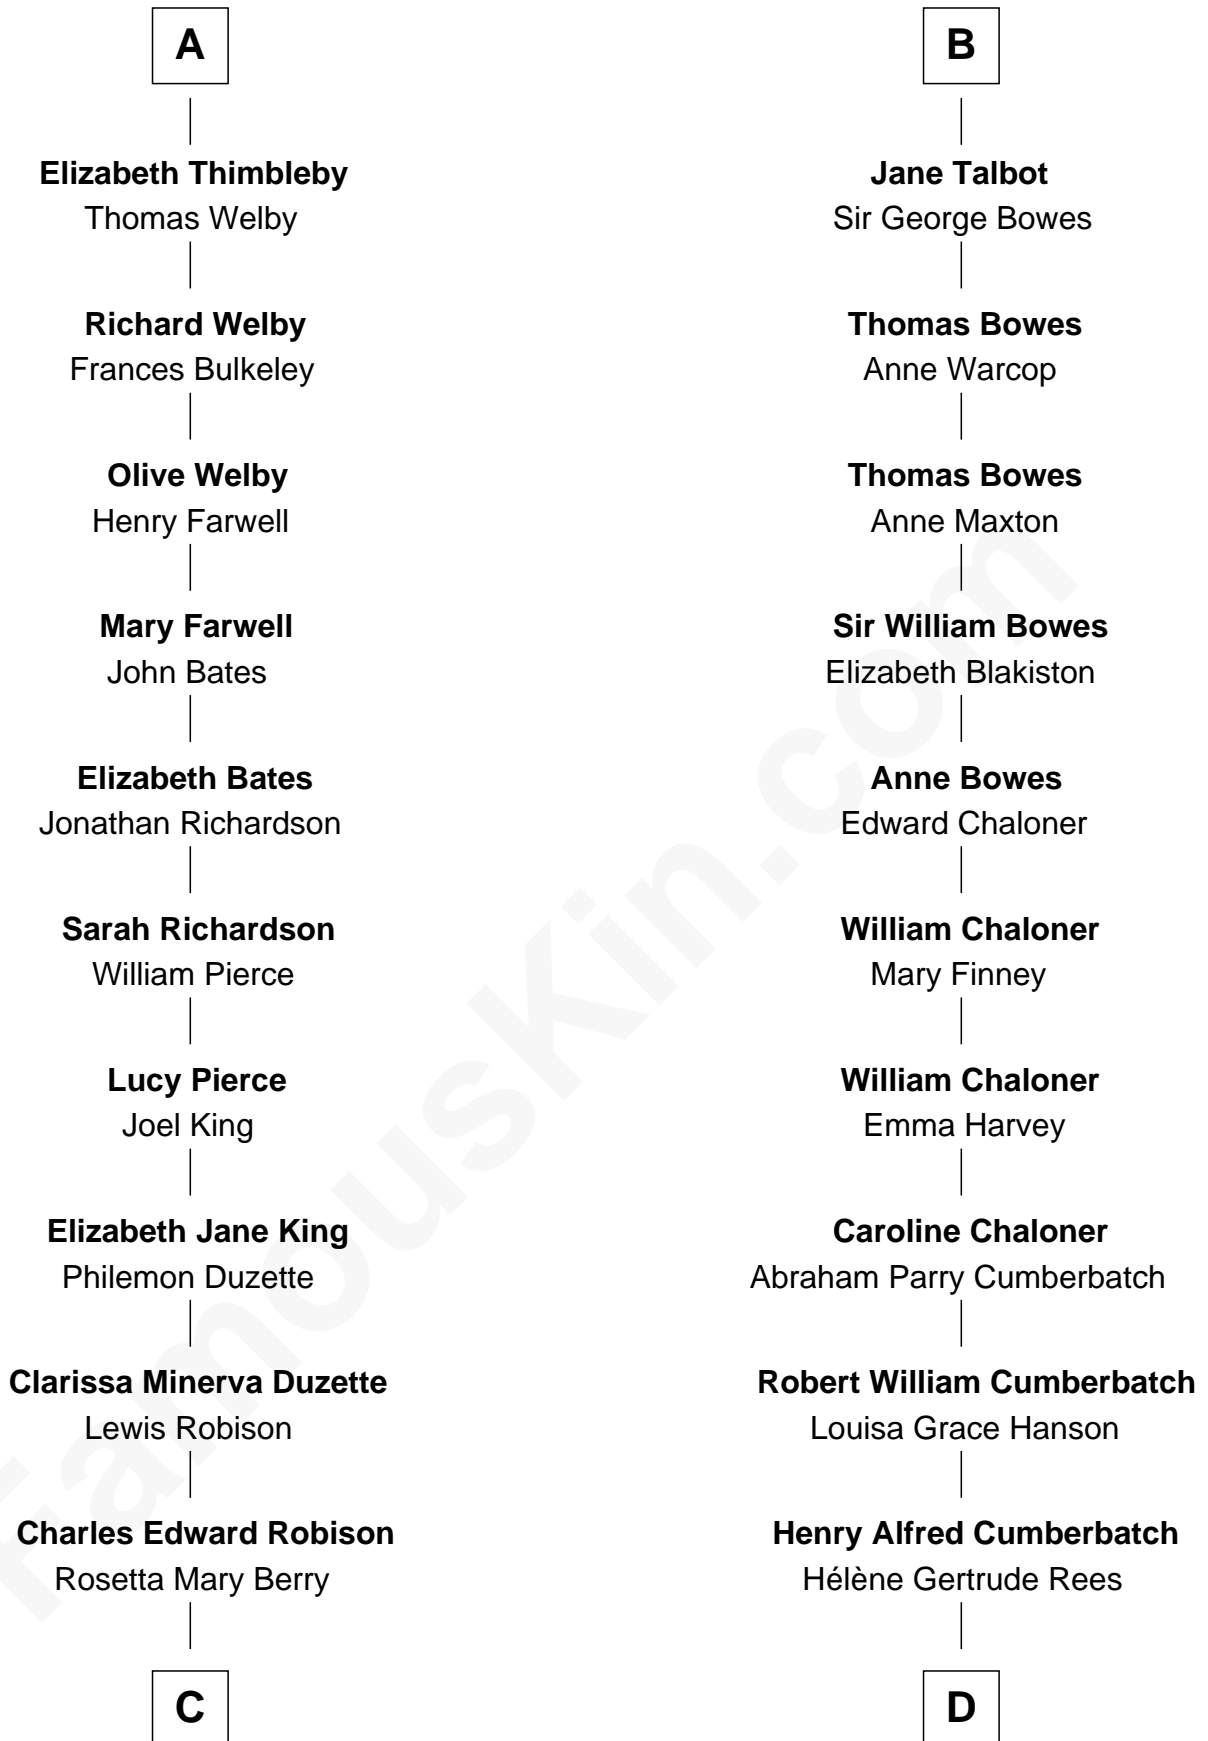

FamousKin.com Relationship Chart of

Mitt Romney

70th Governor of Massachusetts

19th cousin of

Benedict Cumberbatch

Movie, Television and Stage Actor

C

Alma Luella Robison
Harold Arundel LaFount

Lenore Emily LaFount
George Wilcken Romney

Mitt Romney
70th Governor of Massachusetts

D

Henry Carlton Cumberbatch
Pauline Ellen Laing Congdon

Timothy Carlton Congdon Cumberbatch
Wanda Ventham

Benedict Cumberbatch
Movie, Television and Stage Actor