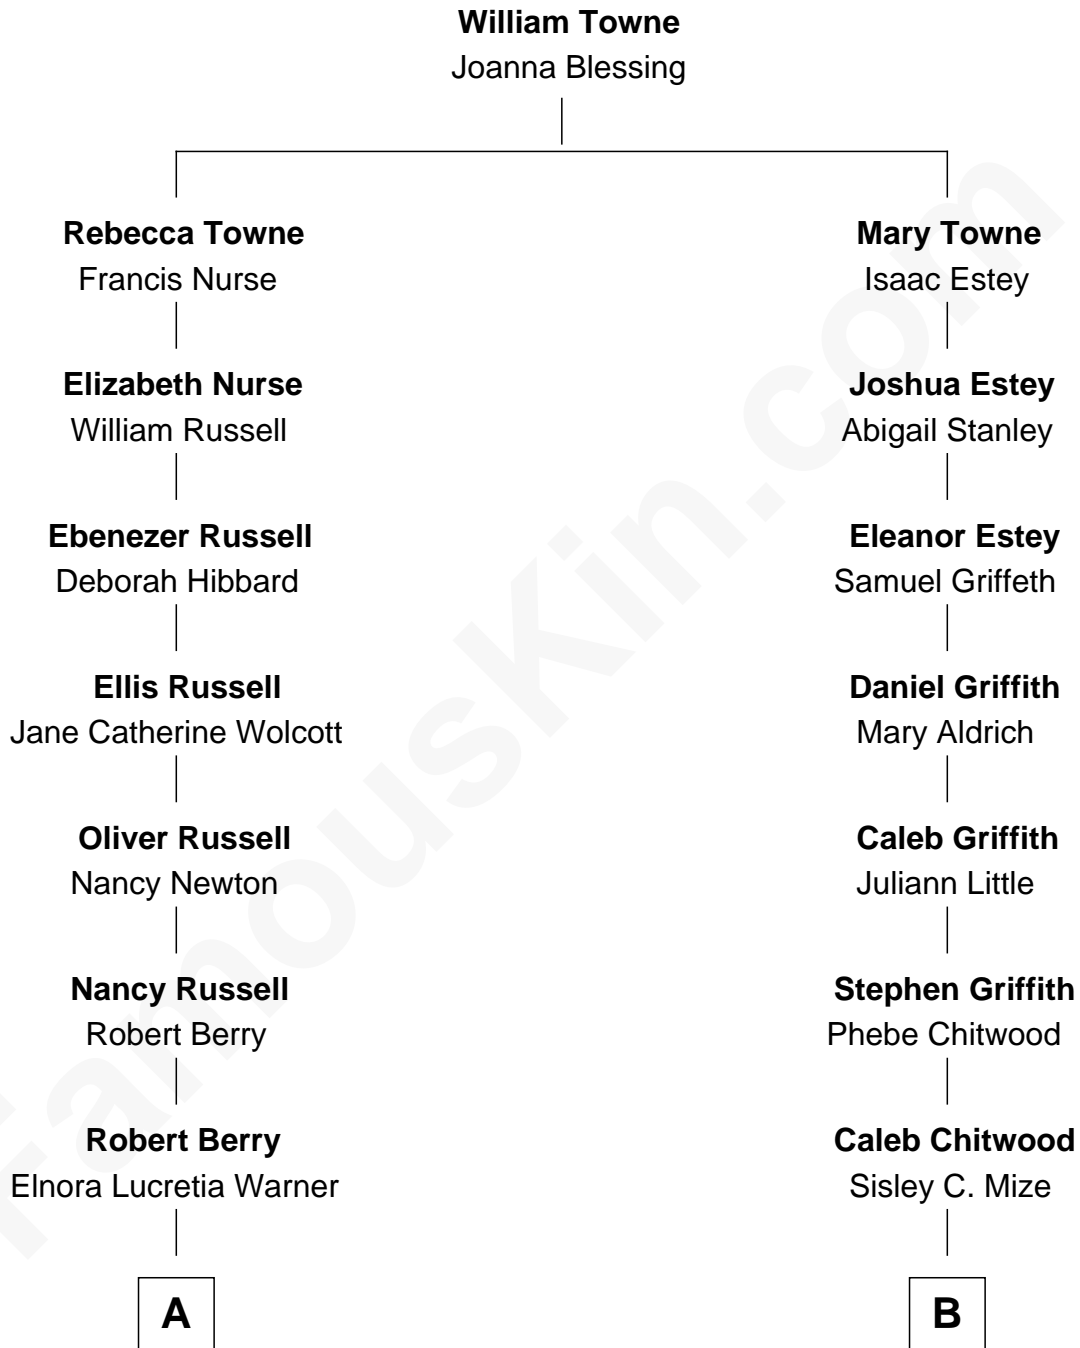

FamousKin.com

Relationship Chart of

Mitt Romney

70th Governor of Massachusetts

8th cousin 2 times removed of

Ty Cobb

Hall of Fame Major League Baseball Player

A

Rosetta Mary Berry
Charles Edward Robison

Alma Luella Robison
Harold Arundel LaFount

Lenore Emily LaFount
George Wilcken Romney

Mitt Romney
70th Governor of Massachusetts

B

Amanda Chitwood
William Herschel Cobb