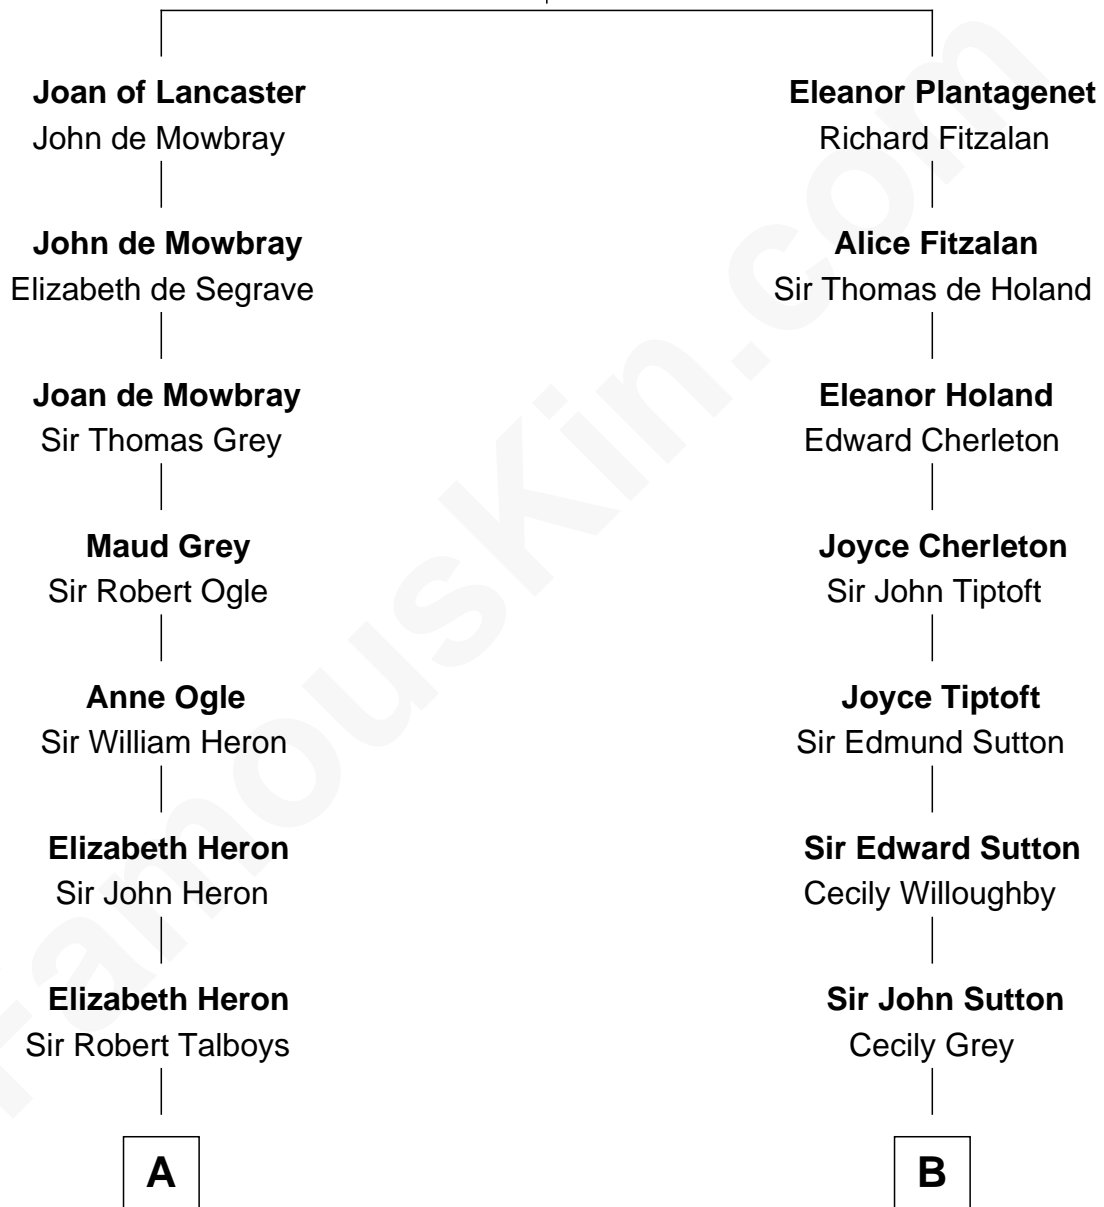

## Relationship Chart of

### Mitt Romney

70th Governor of Massachusetts

15th cousin 6 times removed of

### Jane (Appleton) Pierce

First Lady of President Franklin Pierce

**Henry Plantagenet**  
Maud de Chaworth

**C**

Clarissa Minerva Duzette

Lewis Robison

Charles Edward Robison

Rosetta Mary Berry

Alma Luella Robison

Harold Arundel LaFount

Lenore Emily LaFount

George Wilcken Romney

**Mitt Romney**

*70th Governor of Massachusetts*