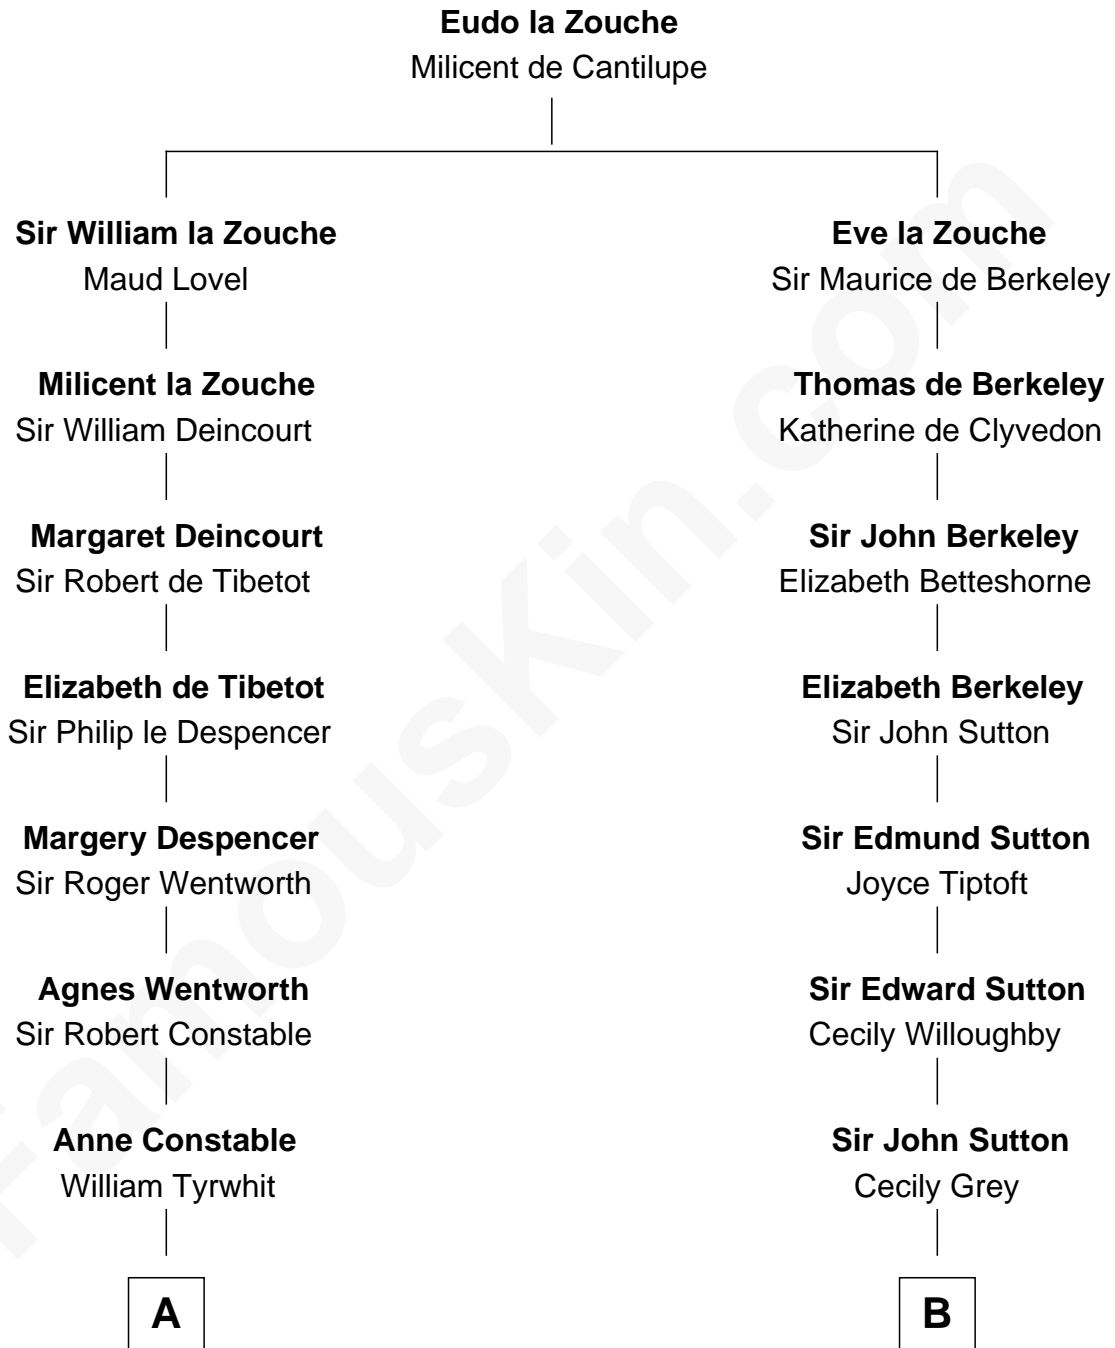

FamousKin.com

Relationship Chart of

Mitt Romney

70th Governor of Massachusetts

15th cousin 6 times removed of

Jane (Appleton) Pierce

First Lady of President Franklin Pierce

C

Clarissa Minerva Duzette

Lewis Robison

Charles Edward Robison

Rosetta Mary Berry

Alma Luella Robison

Harold Arundel LaFount

Lenore Emily LaFount

George Wilcken Romney