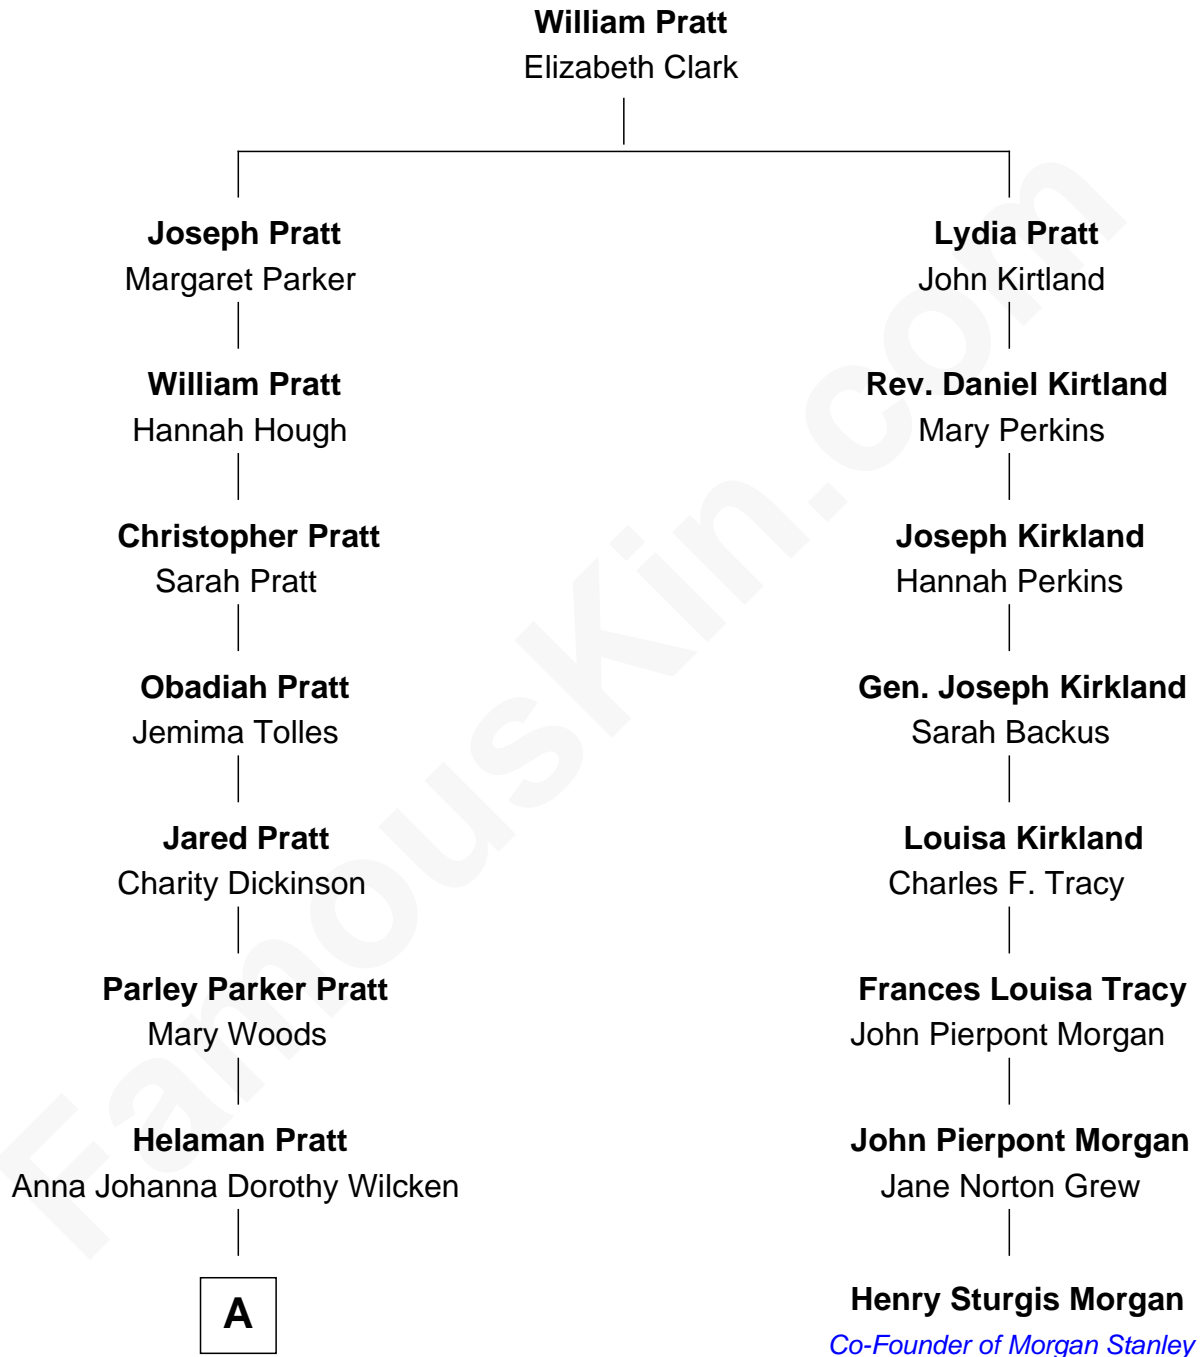

## Relationship Chart of

### Mitt Romney

70th Governor of Massachusetts

7th cousin 2 times removed of

### Henry Sturgis Morgan

Co-Founder of Morgan Stanley

**A**

—  
**Anna Amelia Pratt**  
Gaskell Samuel Romney

—  
**George Wilcken Romney**  
Lenore Emily LaFount

—  
**Mitt Romney**  
*70th Governor of Massachusetts*