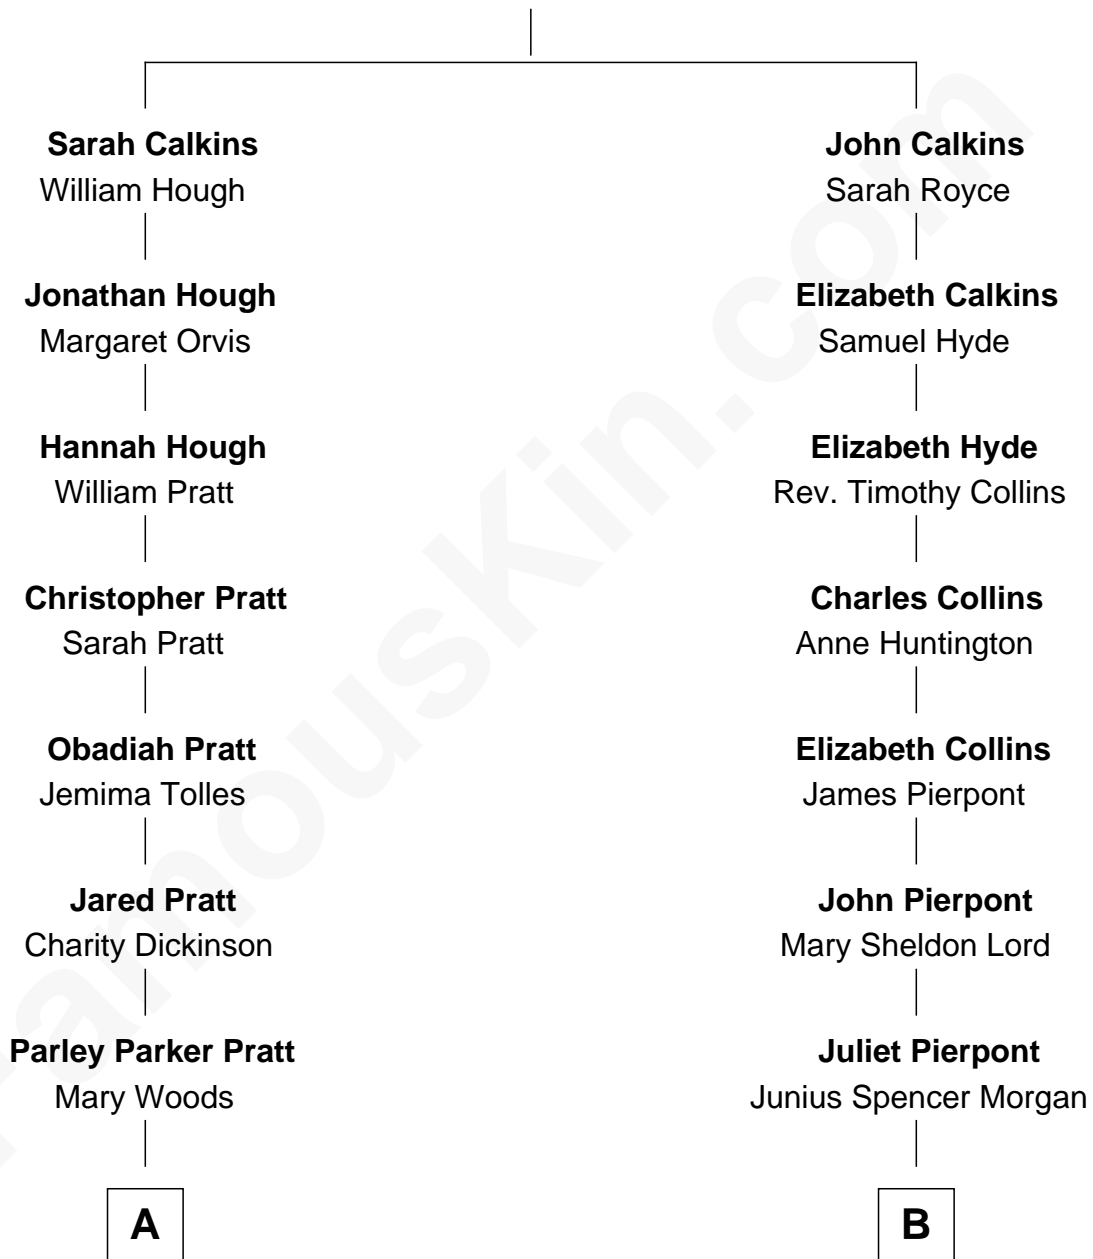

FamousKin.com

Relationship Chart of

Mitt Romney

70th Governor of Massachusetts

9th cousin 1 time removed of

Henry Sturgis Morgan

Co-Founder of Morgan Stanley

Hugh Calkins

Anne - - - - -

FamousKin.com