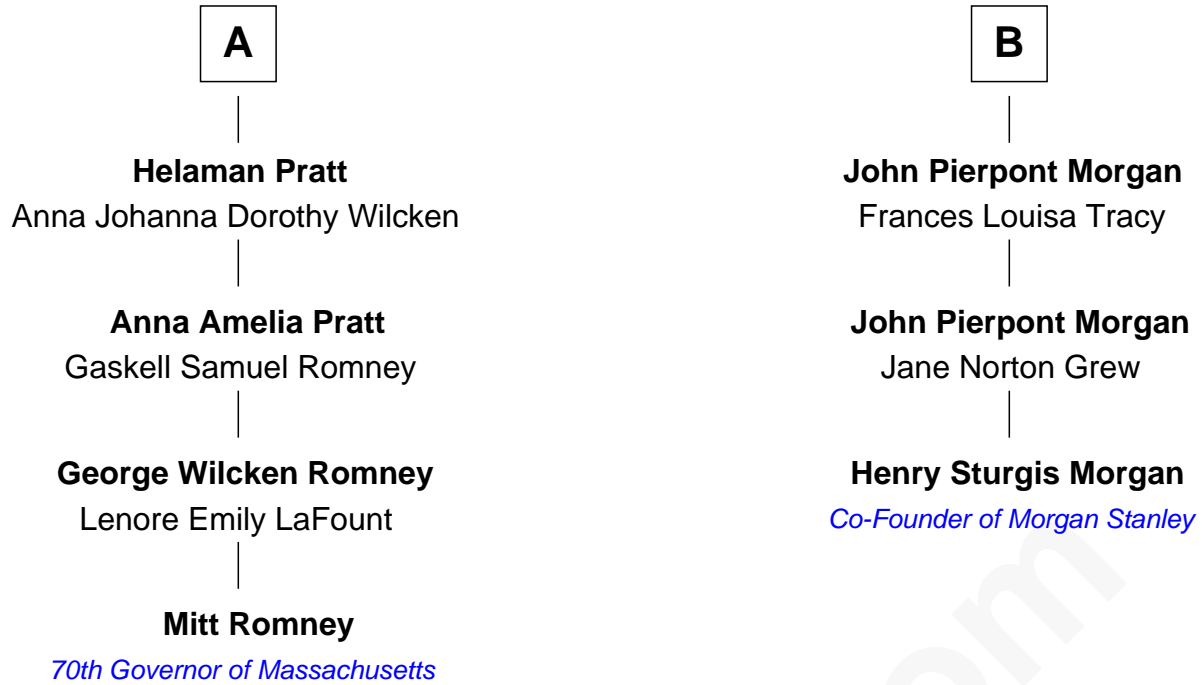

FamousKin.com

Relationship Chart of

Mitt Romney

70th Governor of Massachusetts

9th cousin 1 time removed of

Henry Sturgis Morgan

Co-Founder of Morgan Stanley

Hugh Calkins

Anne - - - - -

FamousKin.com