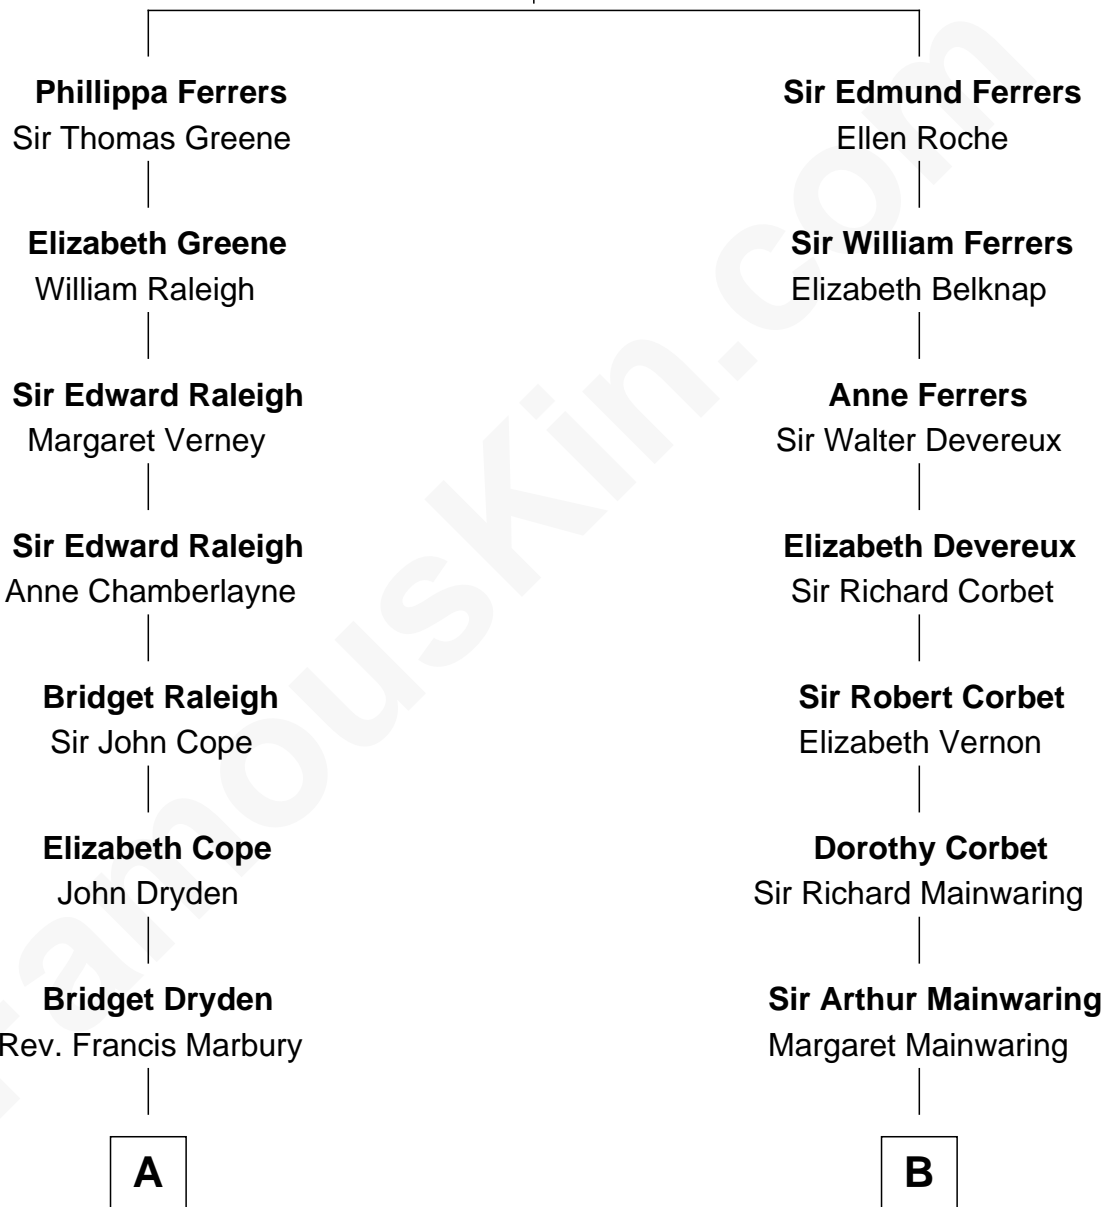

FamousKin.com Relationship Chart of

Mitt Romney

70th Governor of Massachusetts

18th cousin of

Henry Sturgis Morgan

Co-Founder of Morgan Stanley

Robert de Ferrers
Margaret Despencer

C

George Wilcken Romney
Lenore Emily LaFount

Mitt Romney

70th Governor of Massachusetts

D

John Pierpont Morgan
Jane Norton Grew

Henry Sturgis Morgan

Co-Founder of Morgan Stanley

FamousKin.com