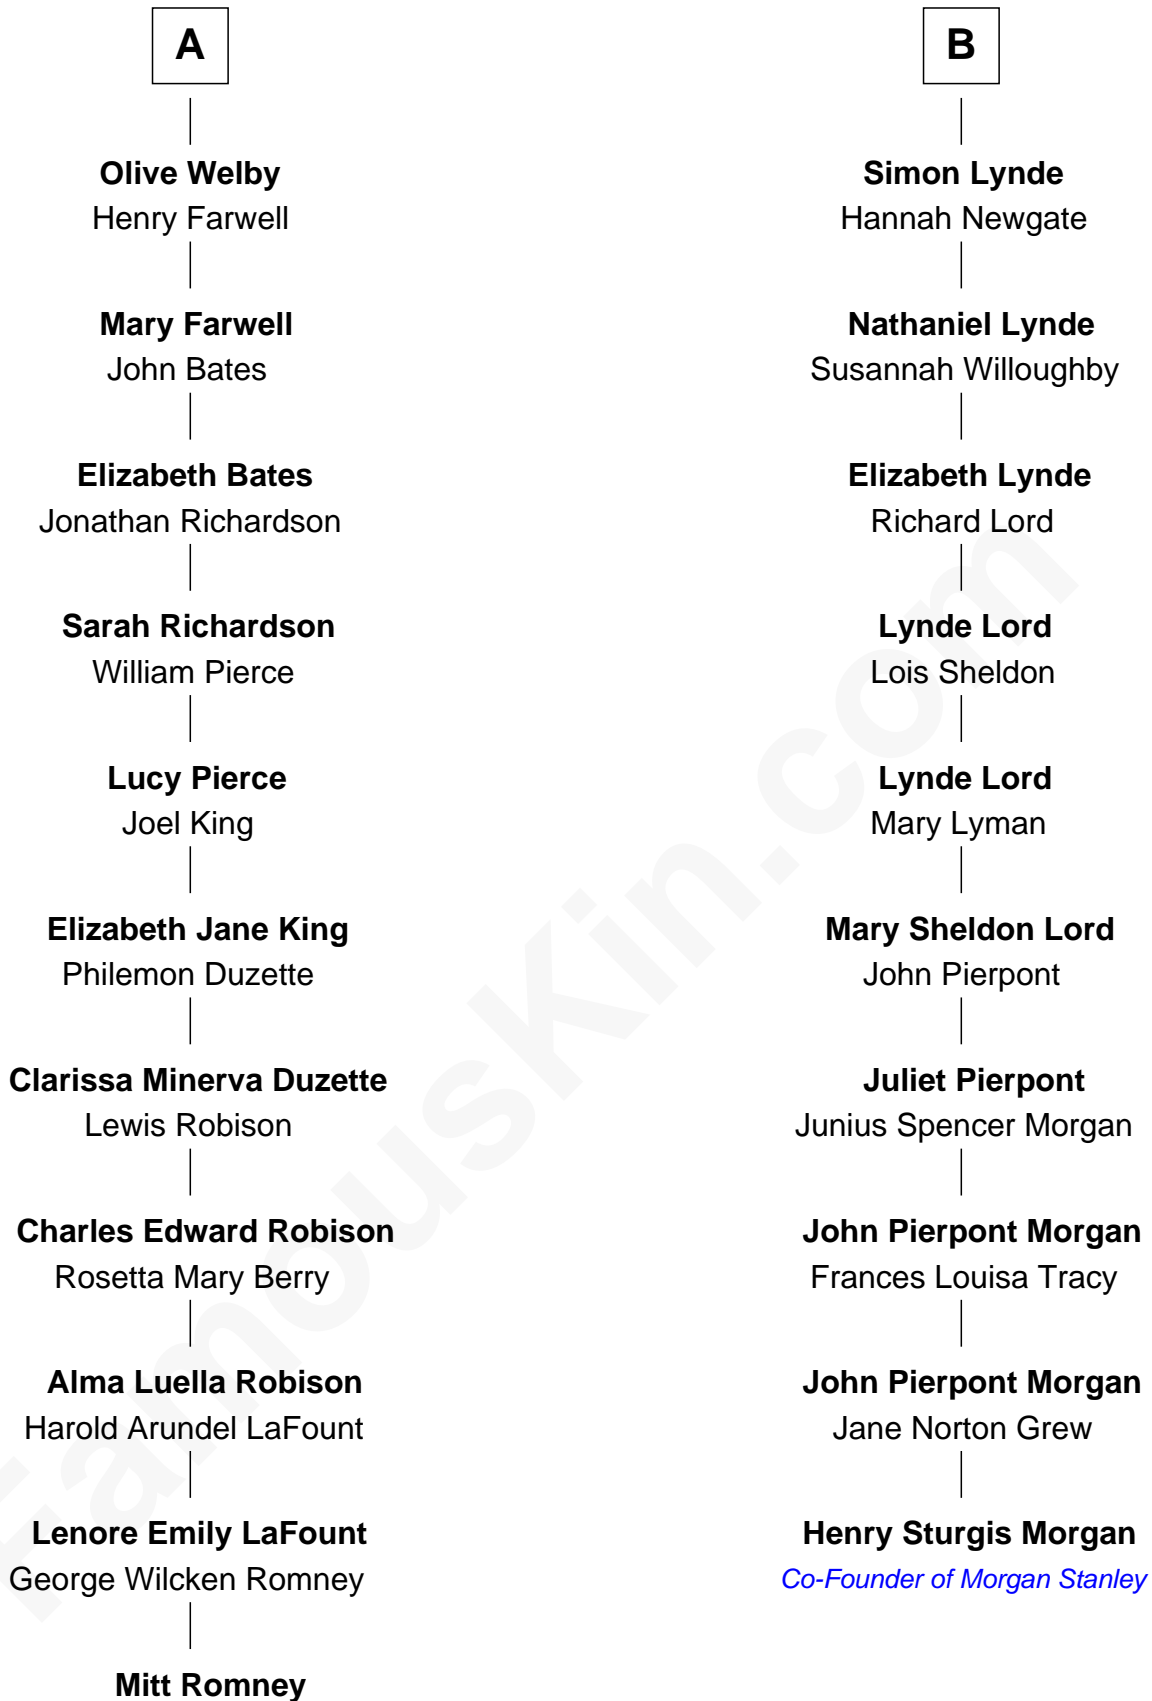

FamousKin.com

Relationship Chart of

Mitt Romney

70th Governor of Massachusetts

16th cousin 1 time removed of

Henry Sturgis Morgan

Co-Founder of Morgan Stanley

70th Governor of Massachusetts

Mitt Romney photo by [Gage Skidmore](#) (CC BY-SA 3.0)