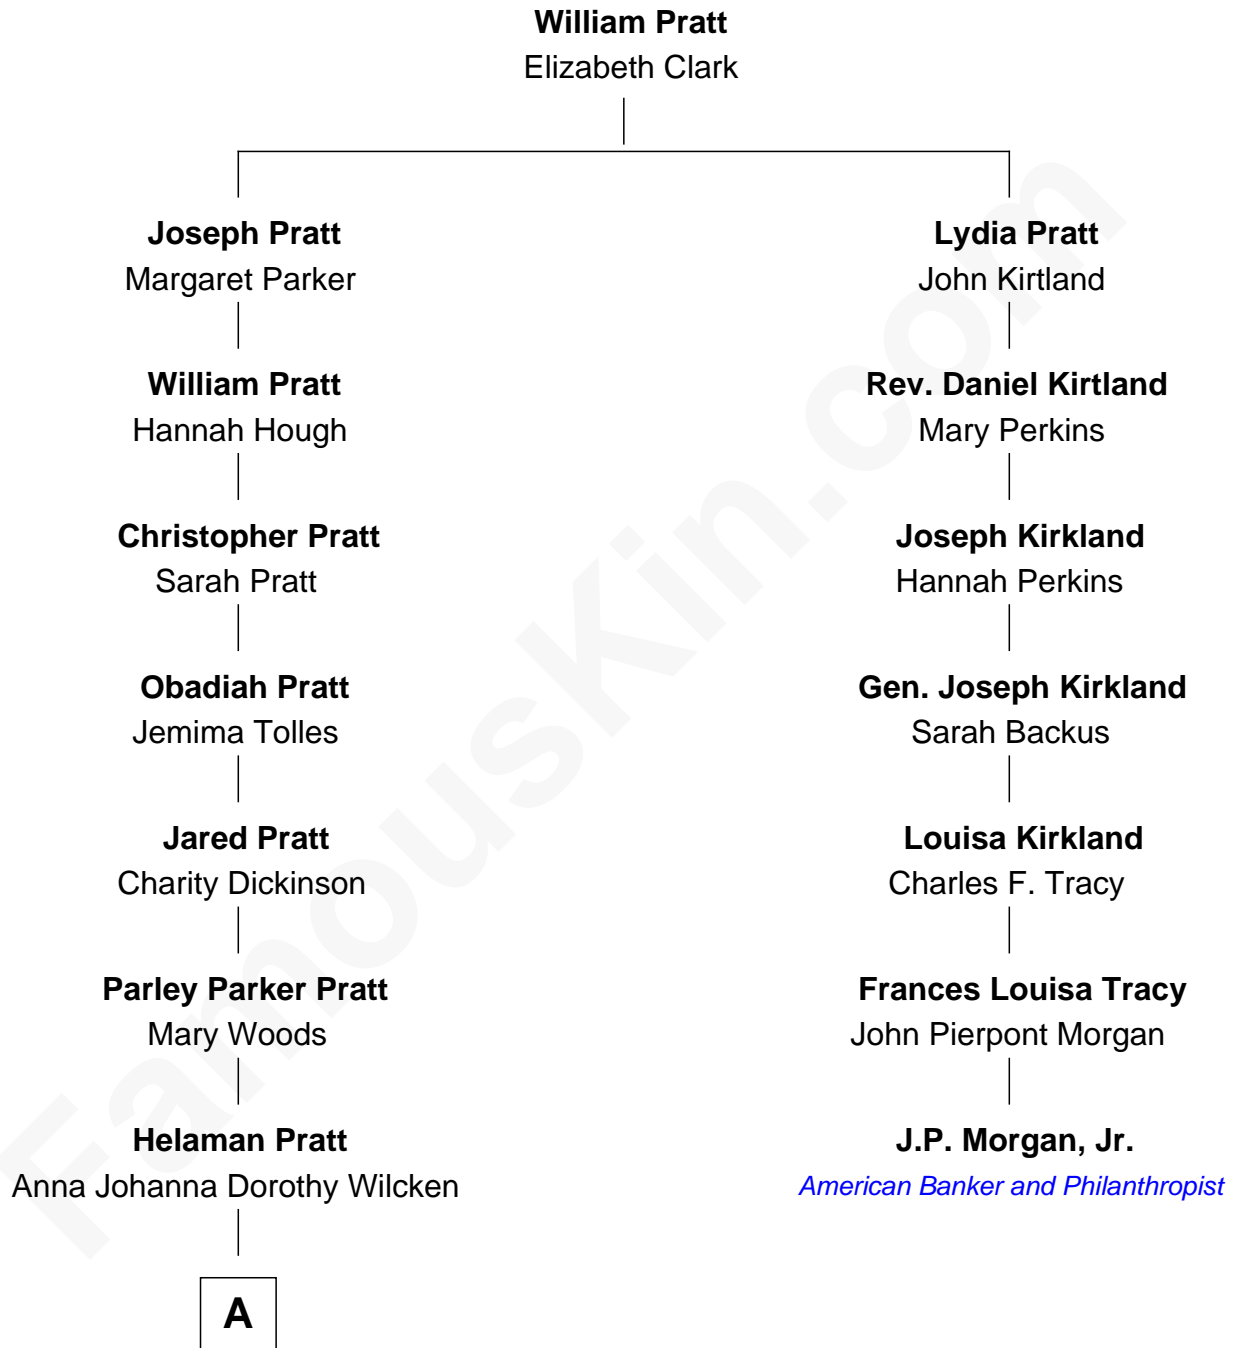

## Relationship Chart of

### Mitt Romney

70th Governor of Massachusetts

6th cousin 3 times removed of

**J.P. Morgan, Jr.**

American Banker and Philanthropist

**A**

—  
**Anna Amelia Pratt**  
Gaskell Samuel Romney

—  
**George Wilcken Romney**  
Lenore Emily LaFount