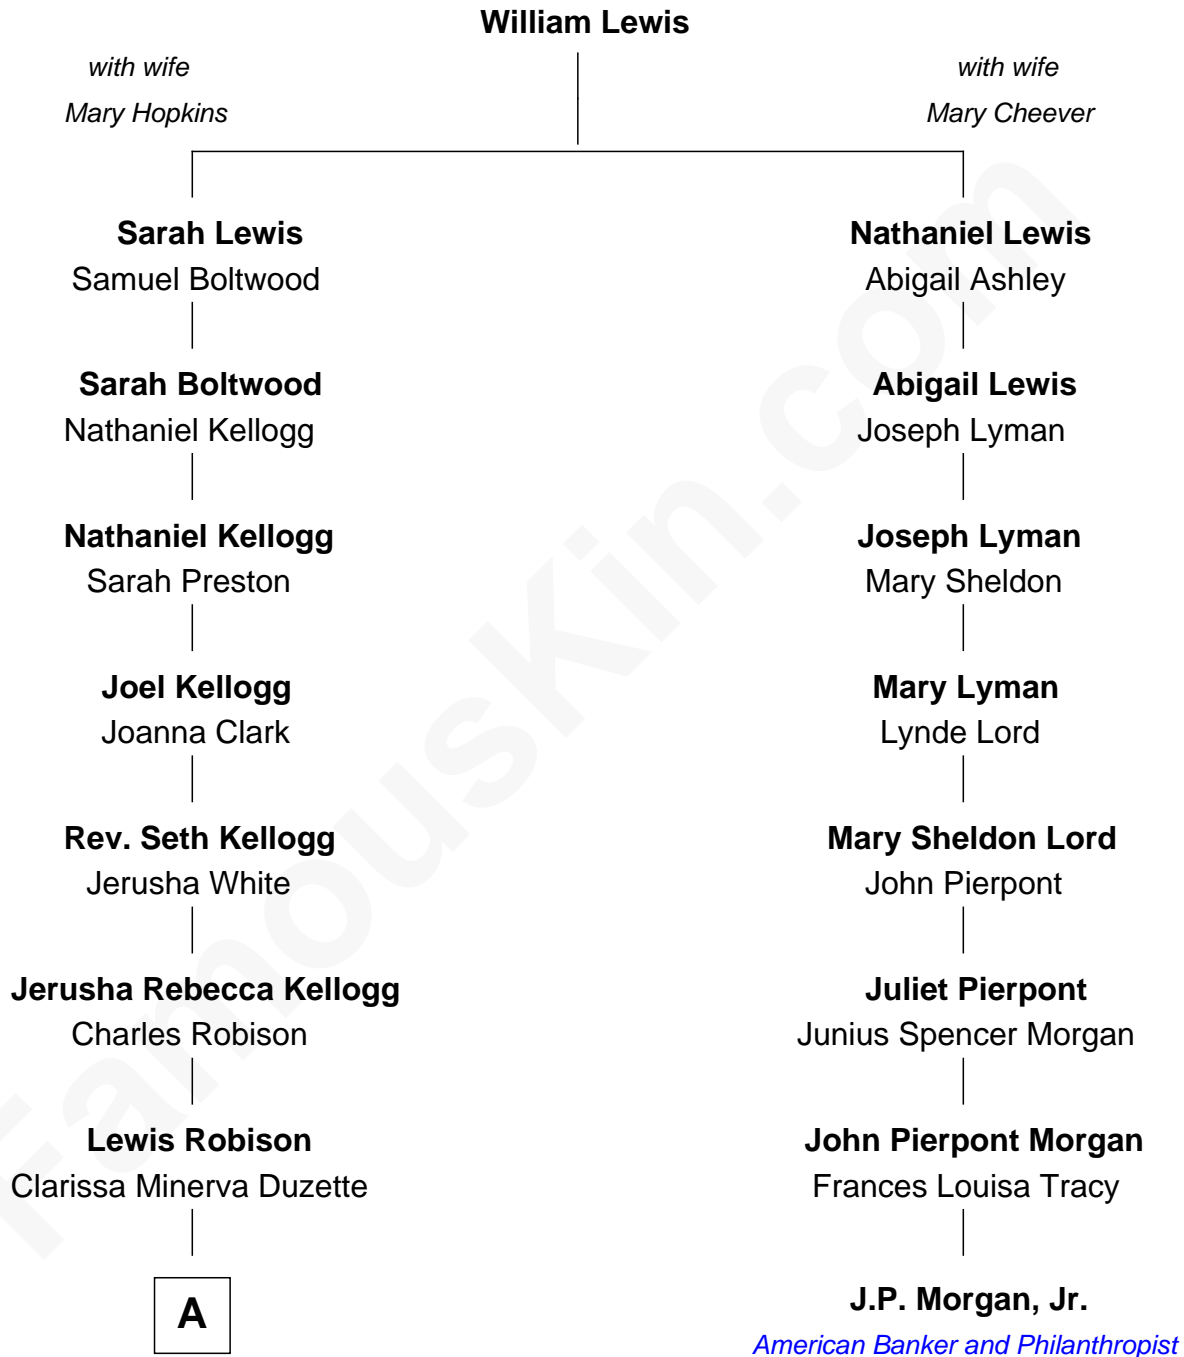

FamousKin.com

Relationship Chart of

Mitt Romney

70th Governor of Massachusetts

7th cousin 3 times removed of

J.P. Morgan, Jr.

American Banker and Philanthropist

A

Charles Edward Robison

Rosetta Mary Berry

Alma Luella Robison

Harold Arundel LaFount

Lenore Emily LaFount

George Wilcken Romney

Mitt Romney

70th Governor of Massachusetts