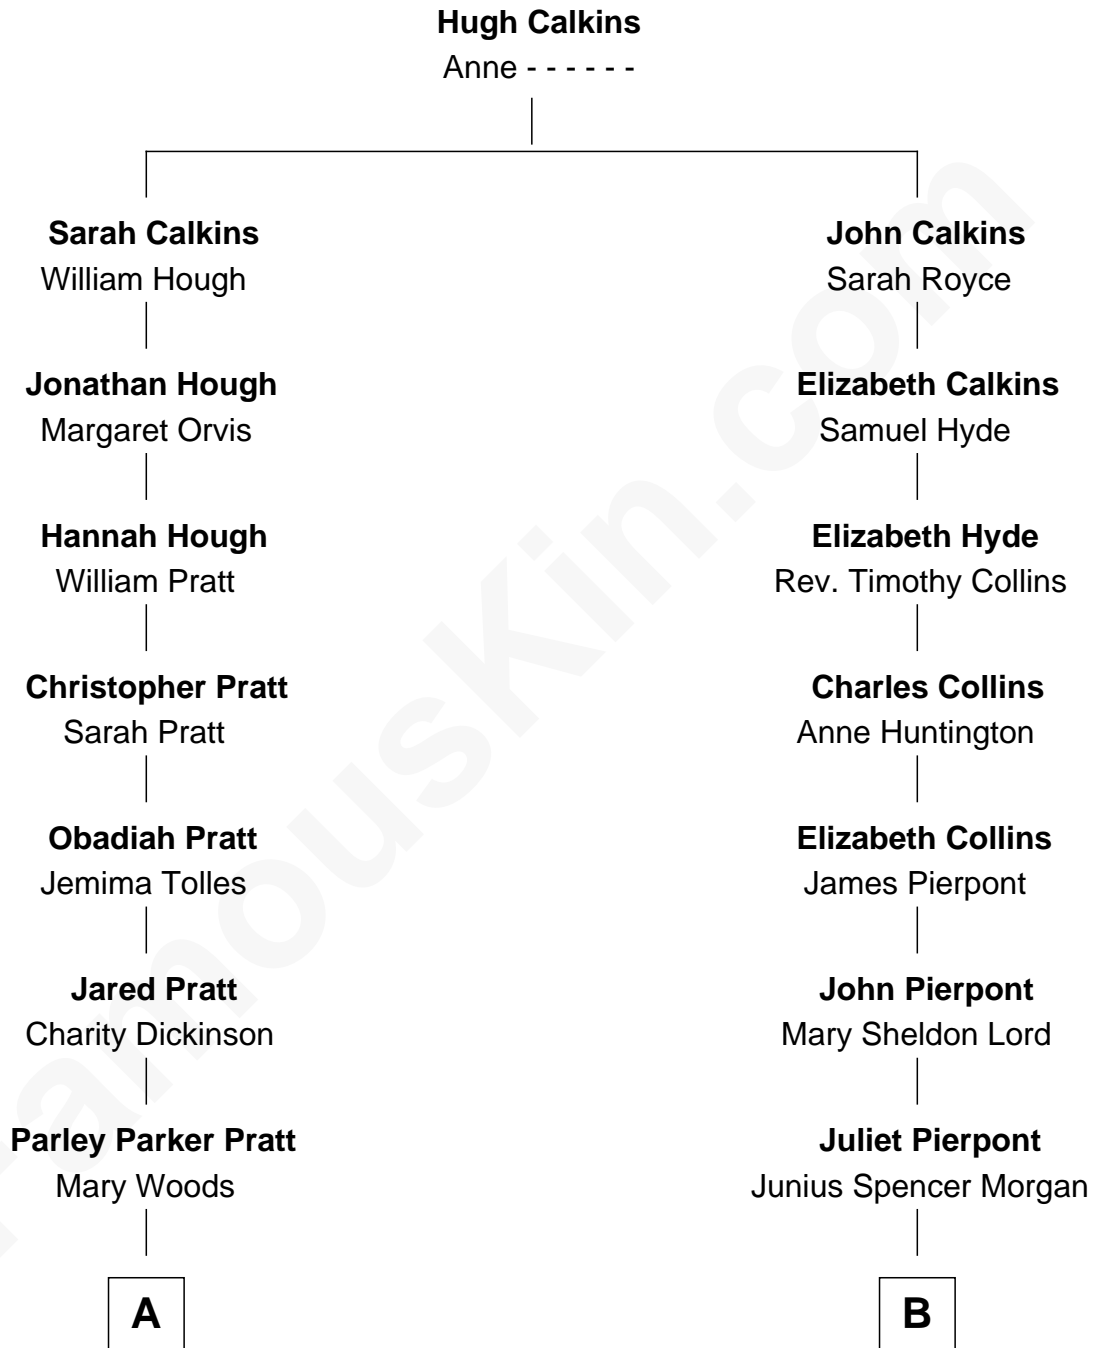

FamousKin.com

Relationship Chart of

Mitt Romney

70th Governor of Massachusetts

8th cousin 2 times removed of

J.P. Morgan, Jr.

American Banker and Philanthropist

FamousKin.com