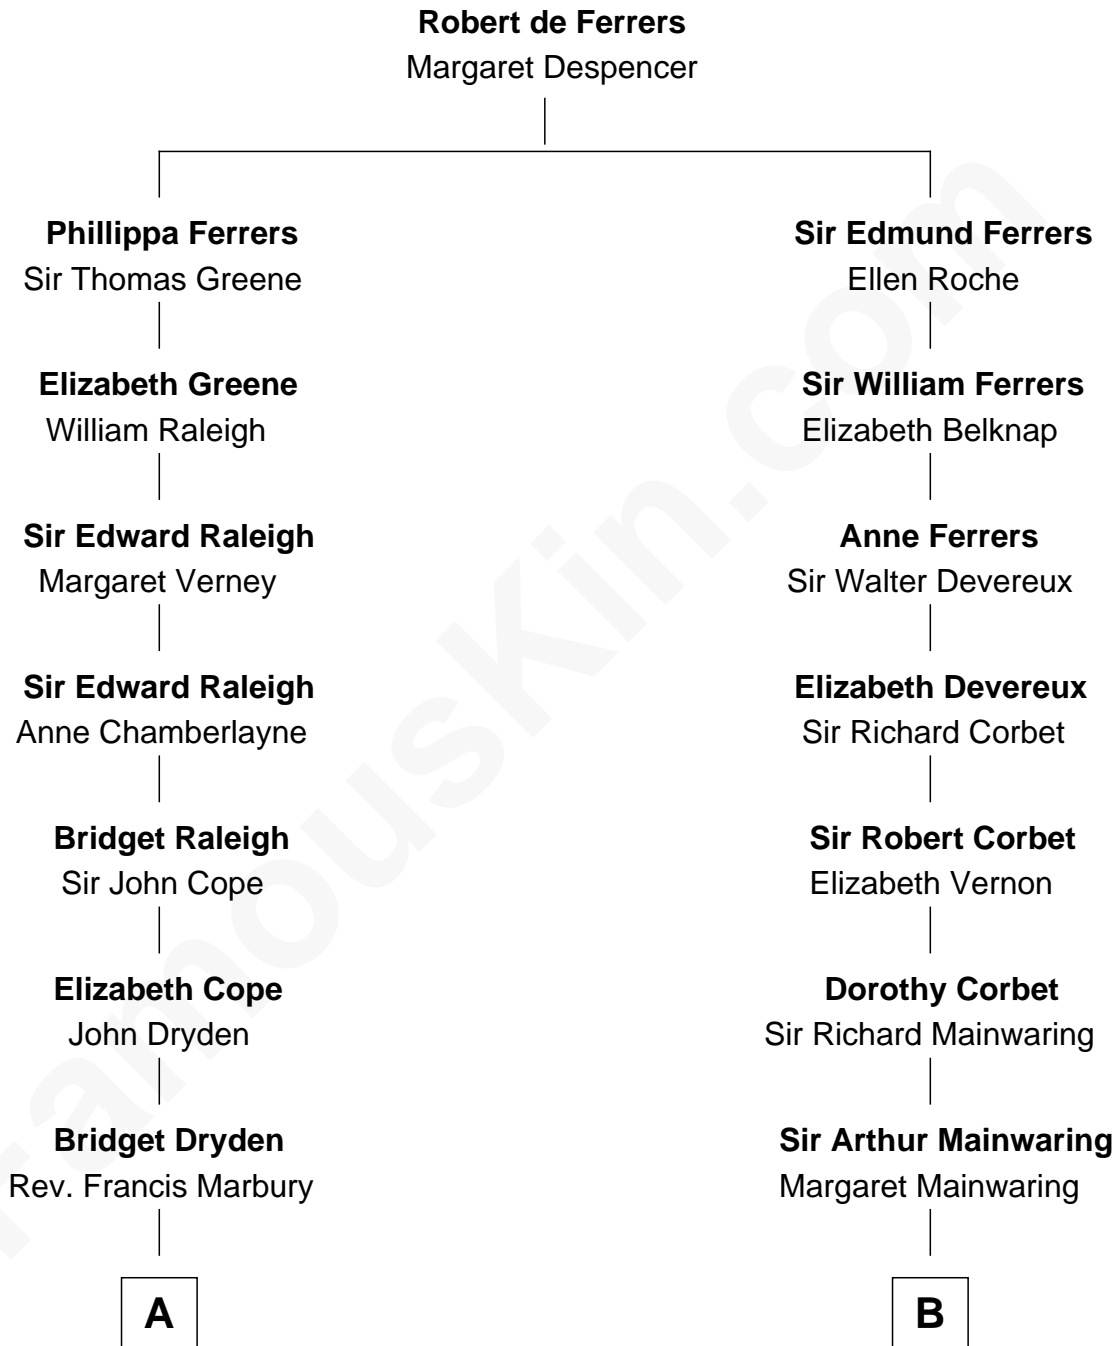

FamousKin.com

Relationship Chart of

Mitt Romney

70th Governor of Massachusetts

17th cousin 1 time removed of

J.P. Morgan, Jr.

American Banker and Philanthropist

C

George Wilcken Romney

Lenore Emily LaFount

Mitt Romney

70th Governor of Massachusetts

FamousKin.com