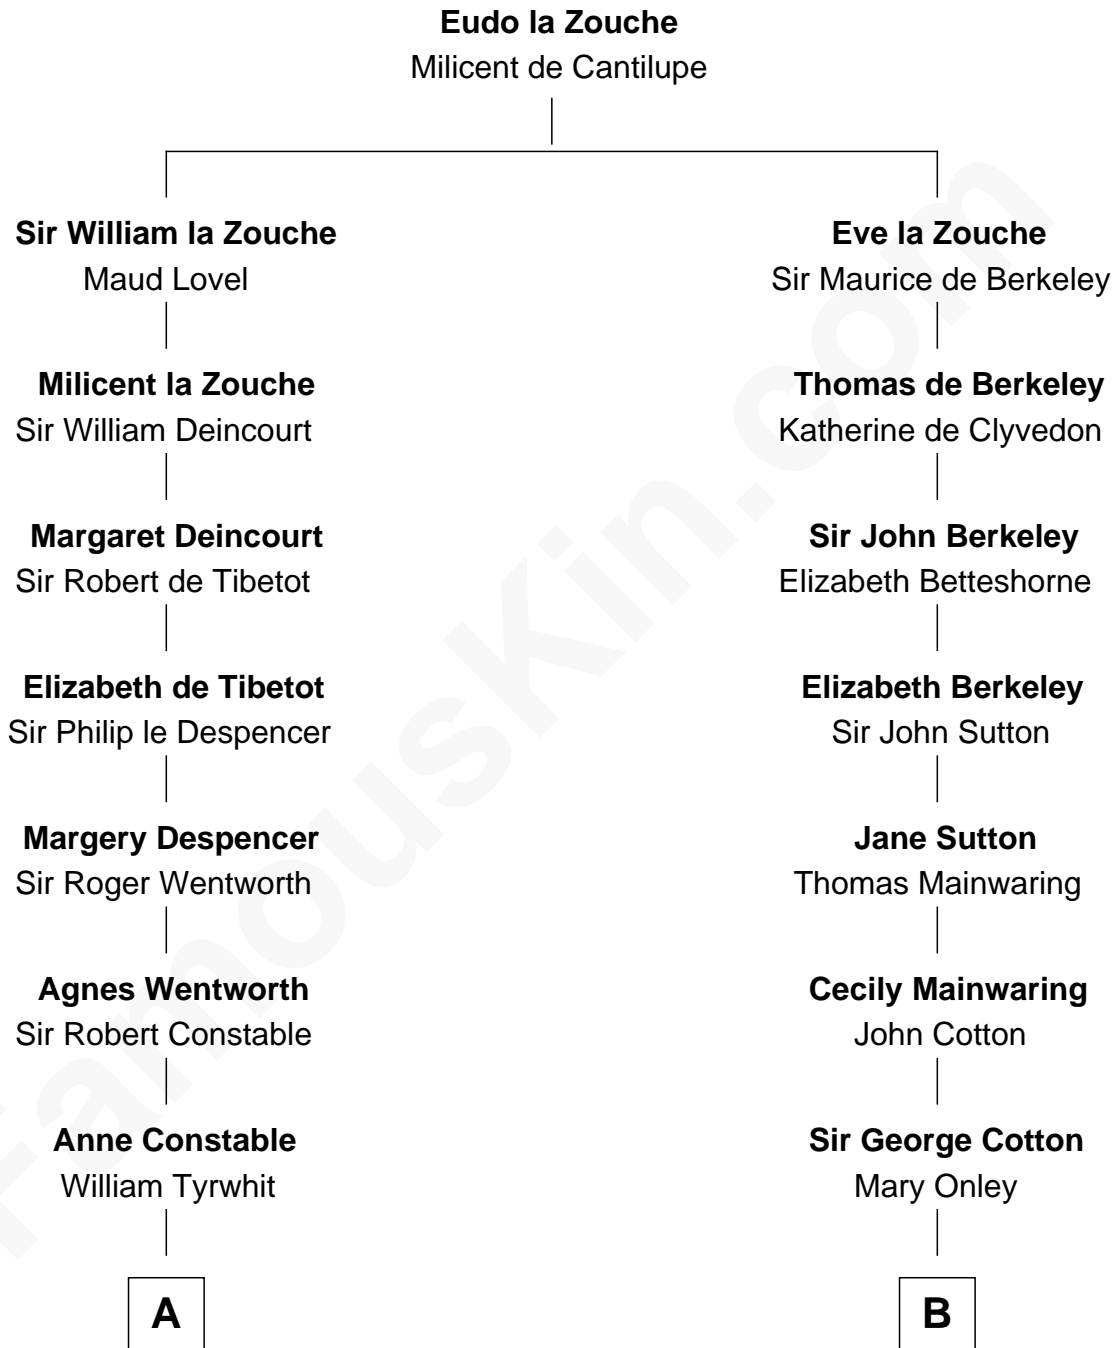

## Relationship Chart of

### Mitt Romney

70th Governor of Massachusetts

17th cousin 4 times removed of

**J.P. Morgan, Jr.**

American Banker and Philanthropist

**C**

Clarissa Minerva Duzette

Lewis Robison

Charles Edward Robison

Rosetta Mary Berry

Alma Luella Robison

Harold Arundel LaFount

Lenore Emily LaFount

George Wilcken Romney

**Mitt Romney**

*70th Governor of Massachusetts*