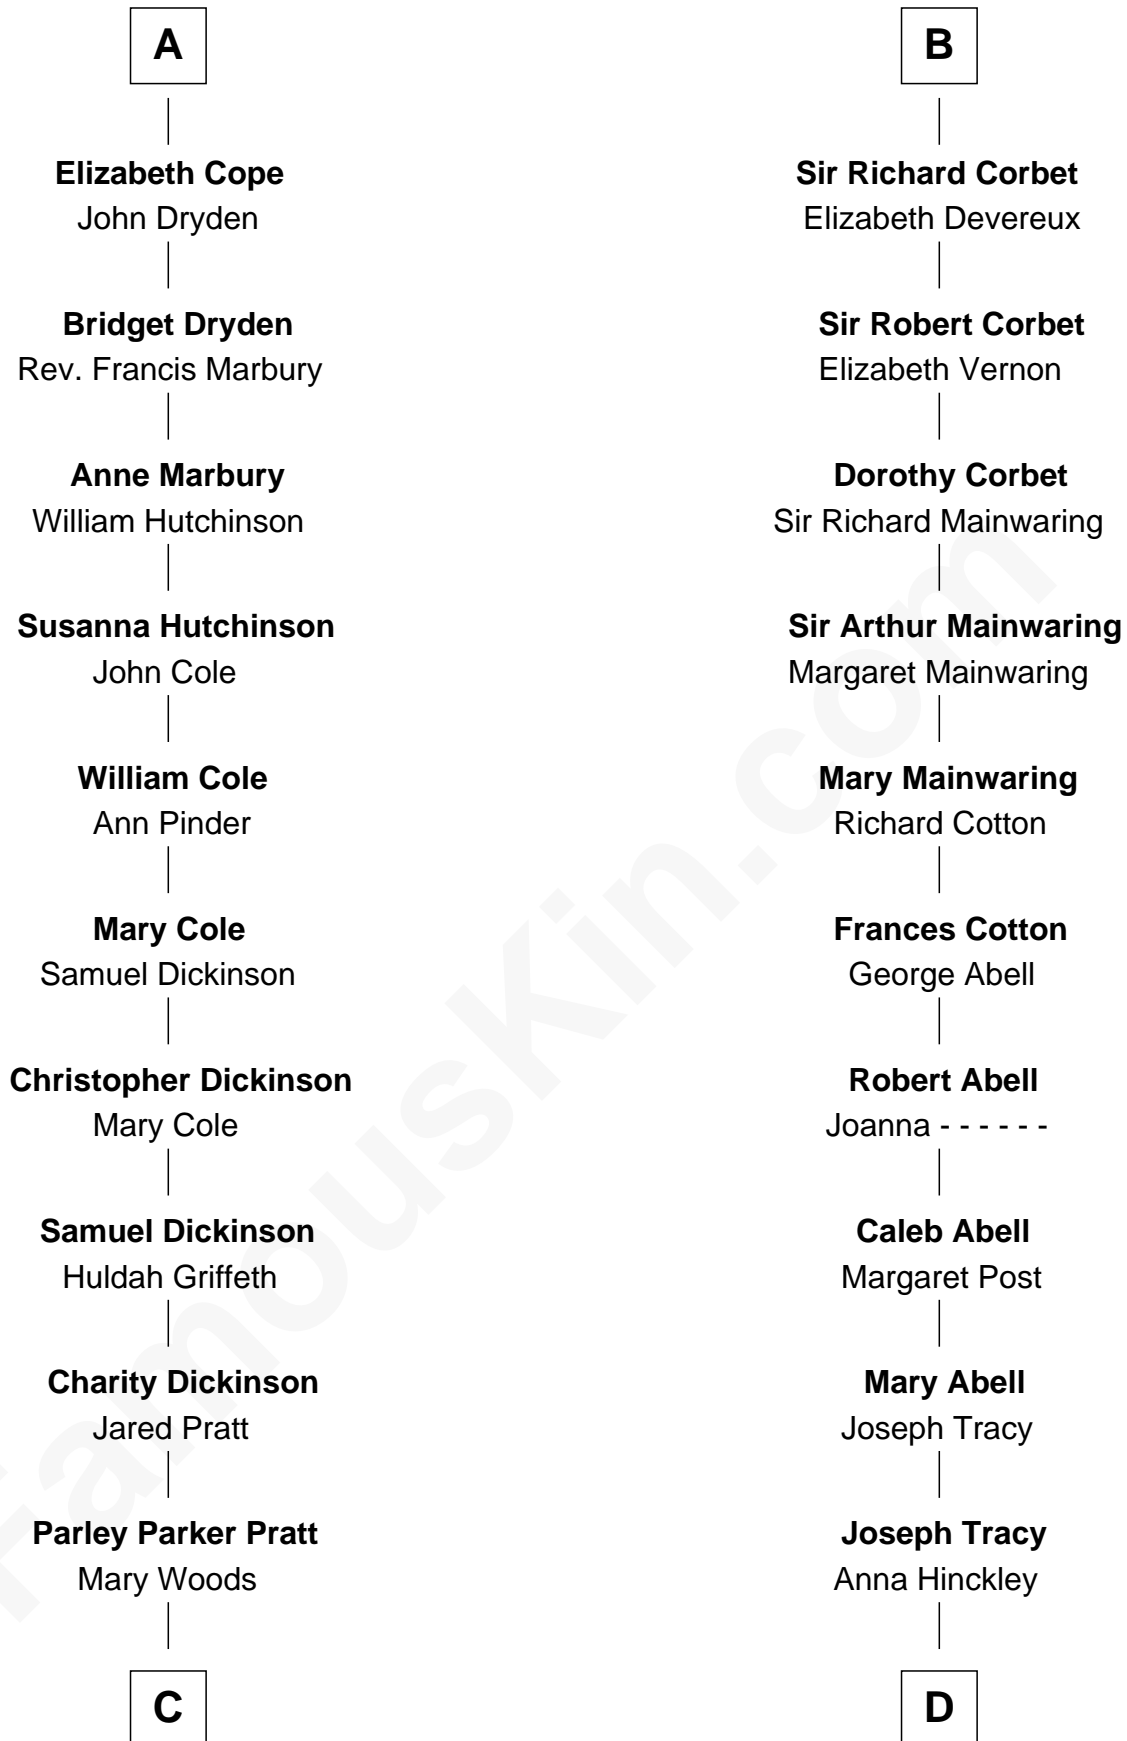

FamousKin.com

Relationship Chart of

Mitt Romney

70th Governor of Massachusetts

20th cousin 1 time removed of

J.P. Morgan, Jr.

American Banker and Philanthropist

C

Helaman Pratt
Anna Johanna Dorothy Wilcken

Anna Amelia Pratt
Gaskell Samuel Romney

George Wilcken Romney
Lenore Emily LaFount

Mitt Romney
70th Governor of Massachusetts

D

Jared Tracy
Margaret Grant

William Gedney Tracy
Rachel Huntington