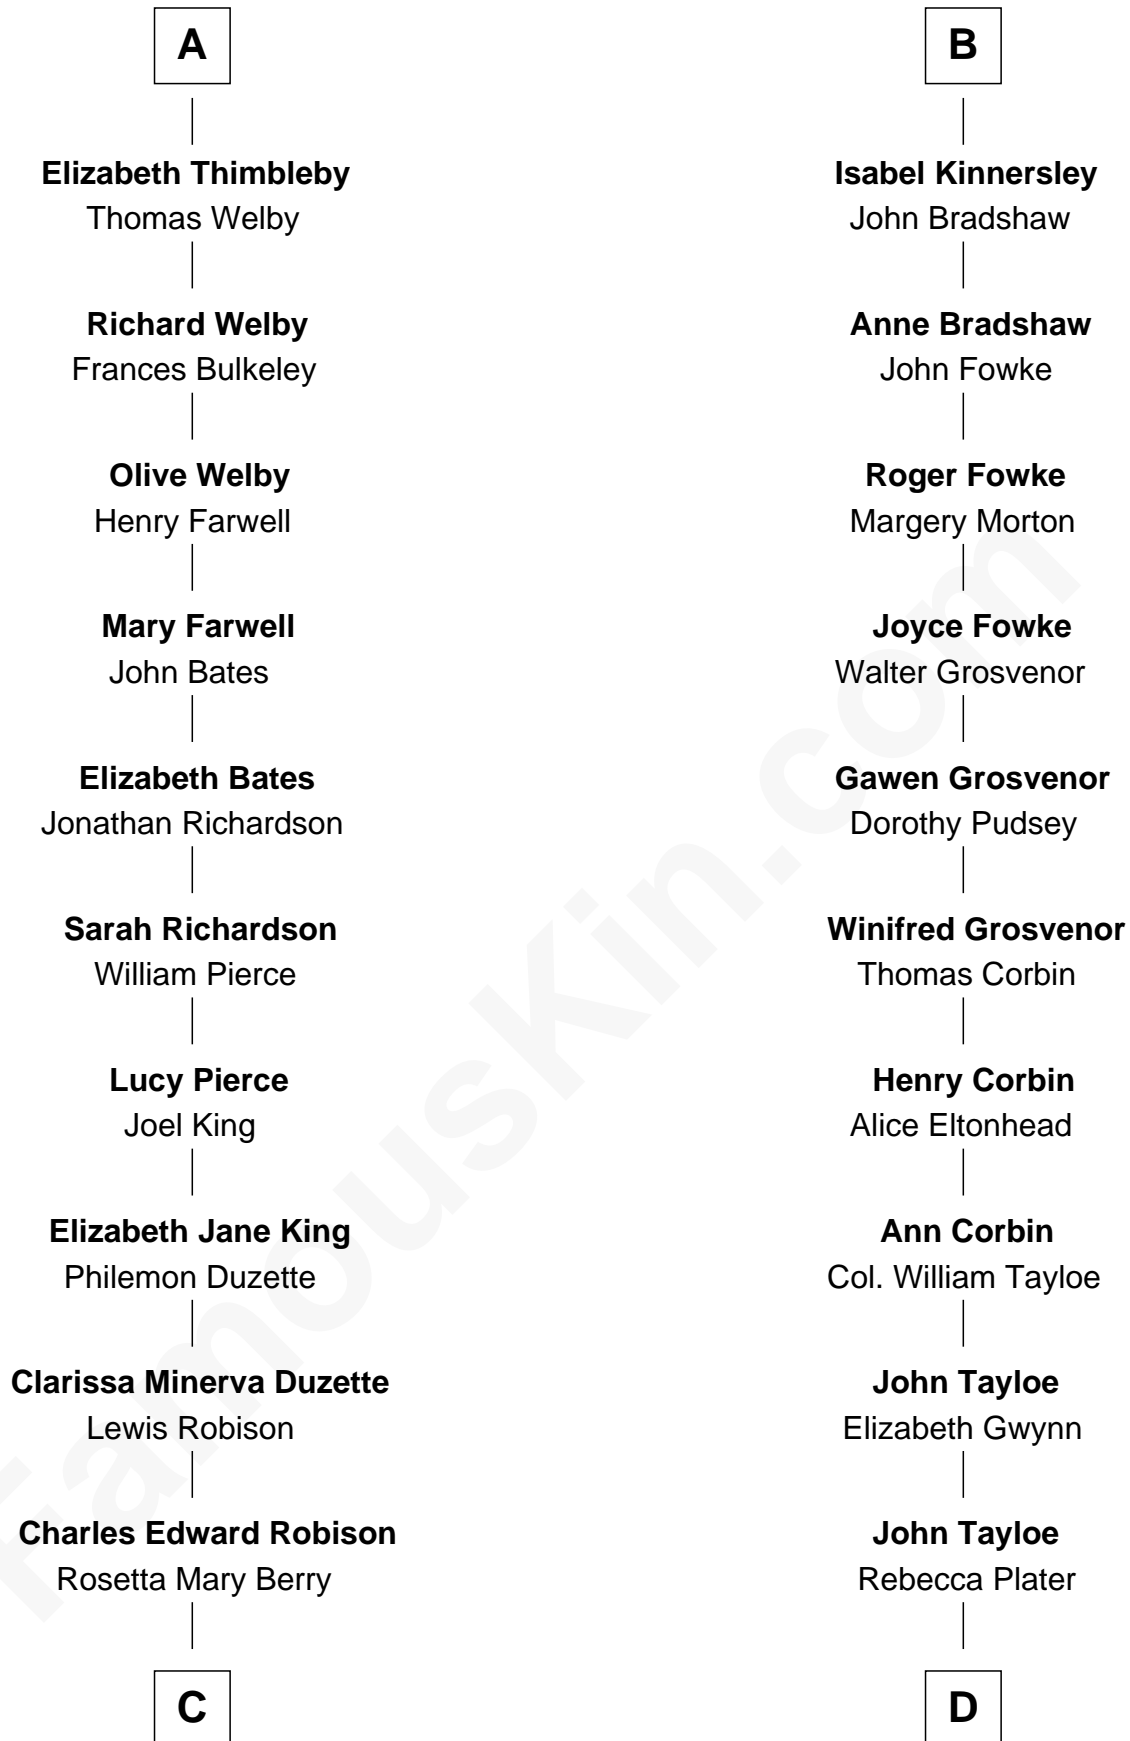

FamousKin.com

Relationship Chart of

Mitt Romney

70th Governor of Massachusetts

18th cousin 1 time removed of

Edward Lloyd V

13th Governor of Maryland

Sir William de Ros
Margery de Badlesmere

A

Maud de Roos
John de Welles

Margery de Welles
Stephen le Scrope

Maude le Scrope
Sir Baldwin Freville

Joyce Freville
Sir Roger Aston

Sir Robert Aston
Isabel Brereton

John Aston
Elizabeth Delves

Margaret Aston
John Kinnersley

B

C

Alma Luella Robison
Harold Arundel LaFount

Lenore Emily LaFount
George Wilcken Romney

Mitt Romney
70th Governor of Massachusetts

D

Elizabeth Tayloe
Col. Edward Lloyd

Edward Lloyd V
13th Governor of Maryland