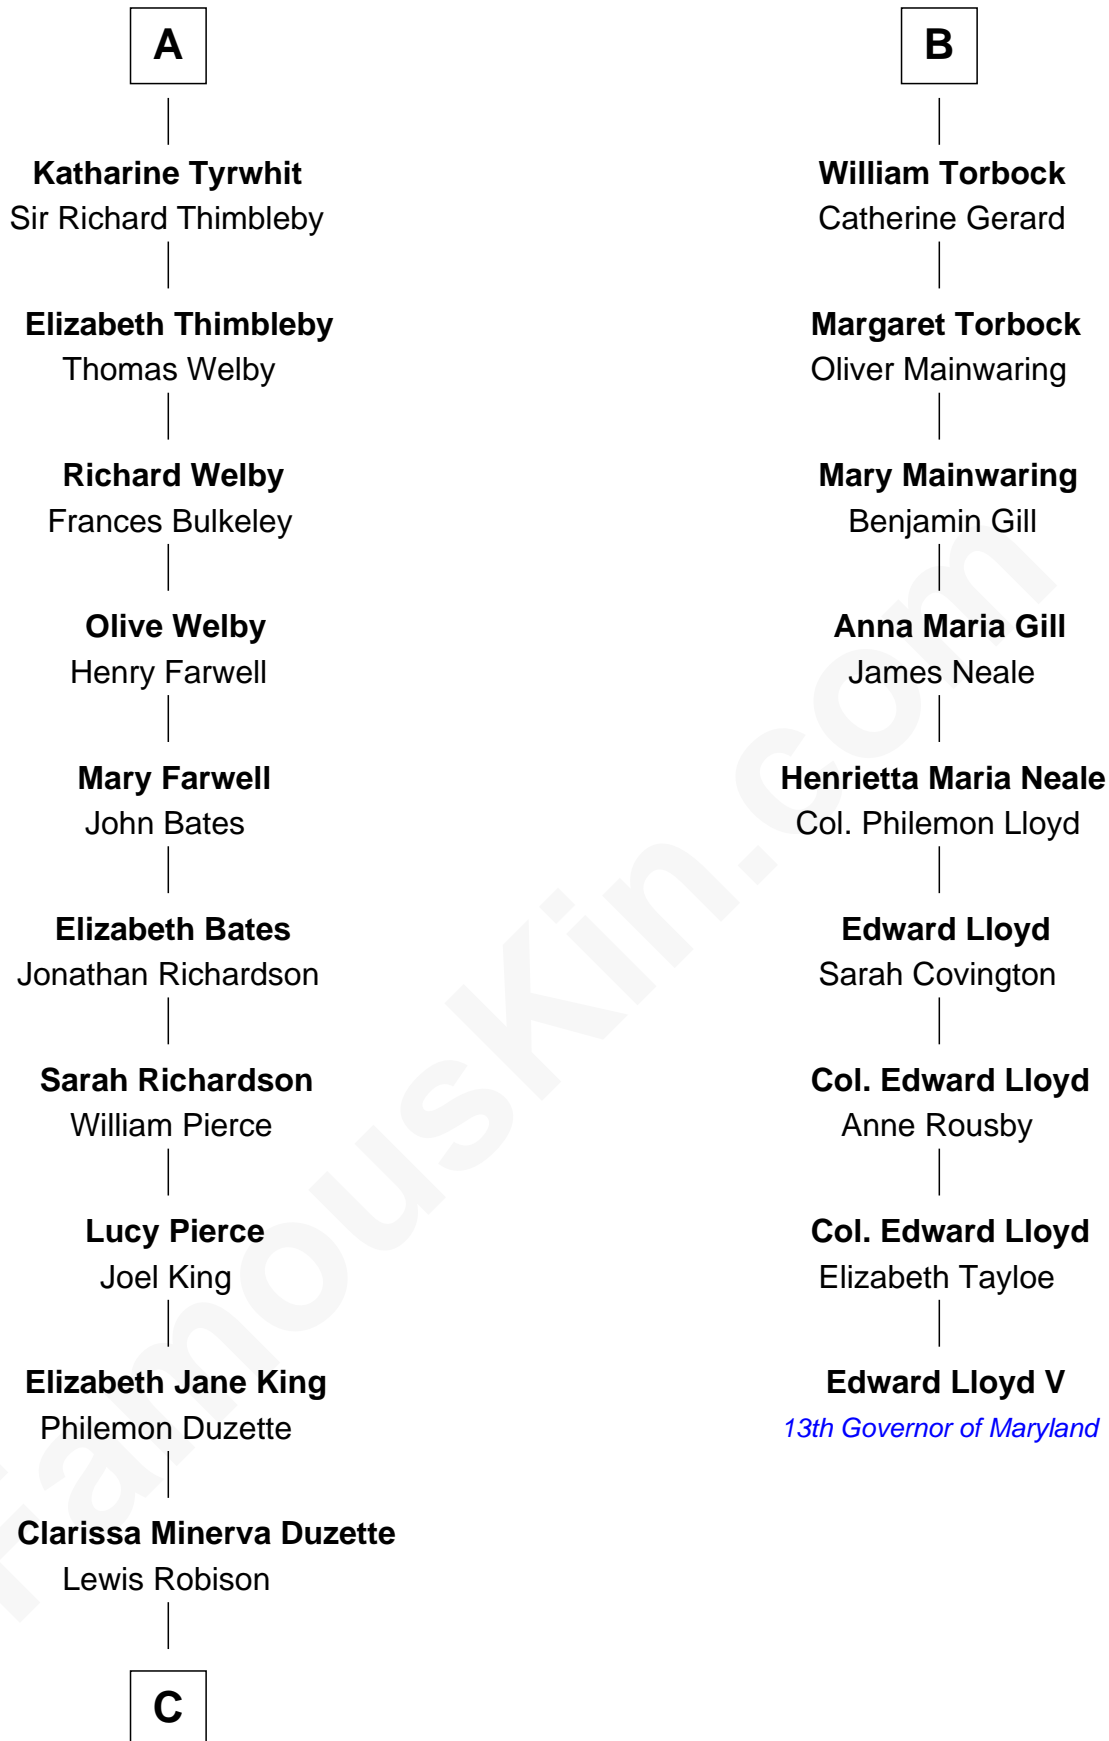

FamousKin.com

Relationship Chart of

Mitt Romney

70th Governor of Massachusetts

15th cousin 5 times removed of

Edward Lloyd V

13th Governor of Maryland

Bartholomew de Badlesmere

Margaret de Clare

Margaret de Badlesmere

Sir John de Tibetot

Sir Robert de Tibetot

Margaret Deincourt

Elizabeth de Tibetot

Sir Philip le Despencer

Margery Despencer

Sir John Stanley

Elizabeth Weever

Margery Stanley

Sir William Torbock

Thomas Torbock

Elizabeth Moore

B

C

—
Charles Edward Robison

Rosetta Mary Berry

—
Alma Luella Robison

Harold Arundel LaFount

—
Lenore Emily LaFount

George Wilcken Romney

—
Mitt Romney

70th Governor of Massachusetts