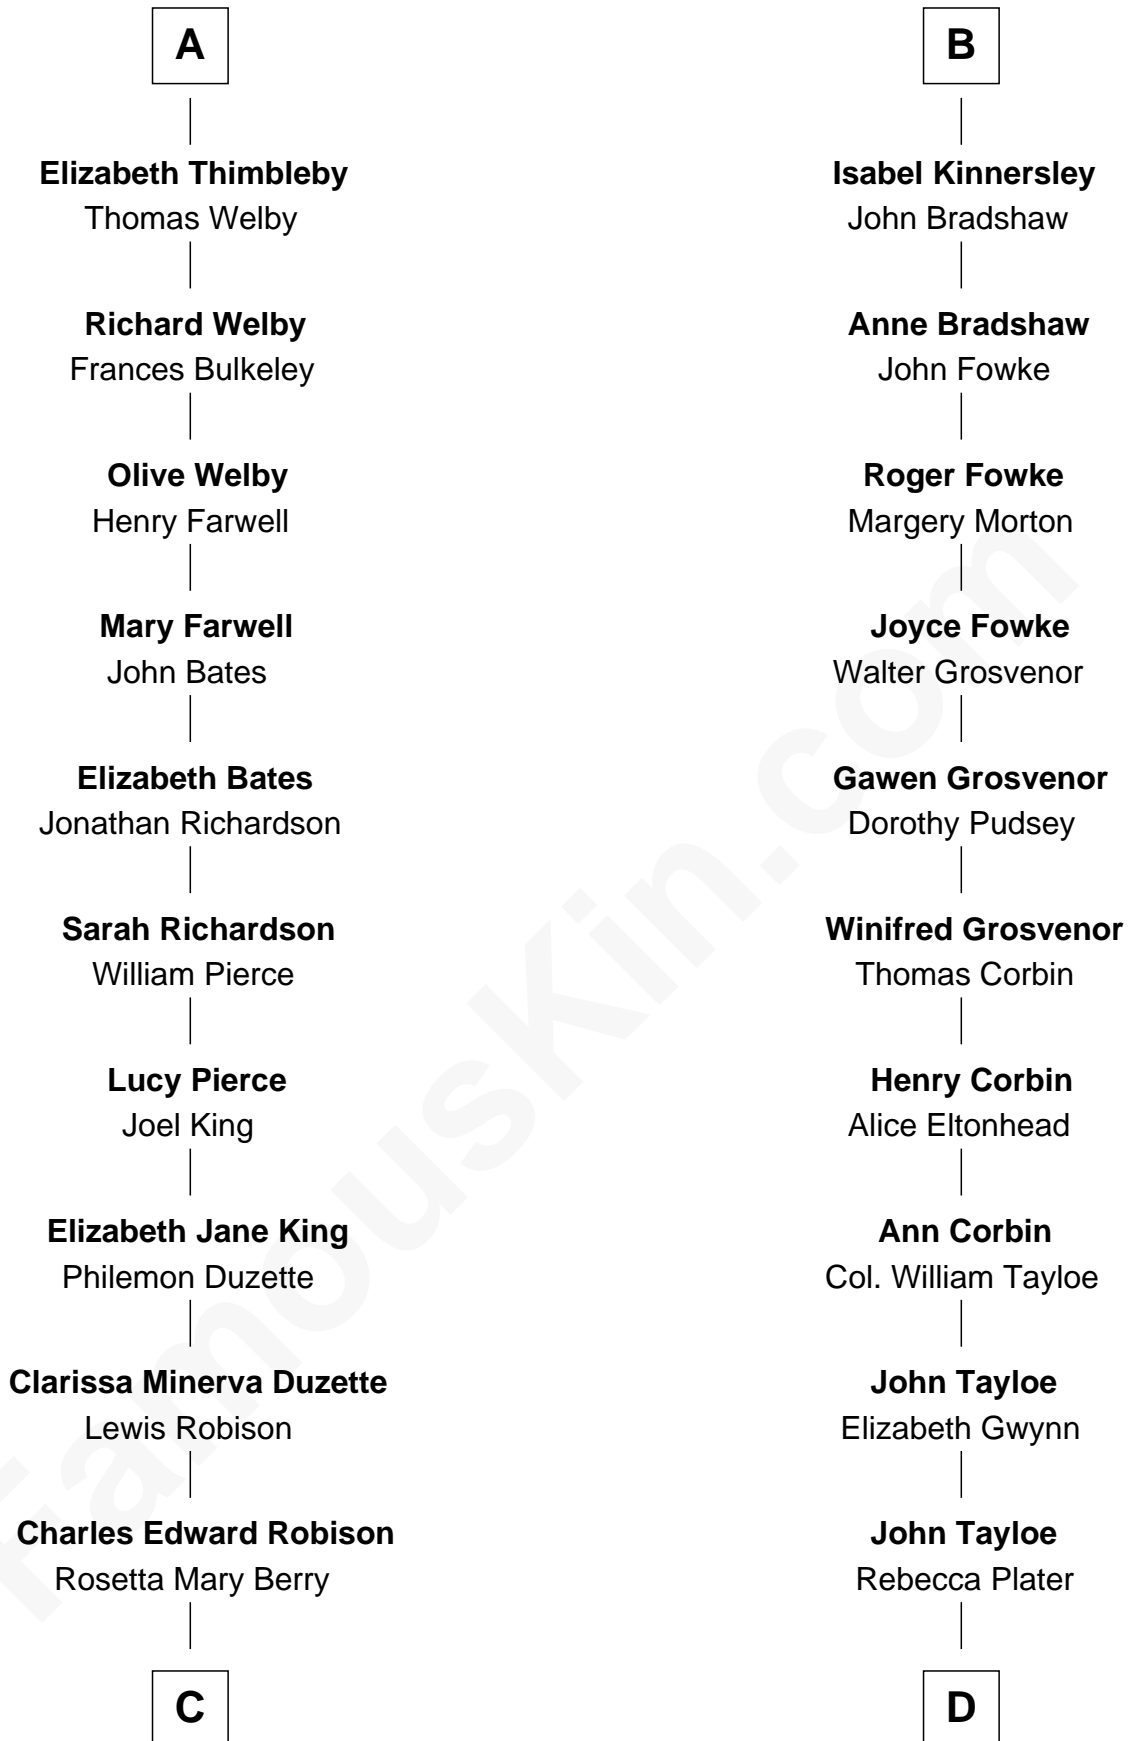

FamousKin.com

Relationship Chart of

Mitt Romney

70th Governor of Massachusetts

19th cousin 1 time removed of

Henry Lloyd

40th Governor of Maryland

C

Alma Luella Robison
Harold Arundel LaFount

Lenore Emily LaFount
George Wilcken Romney

Mitt Romney
70th Governor of Massachusetts

D

Elizabeth Tayloe
Col. Edward Lloyd

Col. Edward Lloyd
Sally Scott Murray

Daniel Lloyd
Catherine Henry