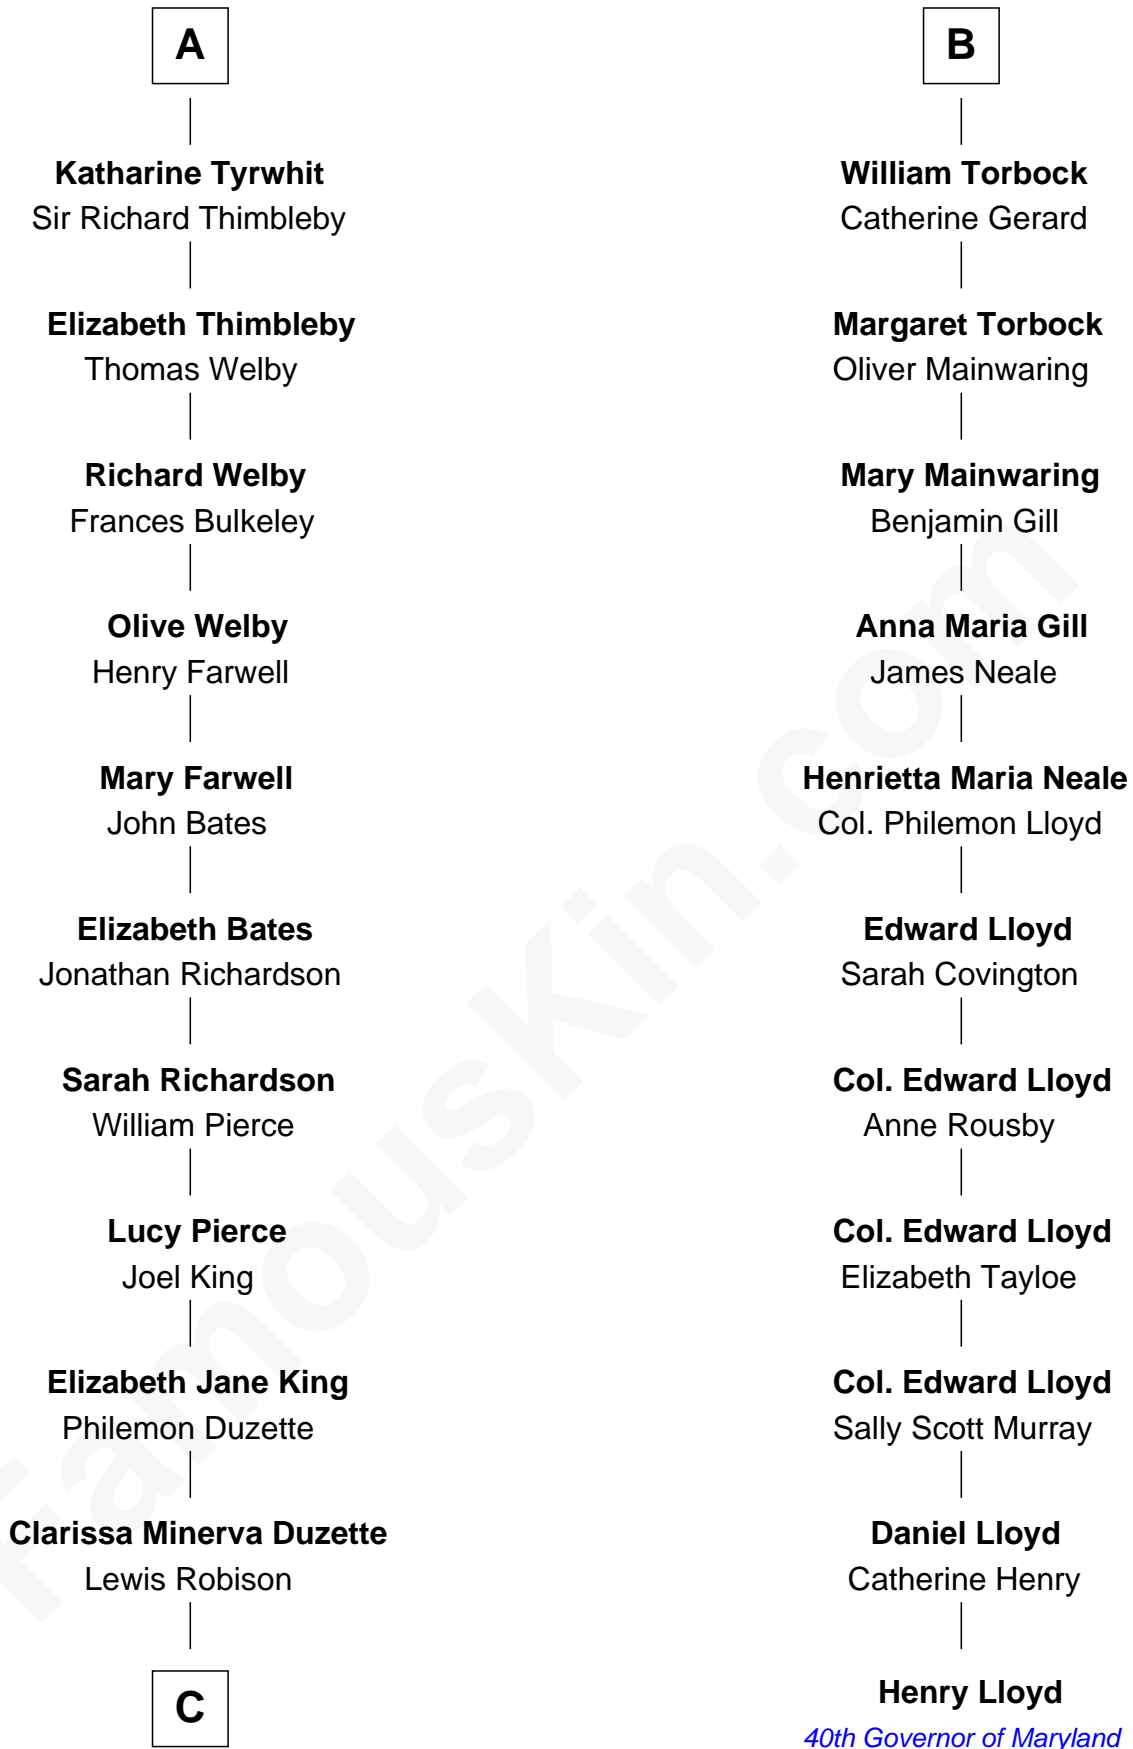

FamousKin.com

Relationship Chart of

Mitt Romney

70th Governor of Massachusetts

17th cousin 3 times removed of

Henry Lloyd

40th Governor of Maryland

Bartholomew de Badlesmere

Margaret de Clare

Margaret de Badlesmere

Sir John de Tibetot

Sir Robert de Tibetot

Margaret Deincourt

Elizabeth de Tibetot

Sir Philip le Despencer

Margery Despencer

Sir John Stanley

Elizabeth Weever

Margery Stanley

Sir William Torbock

Thomas Torbock

Elizabeth Moore

B

C

—
Charles Edward Robison

Rosetta Mary Berry

—
Alma Luella Robison

Harold Arundel LaFount

—
Lenore Emily LaFount

George Wilcken Romney

—
Mitt Romney

70th Governor of Massachusetts