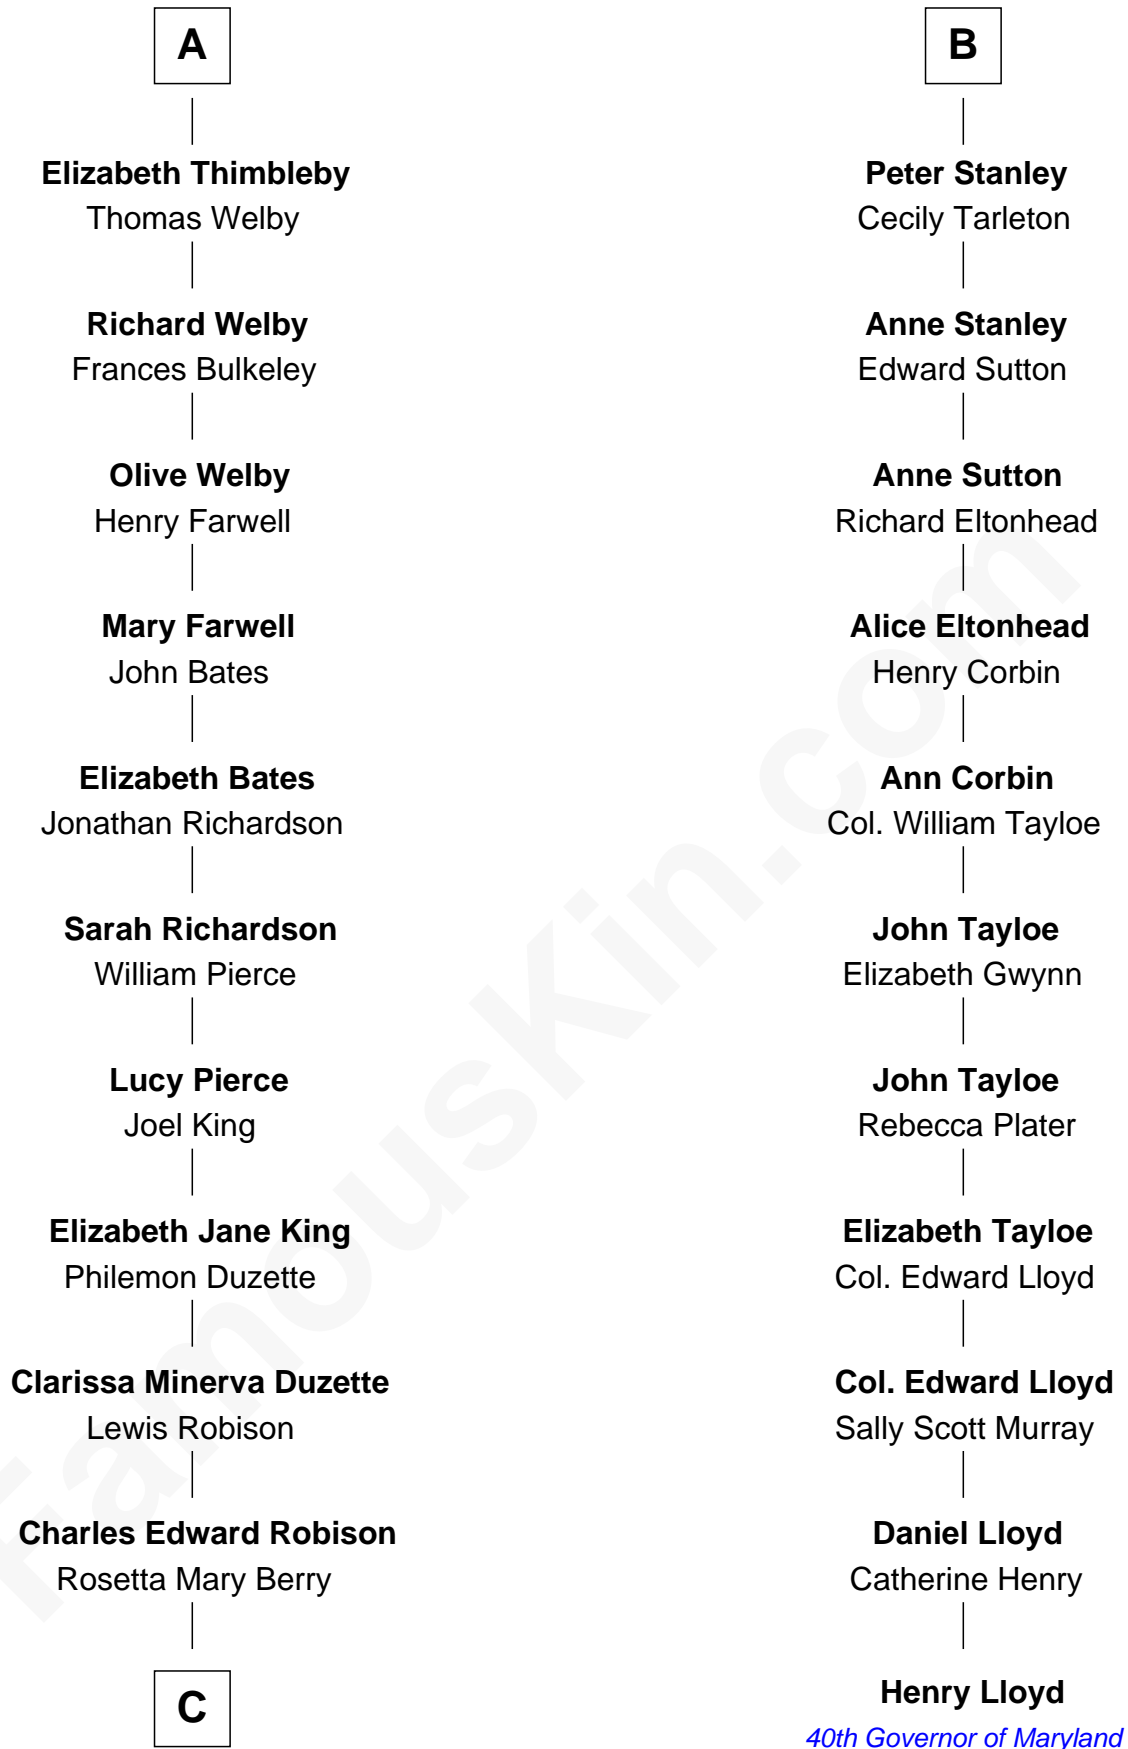

FamousKin.com

Relationship Chart of

Mitt Romney

70th Governor of Massachusetts

17th cousin 2 times removed of

Henry Lloyd

40th Governor of Maryland

Ralph de Stafford

Mary Savage

William Stanley

Sir Robert Talboys

Elizabeth Heron

William Stanley

Alice Hoghton

Maud Talboys

Sir Robert Tyrwhit

Sir William Stanley

Agnes Grosvenor

Katharine Tyrwhit

Sir Richard Thimbleby

Sir William Stanley

Anne Harington

A

B

C

Alma Luella Robison
Harold Arundel LaFount

Lenore Emily LaFount
George Wilcken Romney

Mitt Romney
70th Governor of Massachusetts

FamousKin.com