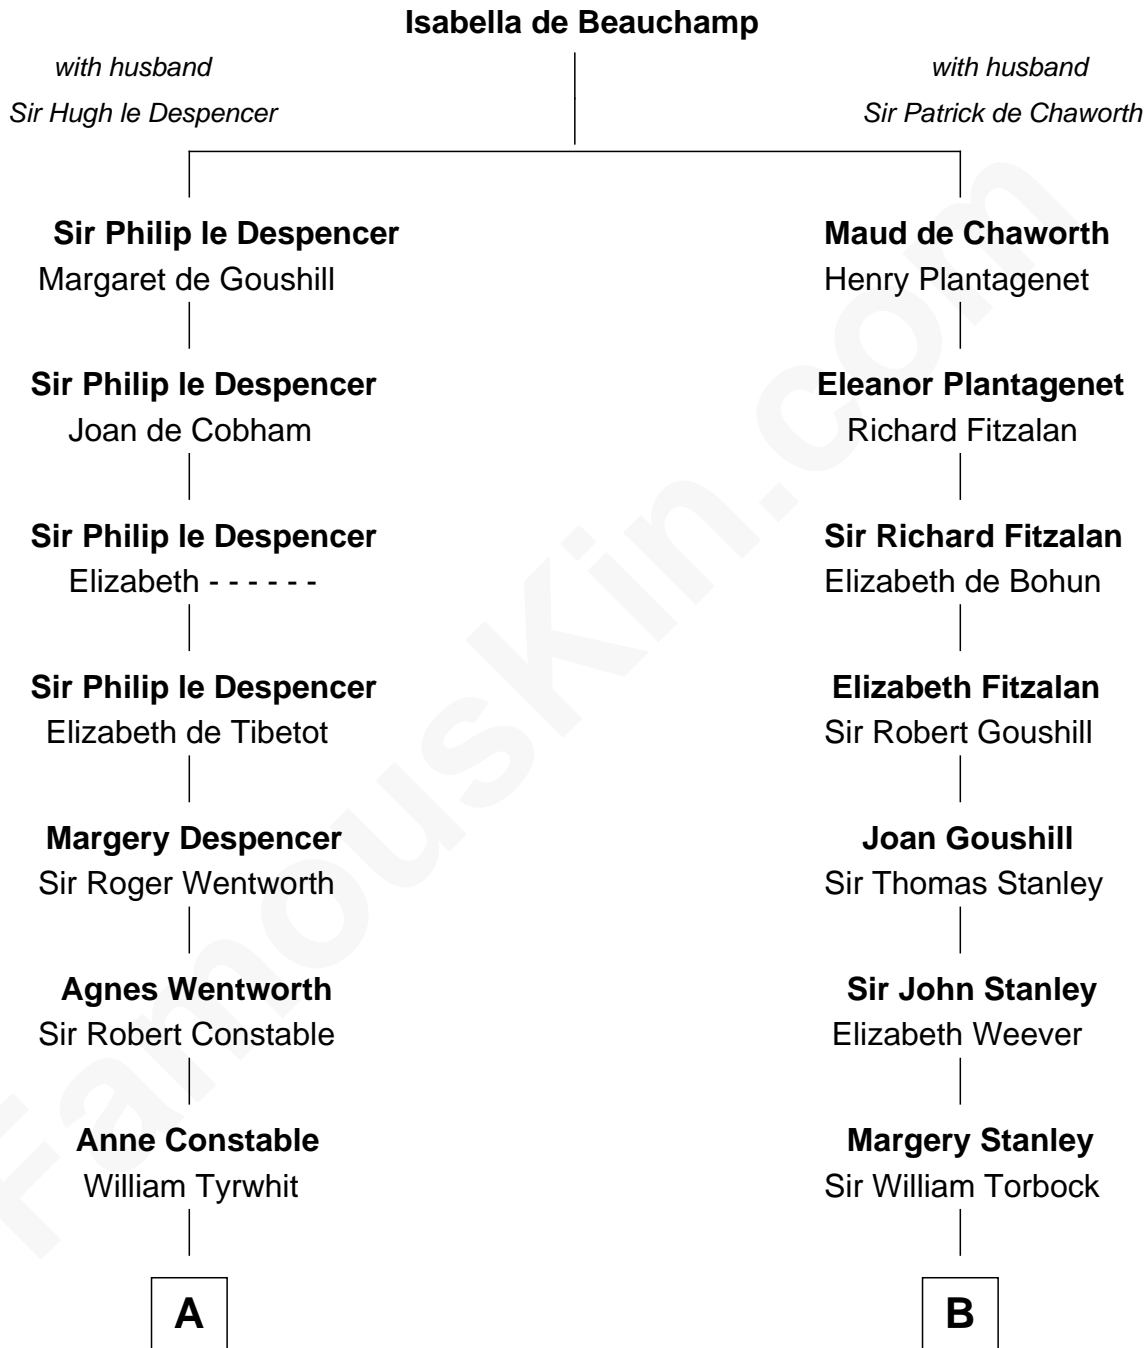

FamousKin.com

Relationship Chart of

Mitt Romney

70th Governor of Massachusetts

16th cousin 5 times removed of

Charles Goldsborough

16th Governor of Maryland

C

Clarissa Minerva Duzette

Lewis Robison

Charles Edward Robison

Rosetta Mary Berry

Alma Luella Robison

Harold Arundel LaFount

Lenore Emily LaFount

George Wilcken Romney

Mitt Romney

70th Governor of Massachusetts

FamousKin.com