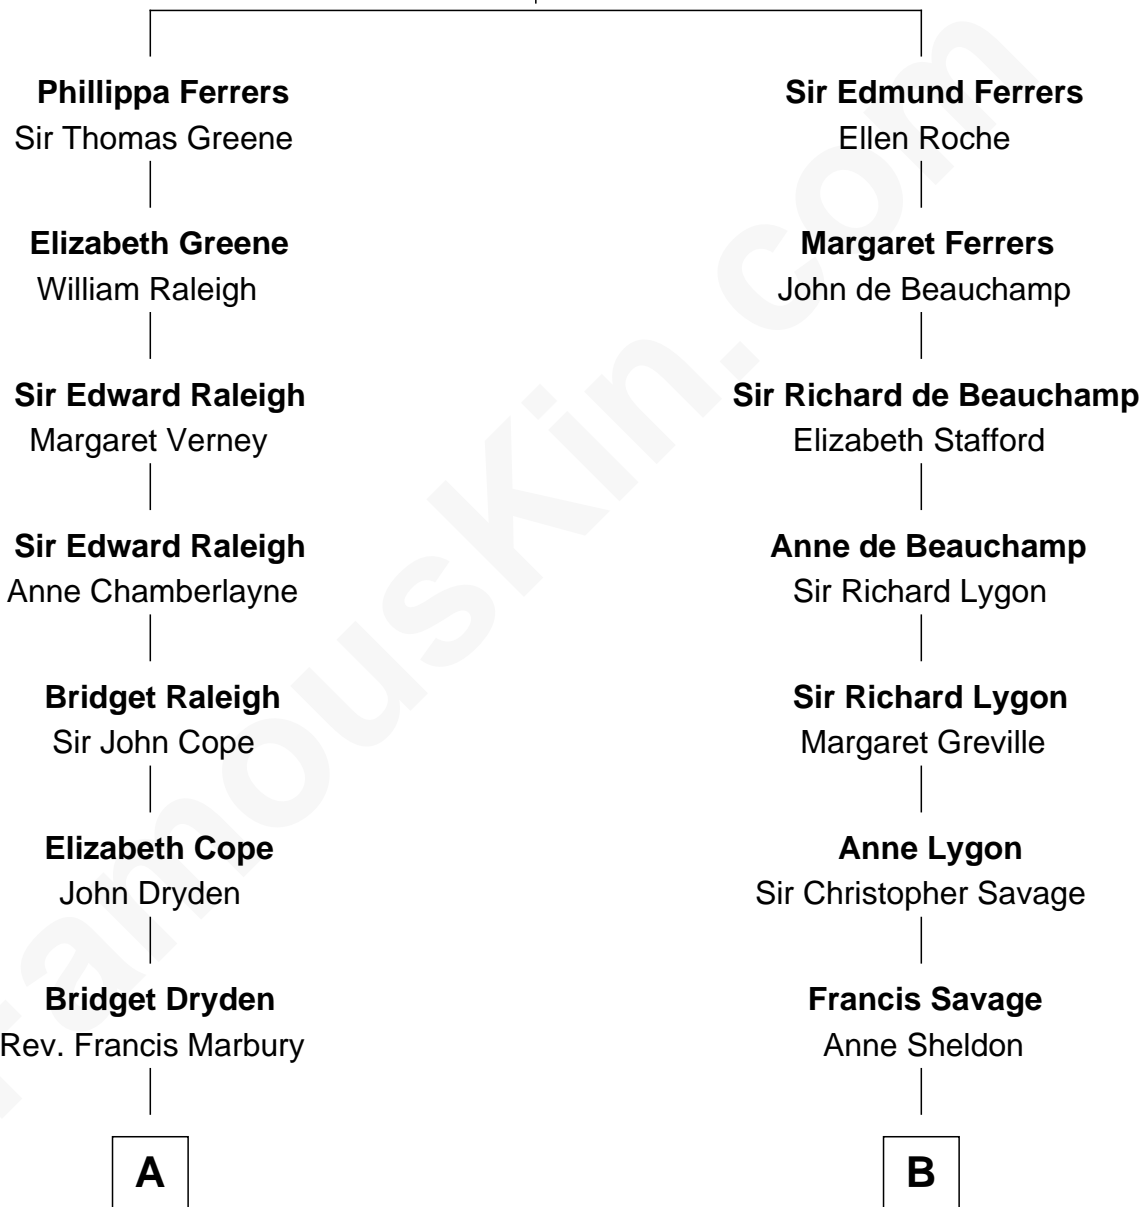

FamousKin.com

Relationship Chart of

Mitt Romney

70th Governor of Massachusetts

15th cousin 3 times removed of

Zachary Taylor

12th U.S. President

Robert de Ferrers
Margaret Despencer

C

George Wilcken Romney

Lenore Emily LaFount

Mitt Romney

70th Governor of Massachusetts

FamousKin.com