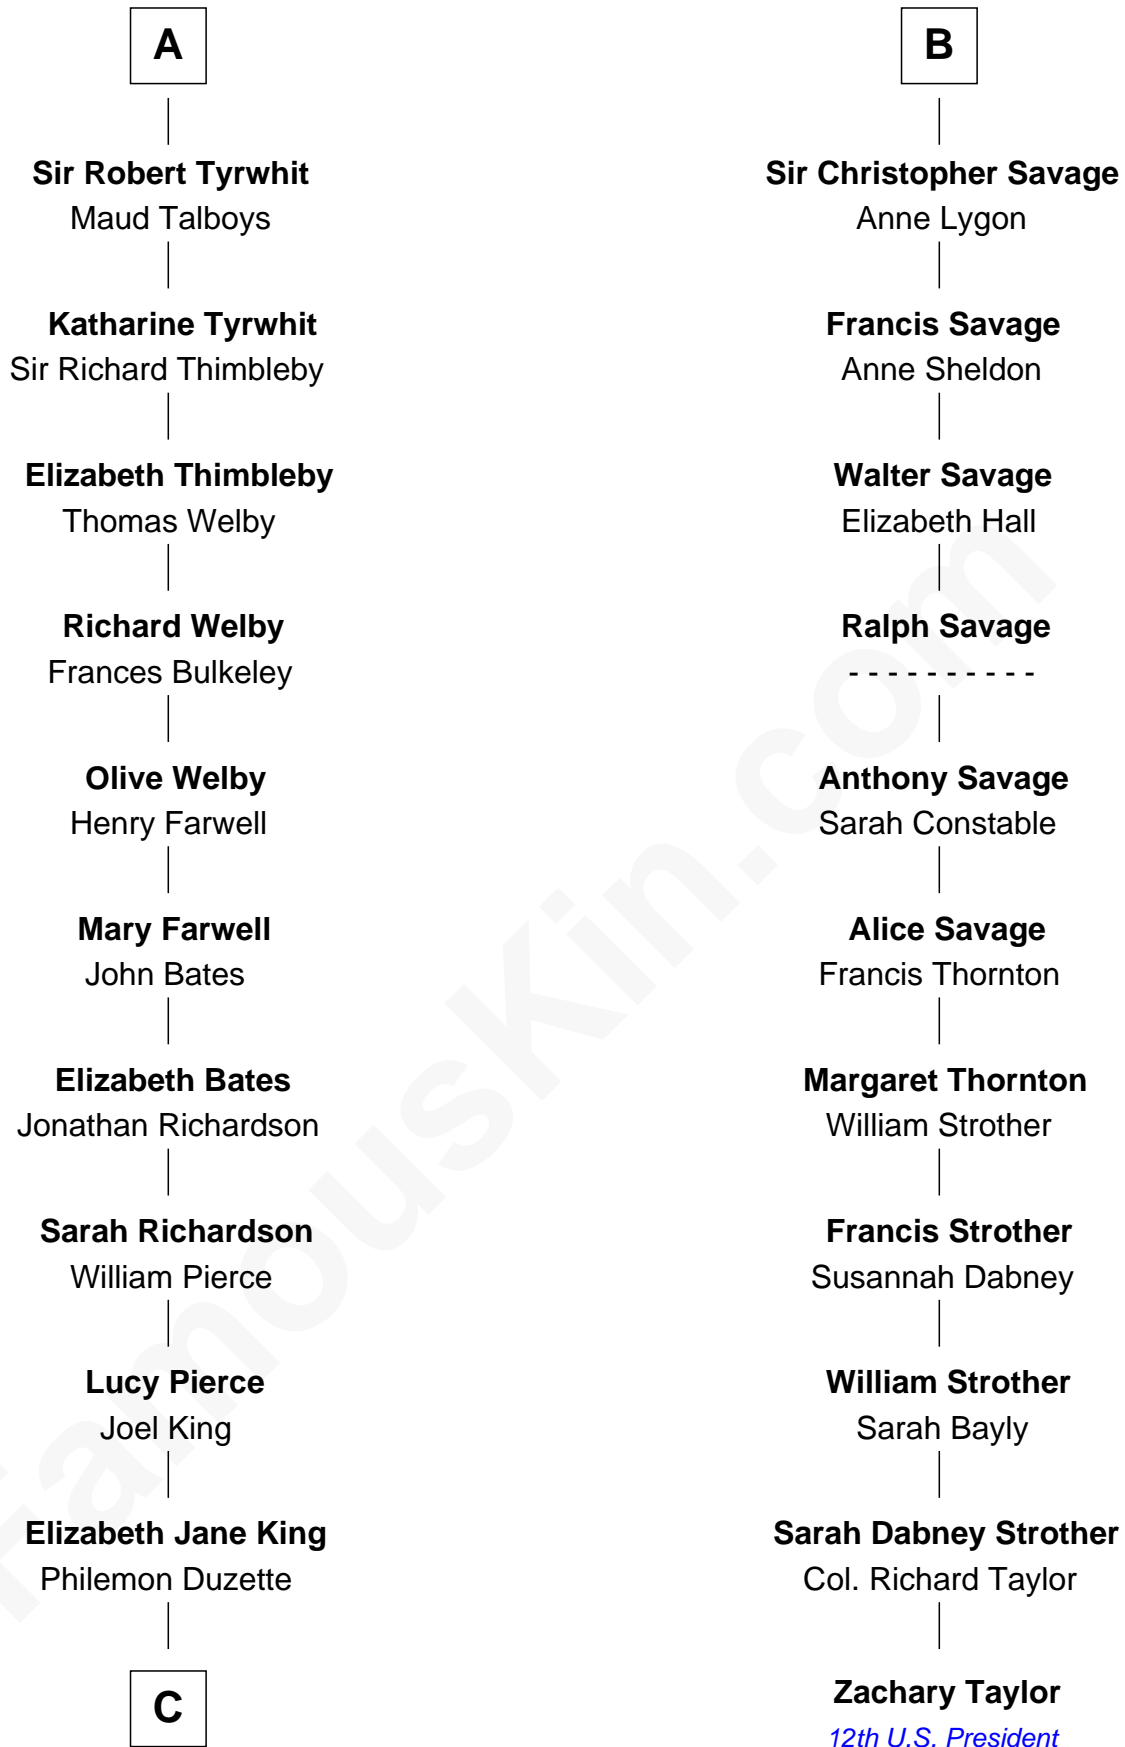

FamousKin.com

Relationship Chart of

Mitt Romney

70th Governor of Massachusetts

17th cousin 4 times removed of

Zachary Taylor

12th U.S. President

C

Clarissa Minerva Duzette

Lewis Robison

Charles Edward Robison

Rosetta Mary Berry

Alma Luella Robison

Harold Arundel LaFount

Lenore Emily LaFount

George Wilcken Romney