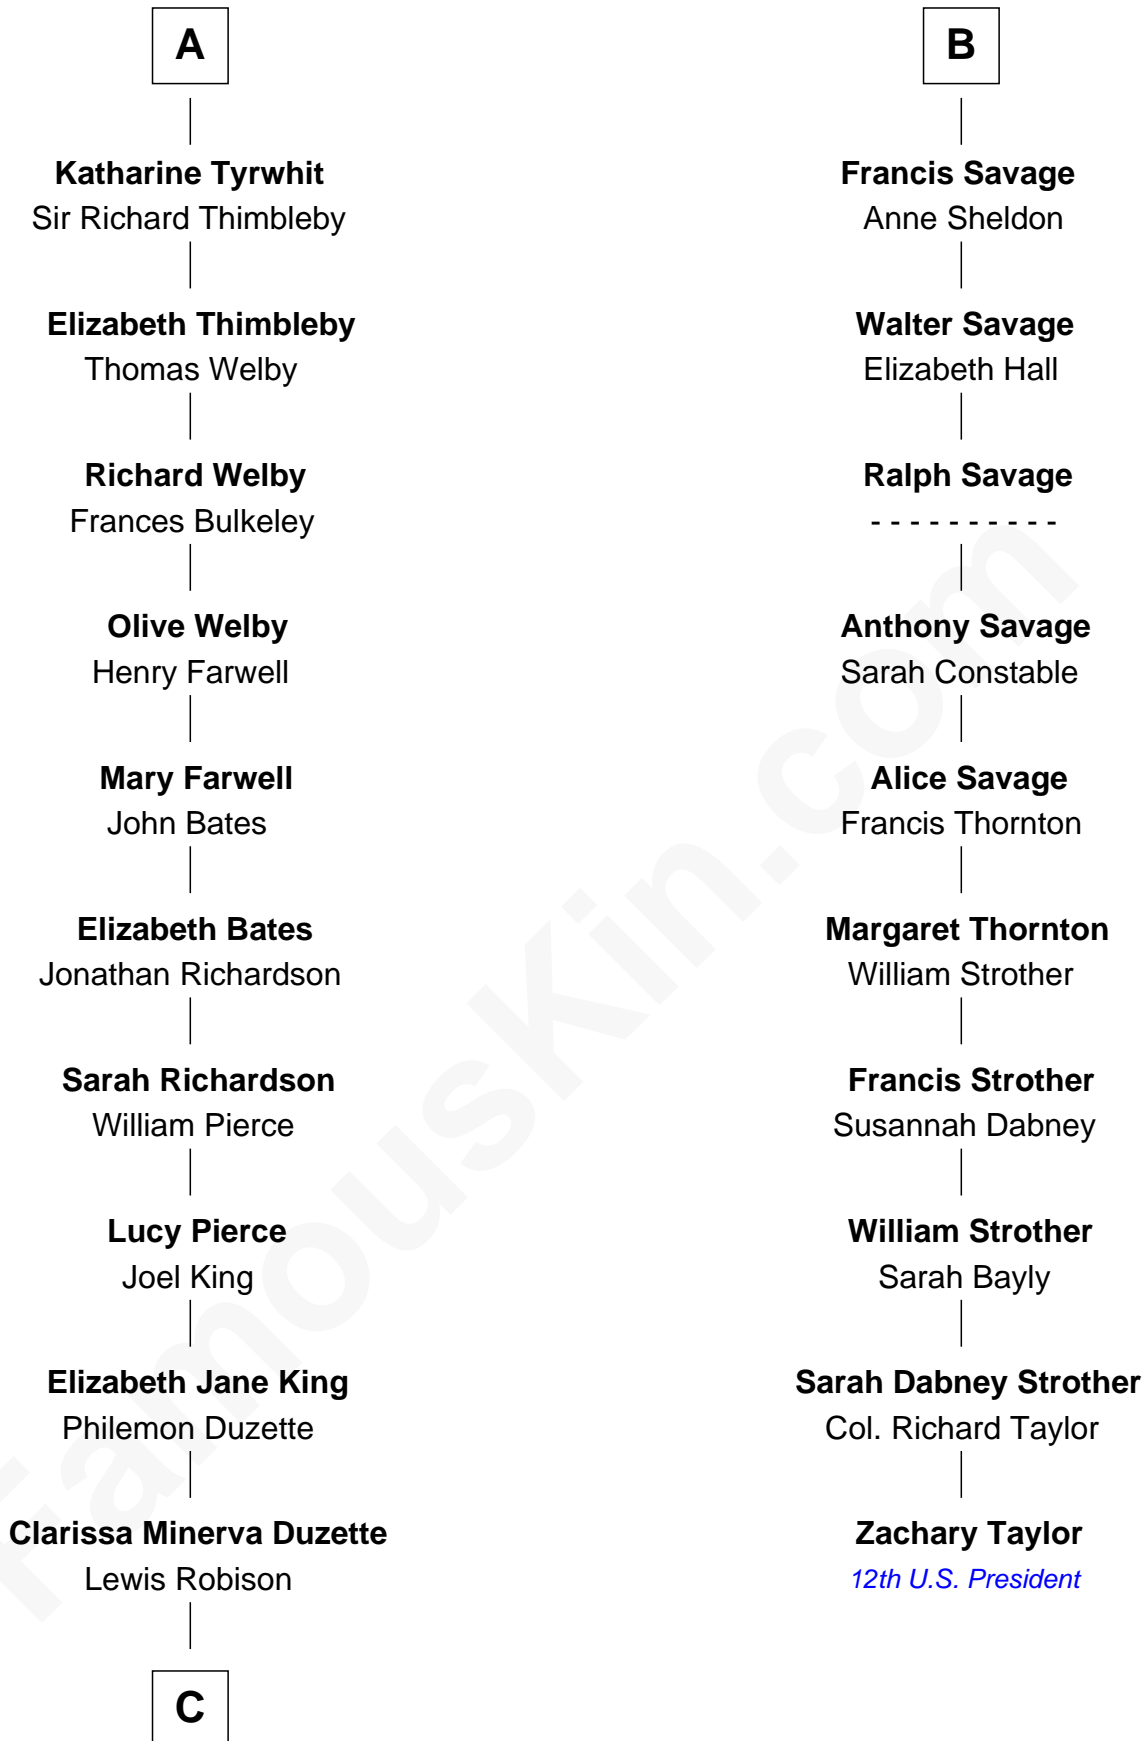

FamousKin.com

Relationship Chart of

Mitt Romney

70th Governor of Massachusetts

16th cousin 4 times removed of

Zachary Taylor

12th U.S. President

Bartholomew de Badlesmere

Margaret de Clare

Margaret de Badlesmere

Sir John de Tibetot

Sir Robert de Tibetot

Margaret Deincourt

Elizabeth de Tibetot

Sir Philip le Despencer

Margery Despencer

Katherine Stanley

Sir John Savage

Sir Christopher Savage

Anne Stanley

Sir Christopher Savage

Anne Lygon

B

C

—
Charles Edward Robison

Rosetta Mary Berry

—
Alma Luella Robison

Harold Arundel LaFount

—
Lenore Emily LaFount

George Wilcken Romney

—
Mitt Romney

70th Governor of Massachusetts