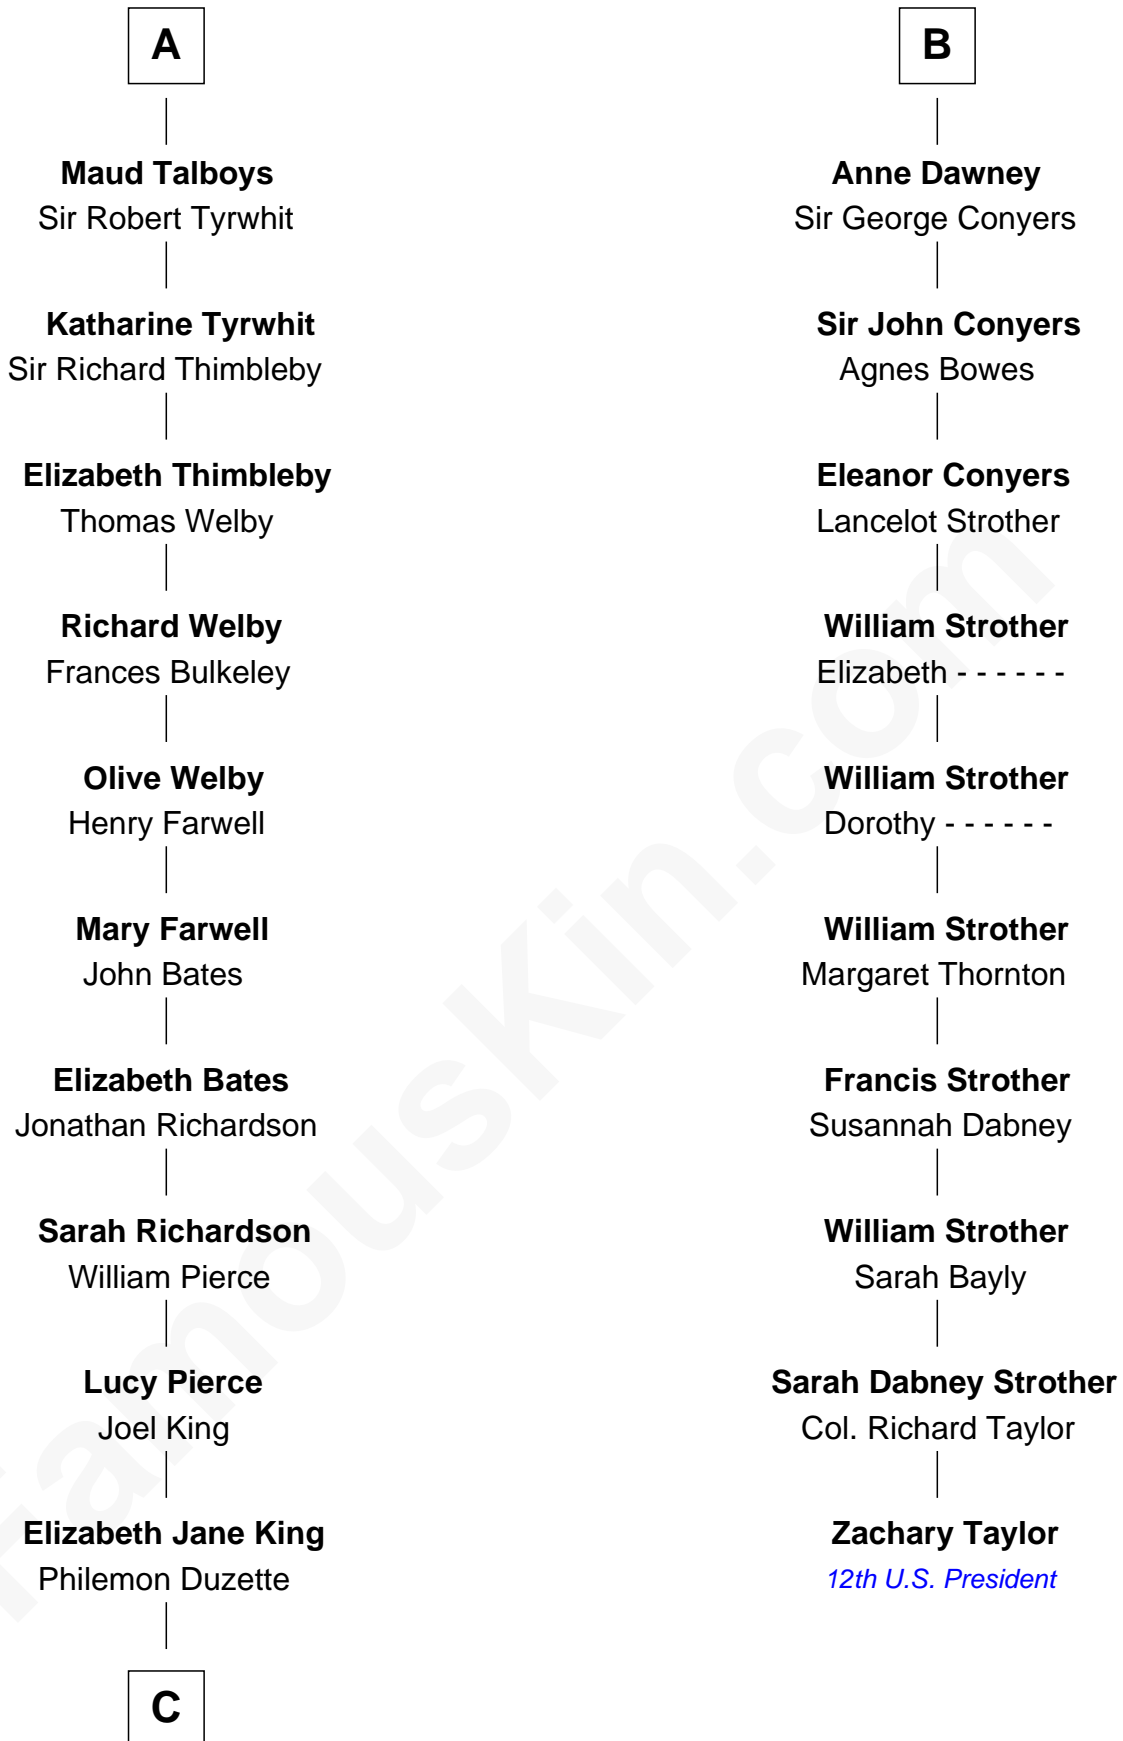

## Relationship Chart of

### Mitt Romney

70th Governor of Massachusetts

16th cousin 5 times removed of

### Zachary Taylor

12th U.S. President

**Sir Hugh I de Audley**

Iseult de Mortimer

**C**

**Clarissa Minerva Duzette**

Lewis Robison

**Charles Edward Robison**

Rosetta Mary Berry

**Alma Luella Robison**

Harold Arundel LaFount

**Lenore Emily LaFount**

George Wilcken Romney

**Mitt Romney**

*70th Governor of Massachusetts*

FamousKin.com