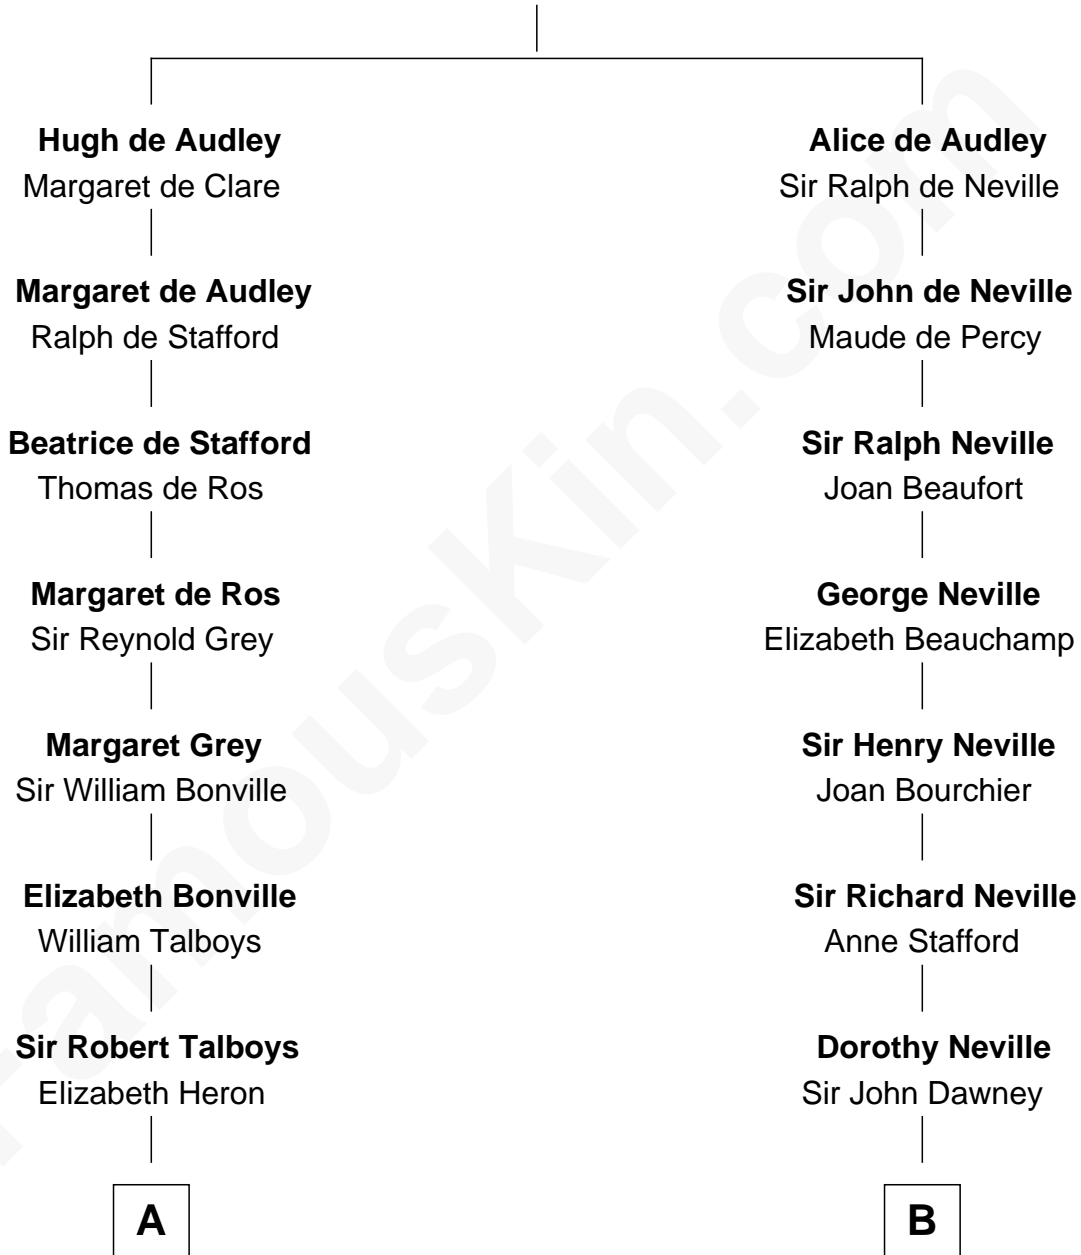

## Relationship Chart of

### Mitt Romney

70th Governor of Massachusetts

16th cousin 5 times removed of

### Zachary Taylor

12th U.S. President

**Sir Hugh I de Audley**

Iseult de Mortimer

**C**

**Clarissa Minerva Duzette**

Lewis Robison

**Charles Edward Robison**