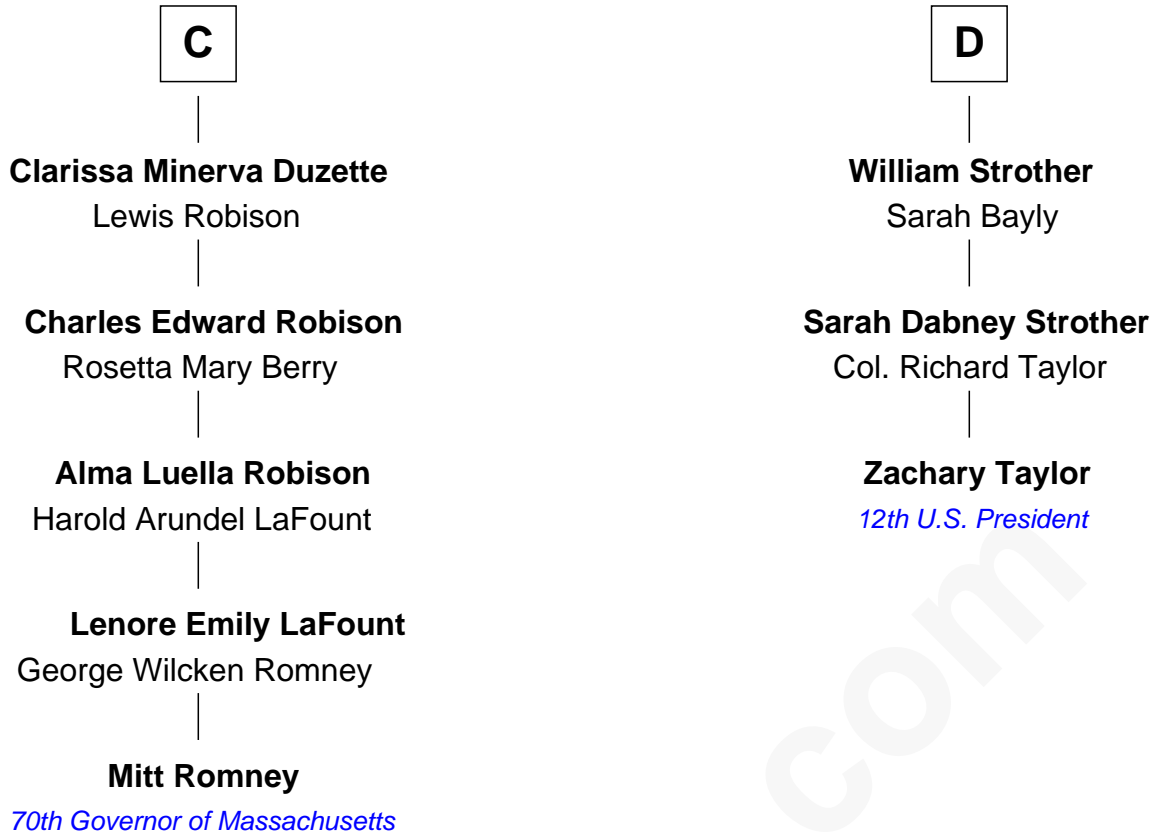

FamousKin.com

Relationship Chart of

Mitt Romney

70th Governor of Massachusetts

19th cousin 2 times removed of

Zachary Taylor

12th U.S. President

Sir Hugh le Despencer

Elizabeth de Tibetot

Margery Despencer

Sir Roger Wentworth

Agnes Wentworth

Sir Robert Constable

Anne Constable

William Tyrwhit

A

Hugh le Despencer

Eleanor de Clare

Sir Edward le Despencer

Anne de Ferrers

Edward Despencer

Elizabeth Burghersh

Margaret Despencer

Robert de Ferrers

Sir Edmund Ferrers

Ellen Roche

Margaret Ferrers

John de Beauchamp

Sir Richard de Beauchamp

Elizabeth Stafford

B

FamousKin.com