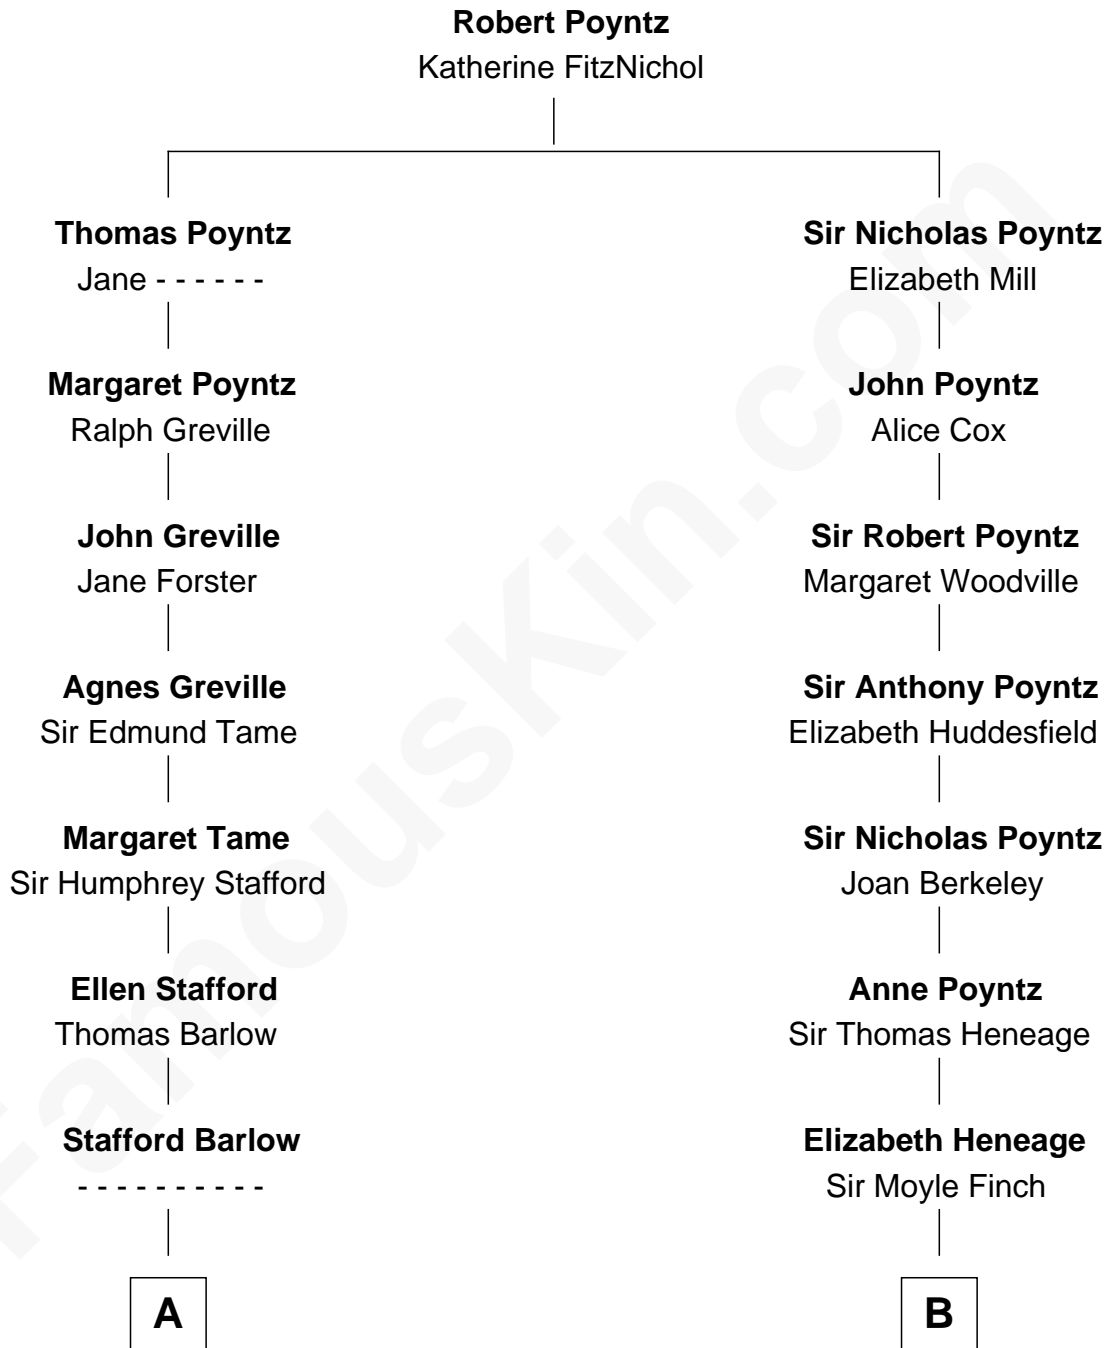

FamousKin.com Relationship Chart of

Mitt Romney

70th Governor of Massachusetts

18th cousin of

Kit Harington

TV Actor - "Game of Thrones"

C

George Wilcken Romney
Lenore Emily LaFount

Mitt Romney

70th Governor of Massachusetts

D

Sir David Richard Harington
Deborah Jane Catesby

Kit Harington

TV Actor - "Game of Thrones"

FamousKin.com