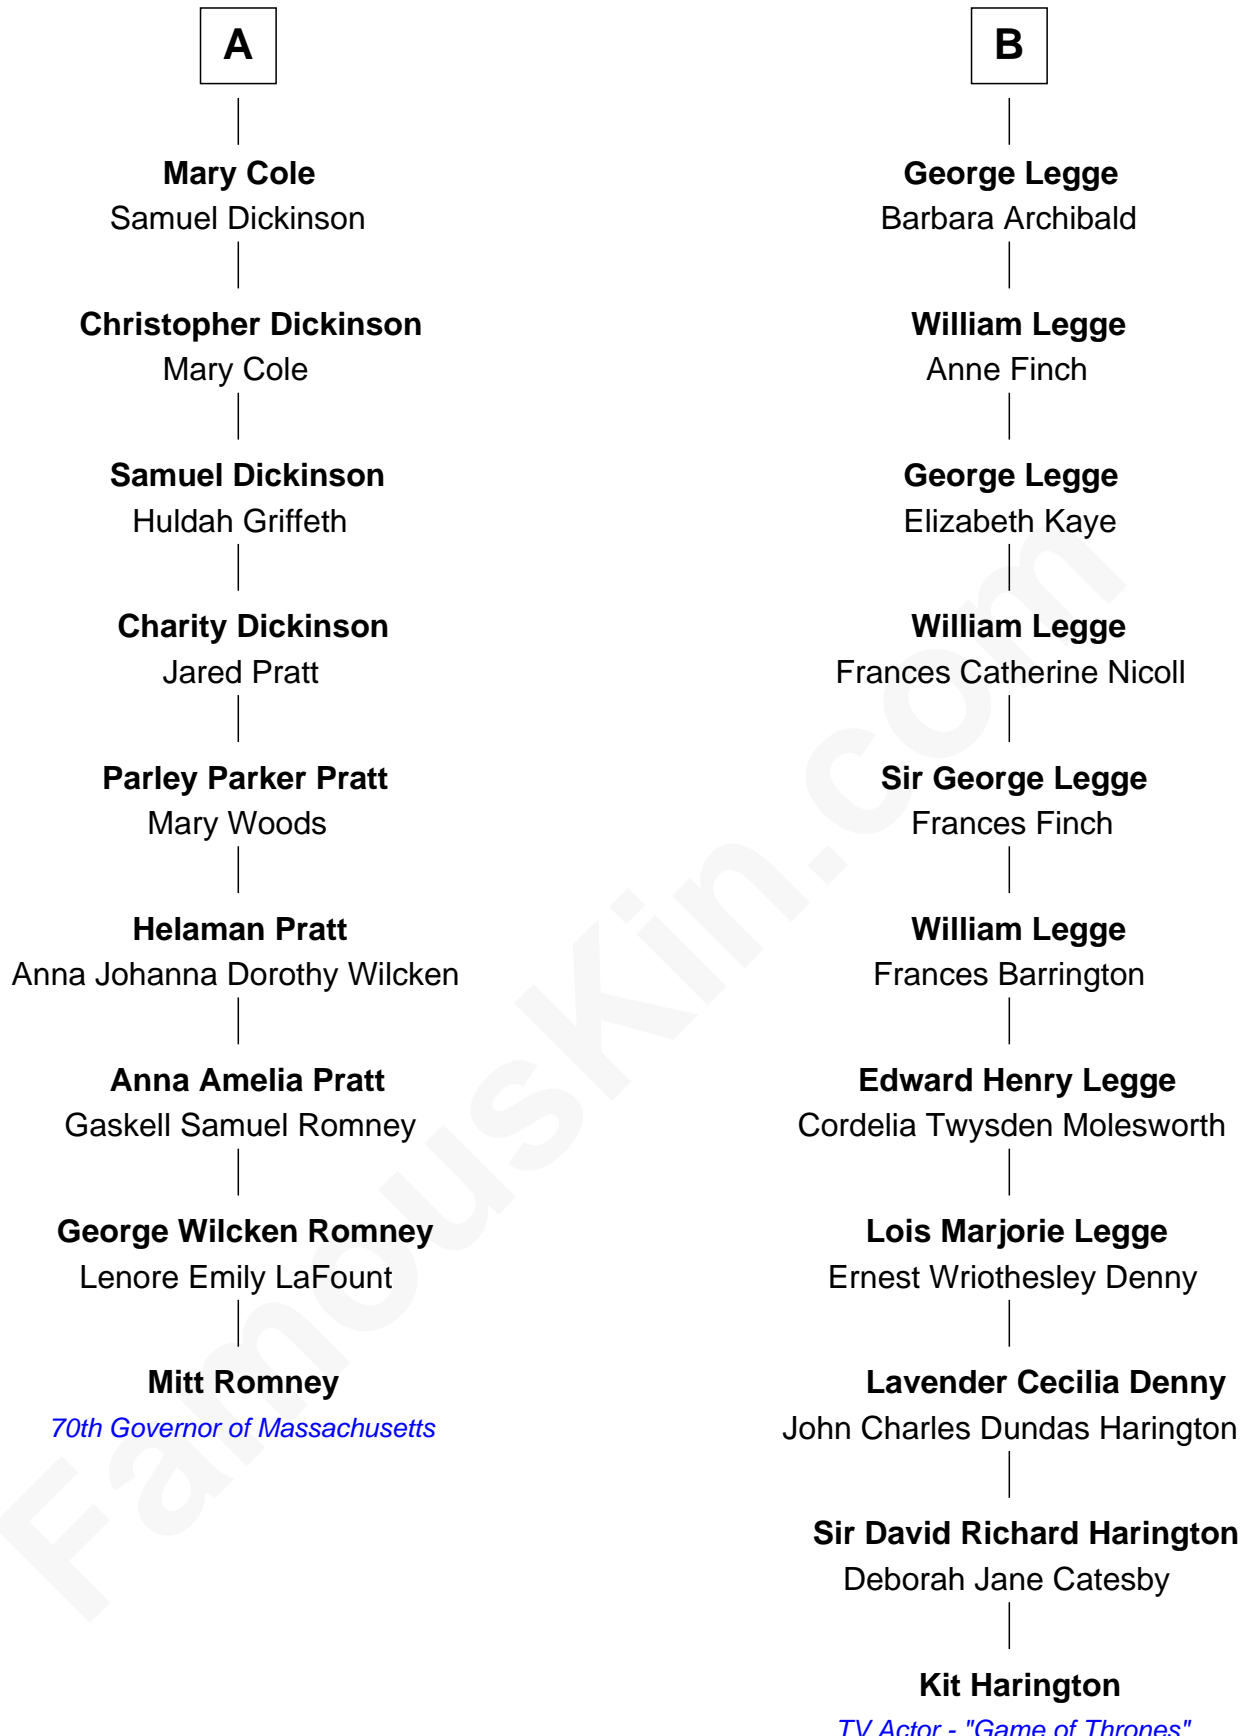

FamousKin.com

Relationship Chart of

Mitt Romney

70th Governor of Massachusetts

15th cousin 2 times removed of

Kit Harington

TV Actor - "Game of Thrones"

Sir Thomas Blount

with wife
Agnes Hawley

with wife
Catherine Clifton

Mitt Romney photo by [Gage Skidmore](#) (CC BY-SA 3.0)

Kit Harington photo by [Gage Skidmore](#) (CC BY-SA 2.0)