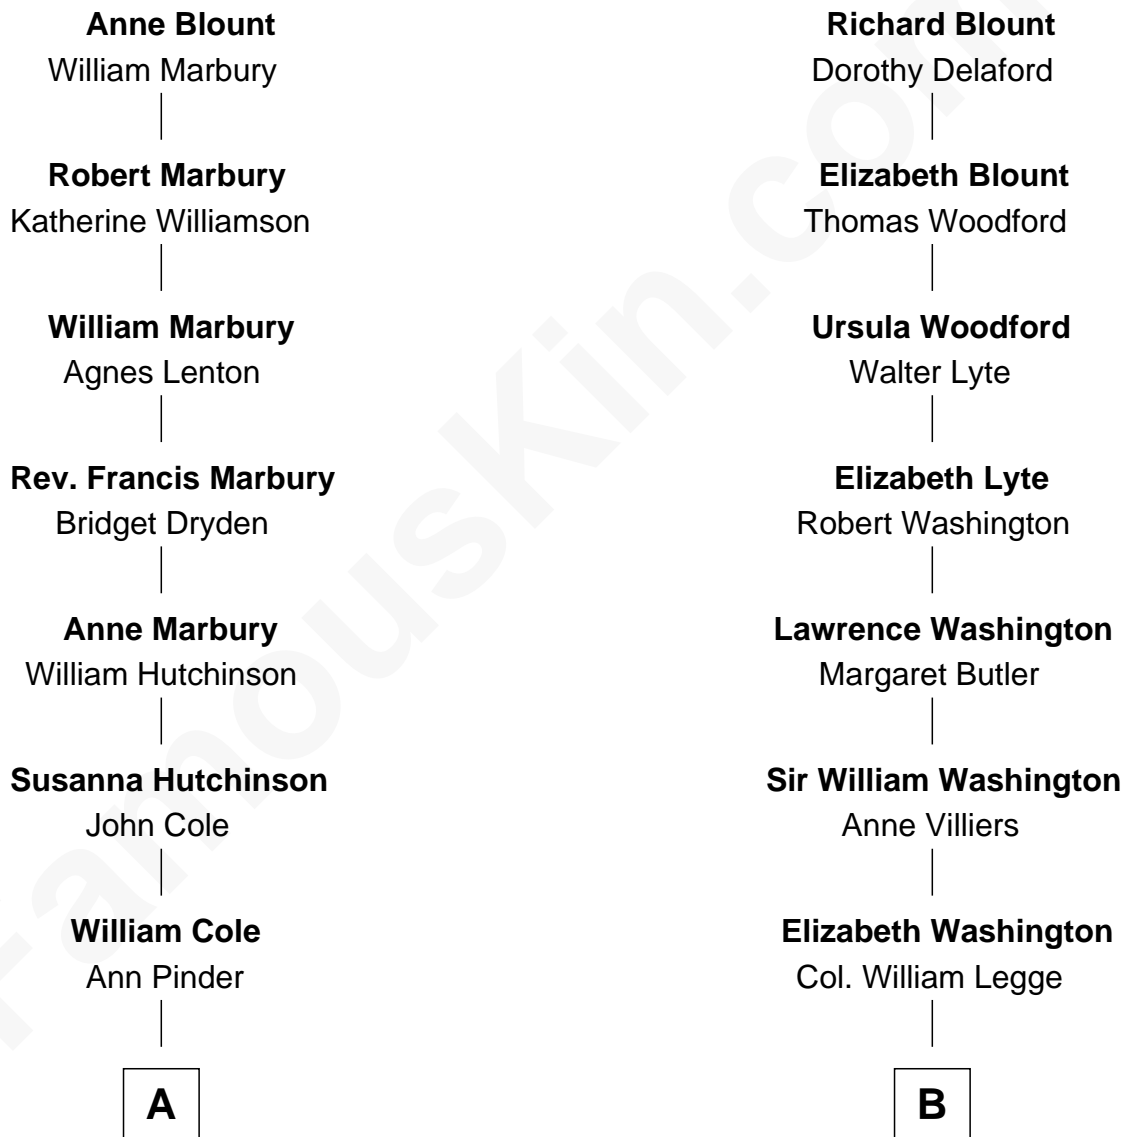

FamousKin.com

Relationship Chart of

Mitt Romney

70th Governor of Massachusetts

15th cousin 2 times removed of

Kit Harington

TV Actor - "Game of Thrones"

Sir Thomas Blount

with wife
Agnes Hawley

with wife
Catherine Clifton

Mitt Romney photo by [Gage Skidmore](#) (CC BY-SA 3.0)

Kit Harington photo by [Gage Skidmore](#) (CC BY-SA 2.0)