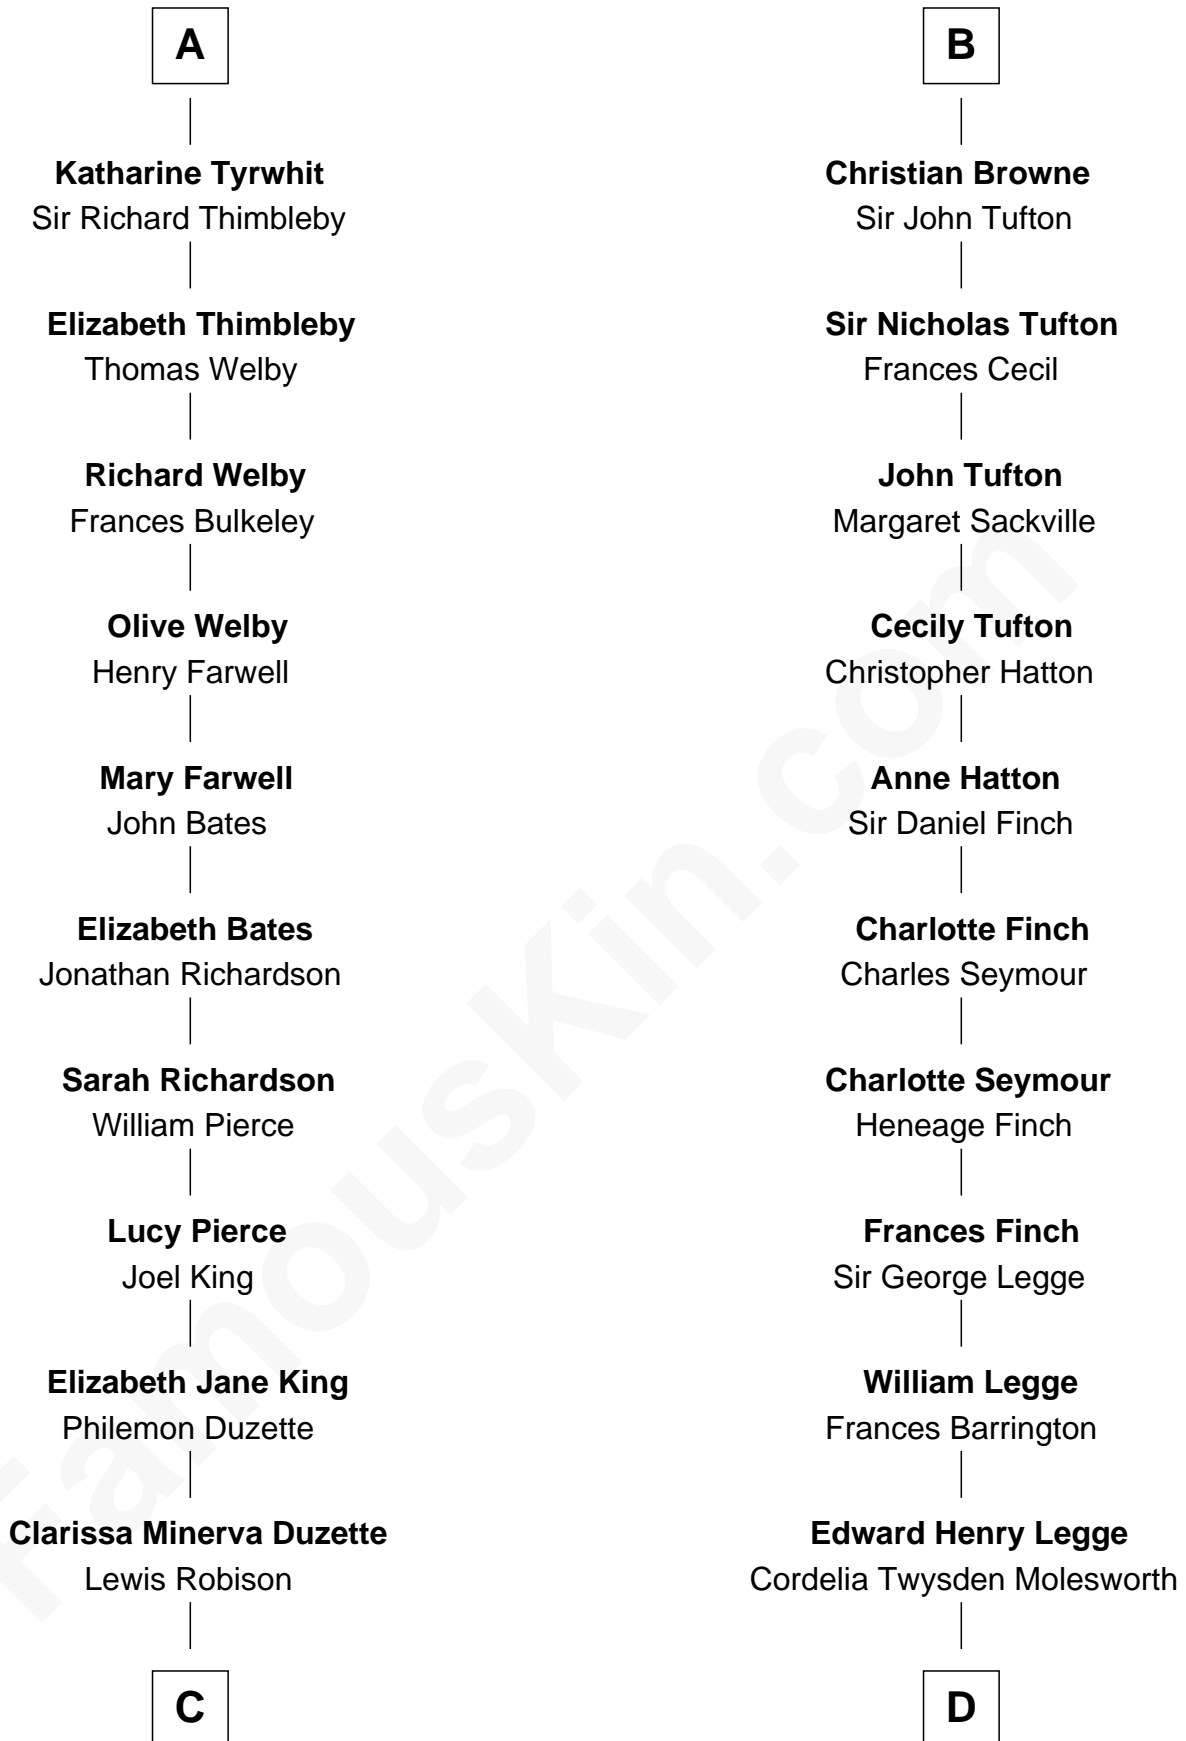

FamousKin.com Relationship Chart of

Mitt Romney

70th Governor of Massachusetts

20th cousin of

Kit Harington

TV Actor - "Game of Thrones"

Sir Robert de Holland

Maude la Zouche

Joan Plantagenet

John de Holand

Elizabeth of Lancaster

Constance de Holand

Sir John Grey

Sir Edmund Grey

Katherine Percy

George Grey

Catherine Herbert

Anne Grey

Sir John Hussey

Anne Hussey

Sir Humphrey Browne

B

C

Charles Edward Robison

Rosetta Mary Berry

Alma Luella Robison

Harold Arundel LaFount

Lenore Emily LaFount

George Wilcken Romney

Mitt Romney

70th Governor of Massachusetts

D