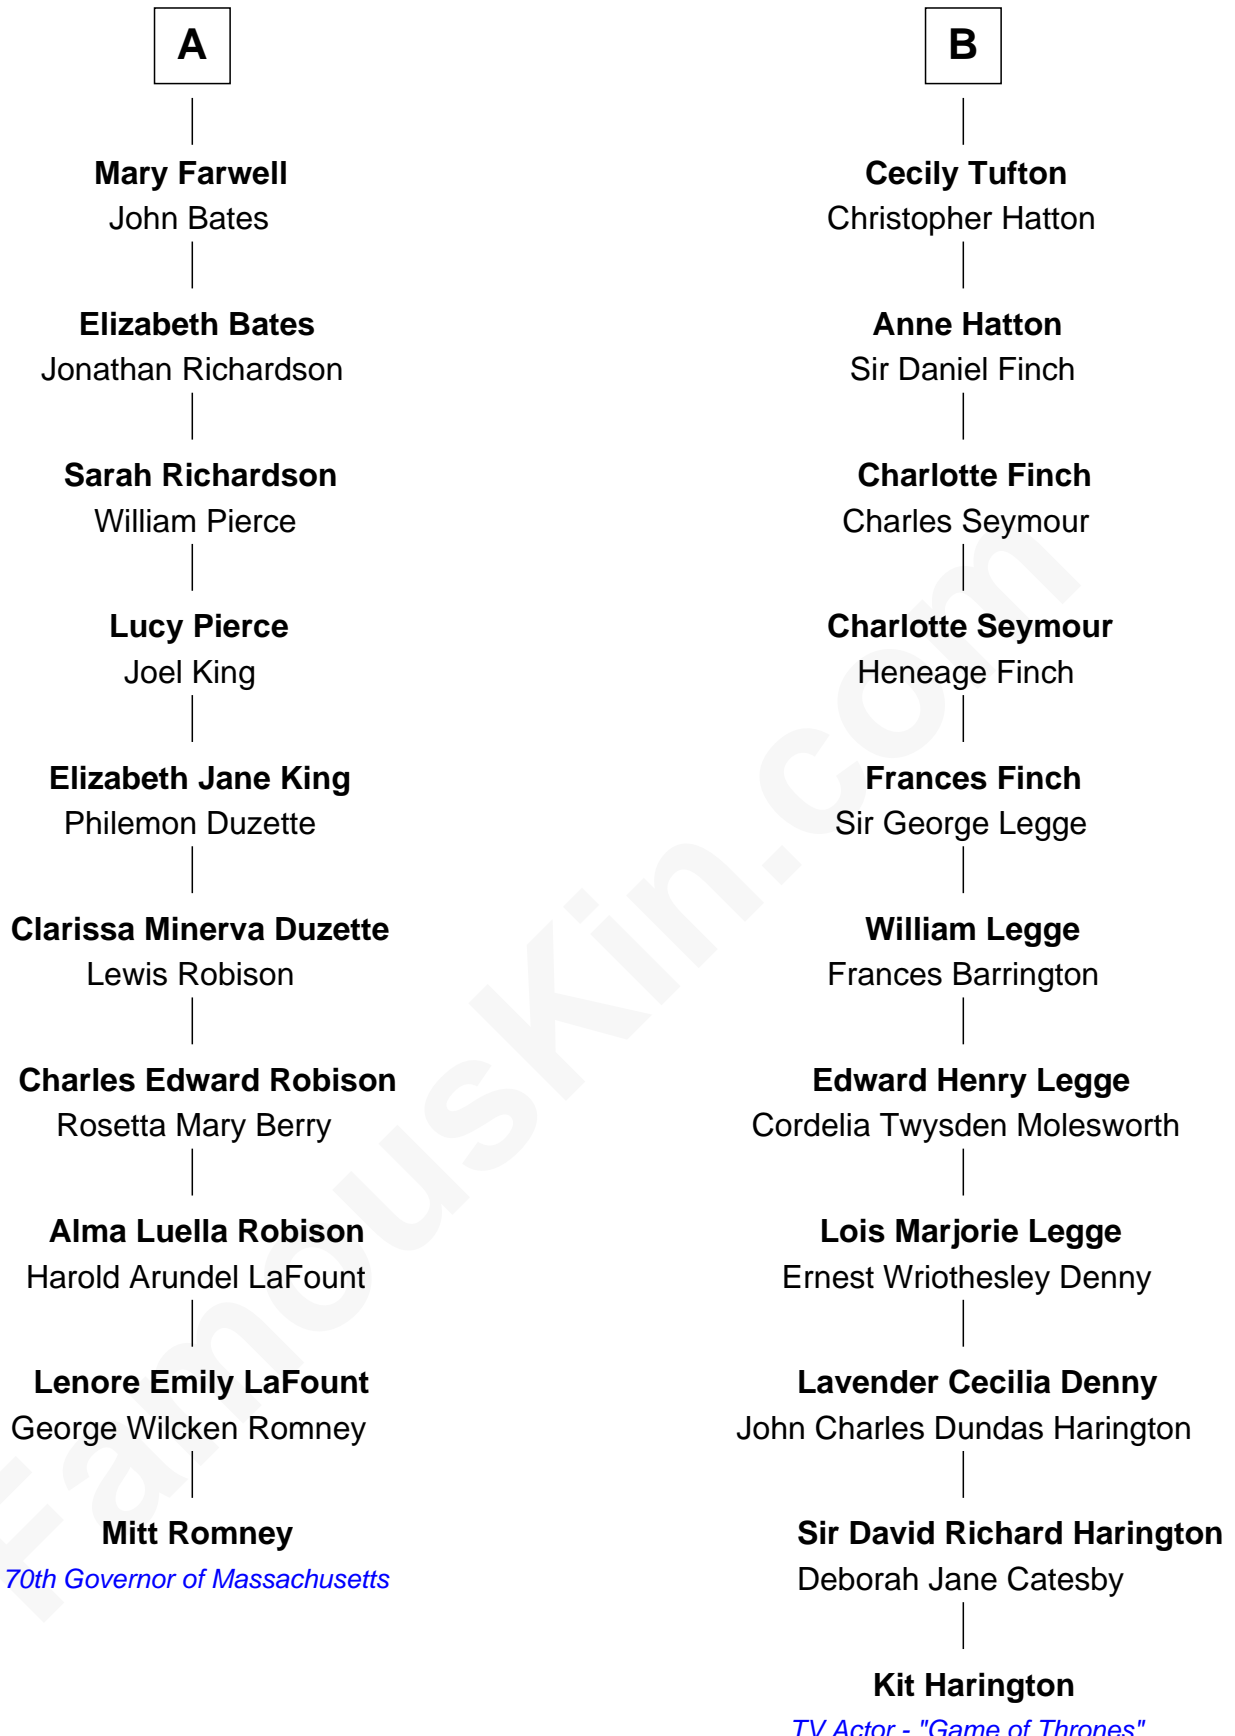

FamousKin.com Relationship Chart of

Mitt Romney

70th Governor of Massachusetts

16th cousin 1 time removed of

Kit Harington

TV Actor - "Game of Thrones"

Sir Roger Wentworth

Margery Despencer

Agnes Wentworth
Sir Robert Constable

Anne Constable
William Tyrwhit

Sir Robert Tyrwhit
Maud Talboys

Katharine Tyrwhit
Sir Richard Thimbleby

Elizabeth Thimbleby
Thomas Welby

Richard Welby
Frances Bulkeley

Olive Welby
Henry Farwell

A

Henry Wentworth
Elizabeth Howard

Margery Wentworth
Sir William Waldegrave

Margaret Waldegrave
Sir John St. John

Margaret St. John
Sir Francis Russell

Margaret Russell
Sir George Clifford

Ann Clifford
Richard Sackville

Margaret Sackville
John Tufton

B

Mitt Romney
70th Governor of Massachusetts

TV Actor - "Game of Thrones"

Mitt Romney photo by [Gage Skidmore](#) (CC BY-SA 3.0)

Kit Harington photo by [Gage Skidmore](#) (CC BY-SA 2.0)