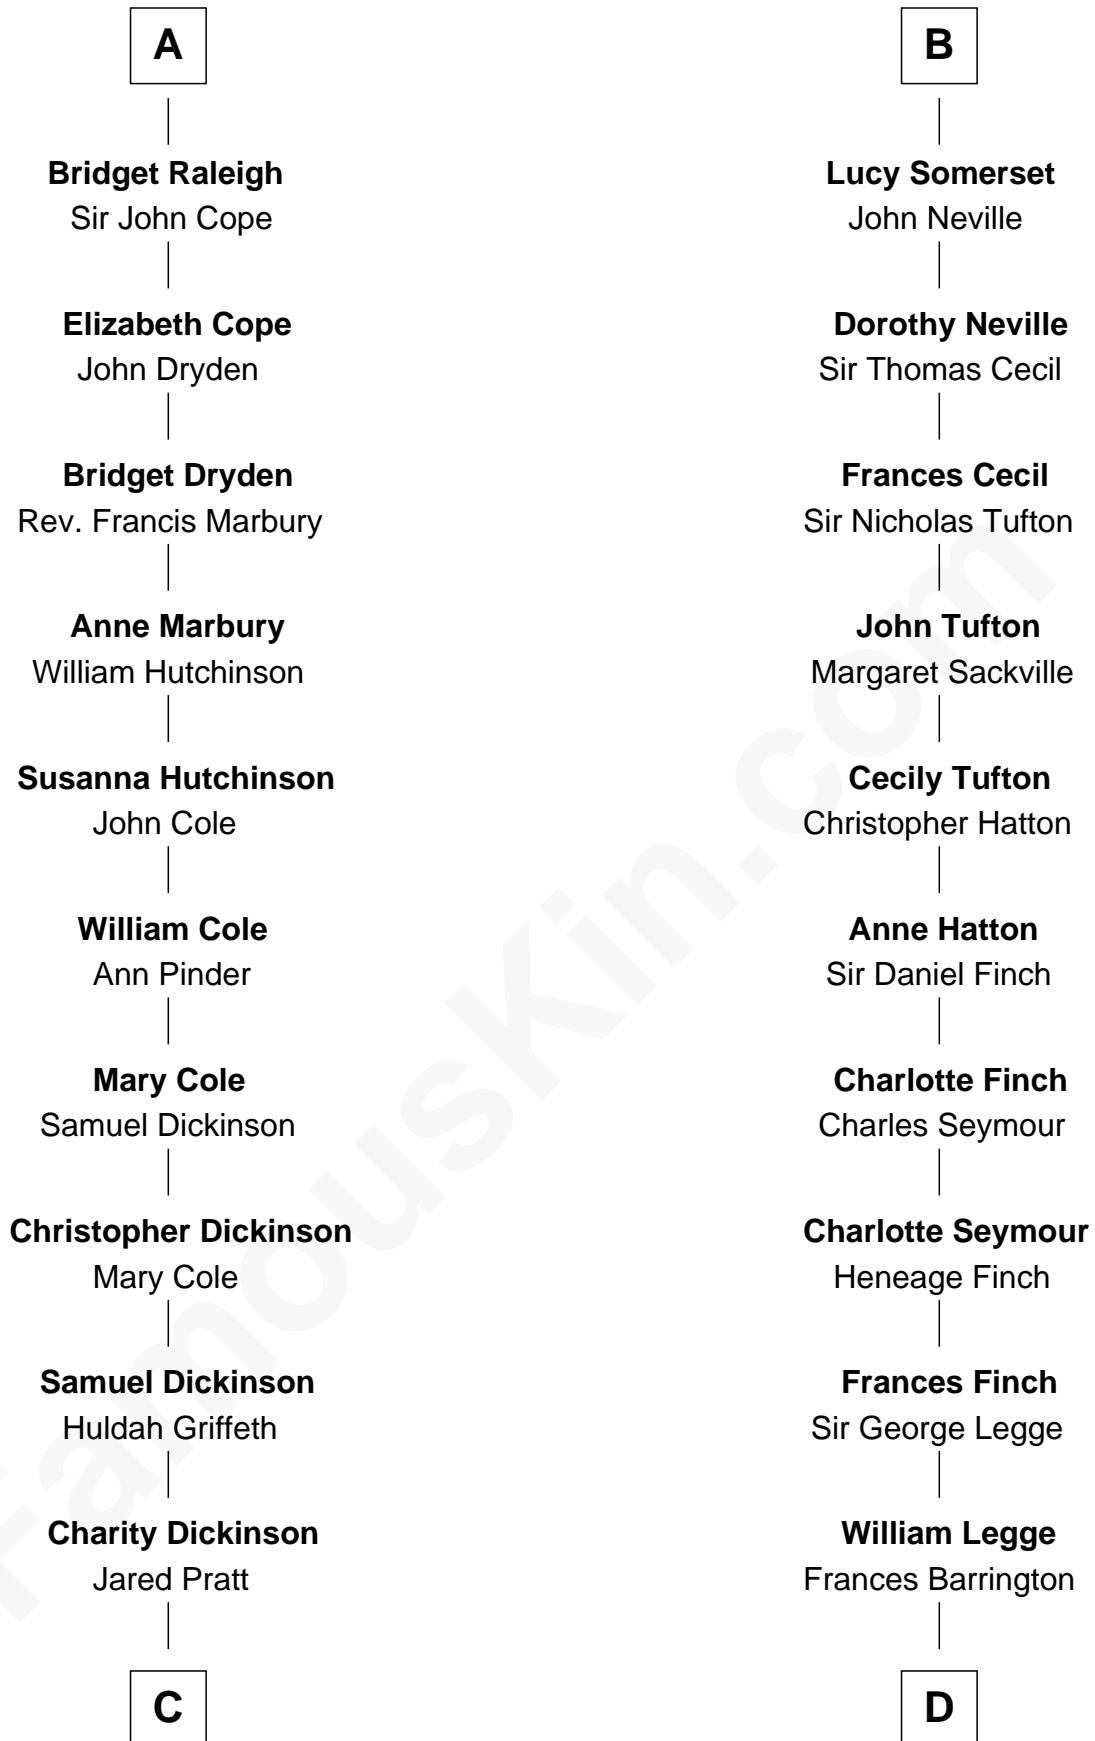

FamousKin.com Relationship Chart of

Mitt Romney

70th Governor of Massachusetts

21st cousin of

Kit Harington

TV Actor - "Game of Thrones"

Hugh le Despencer

Eleanor de Clare

Maurice de Berkeley

Thomas de Berkeley

Margaret de Lisle

Elizabeth de Berkeley

Richard de Beauchamp

Eleanor Beauchamp

Edmund Beaufort

Henry Beaufort

Joan Hill

Charles Somerset

Elizabeth Herbert

Henry Somerset

Elizabeth Browne

B

C

Parley Parker Pratt

Mary Woods

Helaman Pratt

Anna Johanna Dorothy Wilcken

Anna Amelia Pratt

Gaskell Samuel Romney

George Wilcken Romney

Lenore Emily LaFount

Mitt Romney