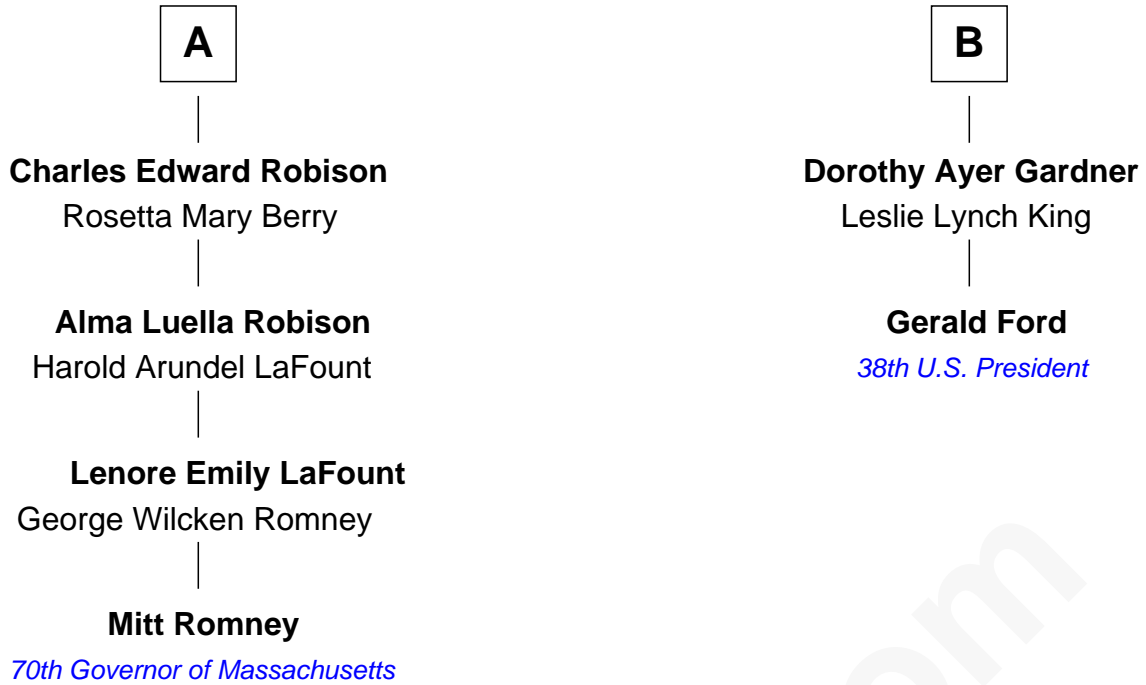

## Relationship Chart of

### Mitt Romney

70th Governor of Massachusetts

8th cousin 2 times removed of

**Gerald Ford**

38th U.S. President

**Thomas Selden**  
Esther Wakeman

FamousKin.com