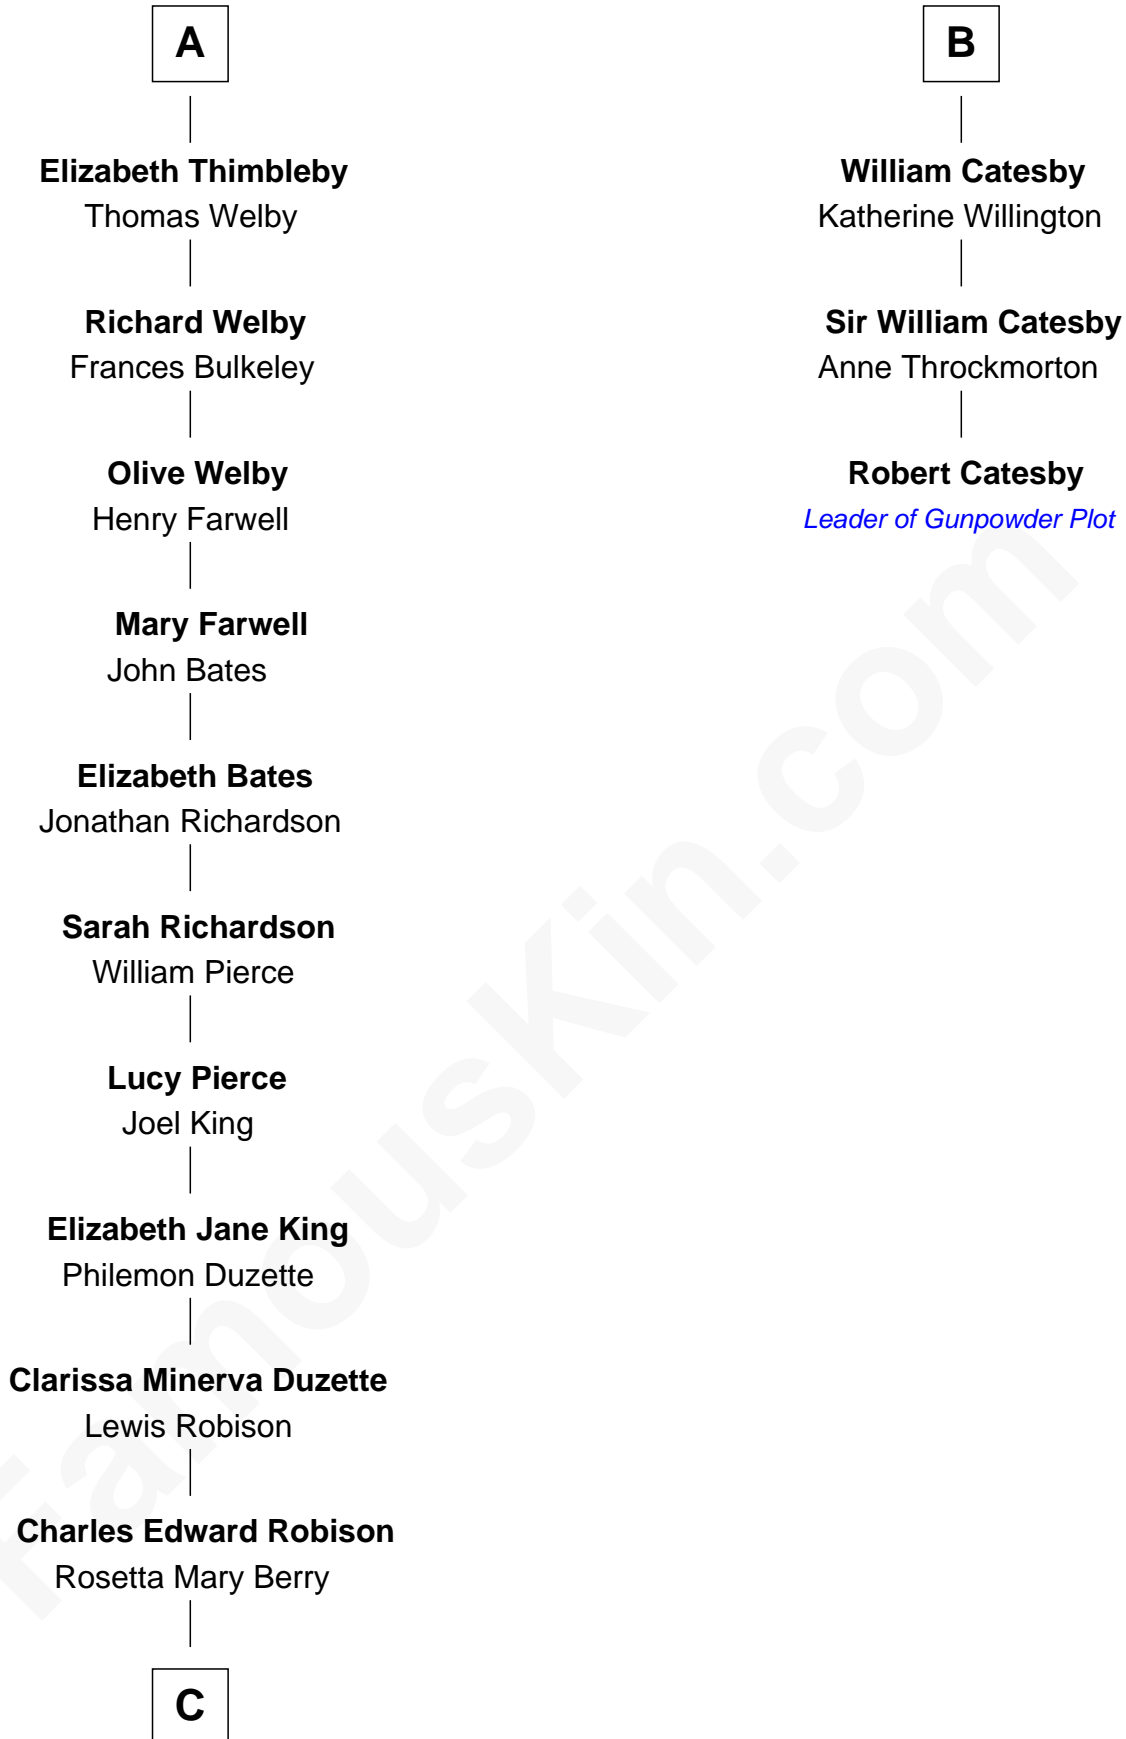

FamousKin.com

Relationship Chart of

Mitt Romney

70th Governor of Massachusetts

9th cousin 10 times removed of

Robert Catesby

Leader of Gunpowder Plot

C

—
Alma Luella Robison
Harold Arundel LaFount

—
Lenore Emily LaFount
George Wilcken Romney

—
Mitt Romney
70th Governor of Massachusetts

FamousKin.com