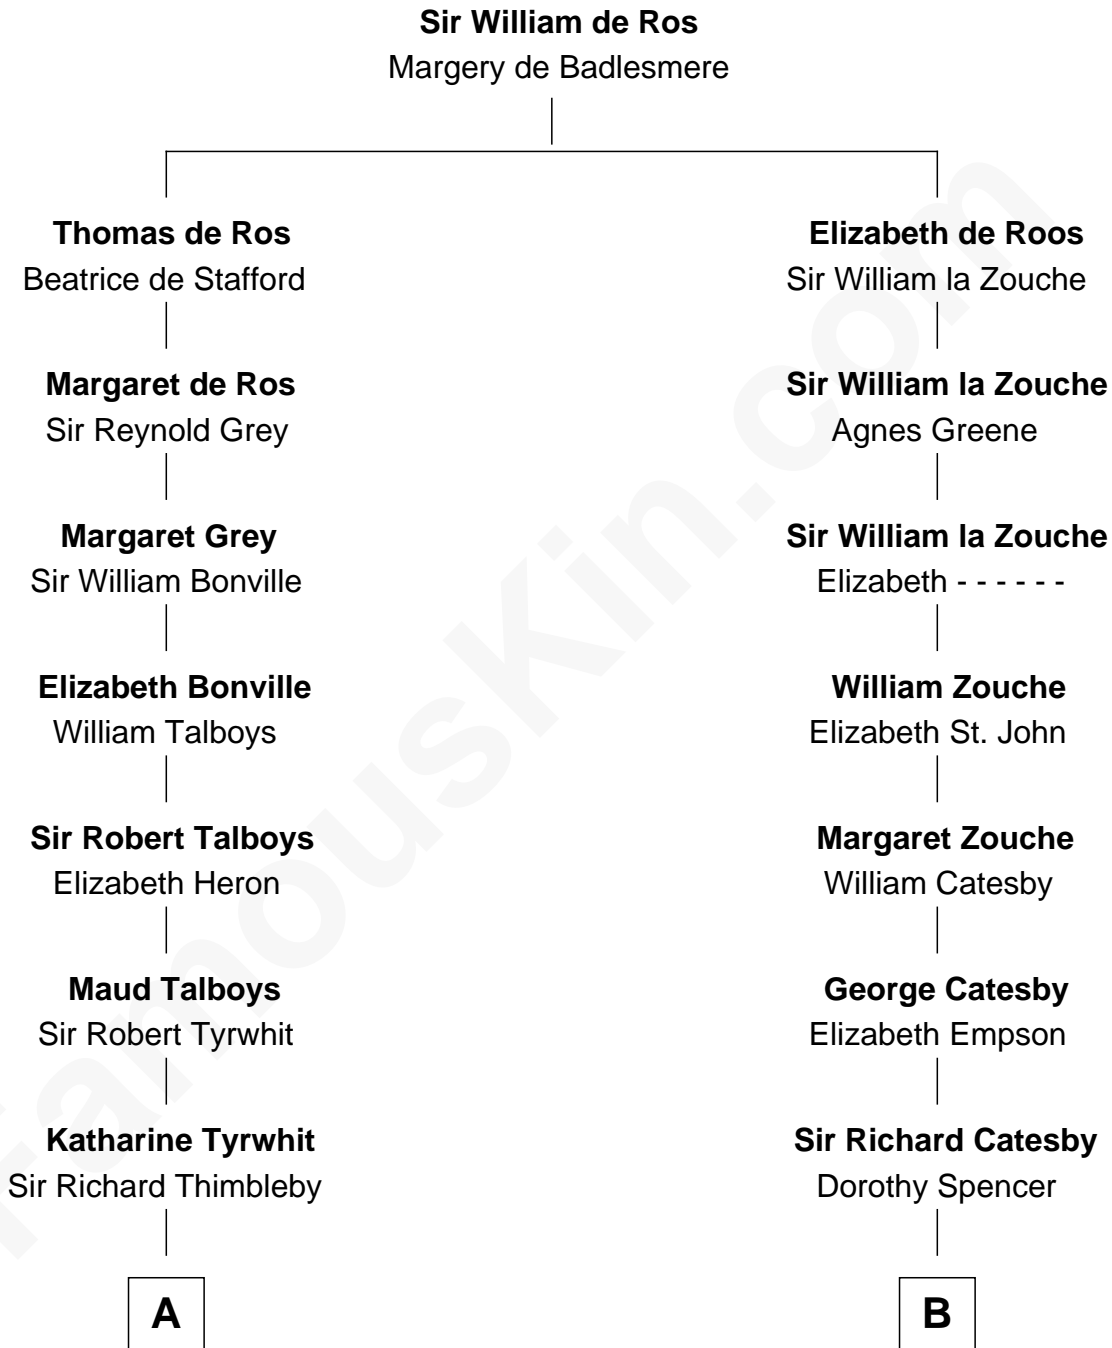

FamousKin.com

Relationship Chart of

Mitt Romney

70th Governor of Massachusetts

9th cousin 10 times removed of

Robert Catesby

Leader of Gunpowder Plot

C

—
Alma Luella Robison
Harold Arundel LaFount

—
Lenore Emily LaFount
George Wilcken Romney

—
Mitt Romney
70th Governor of Massachusetts

FamousKin.com