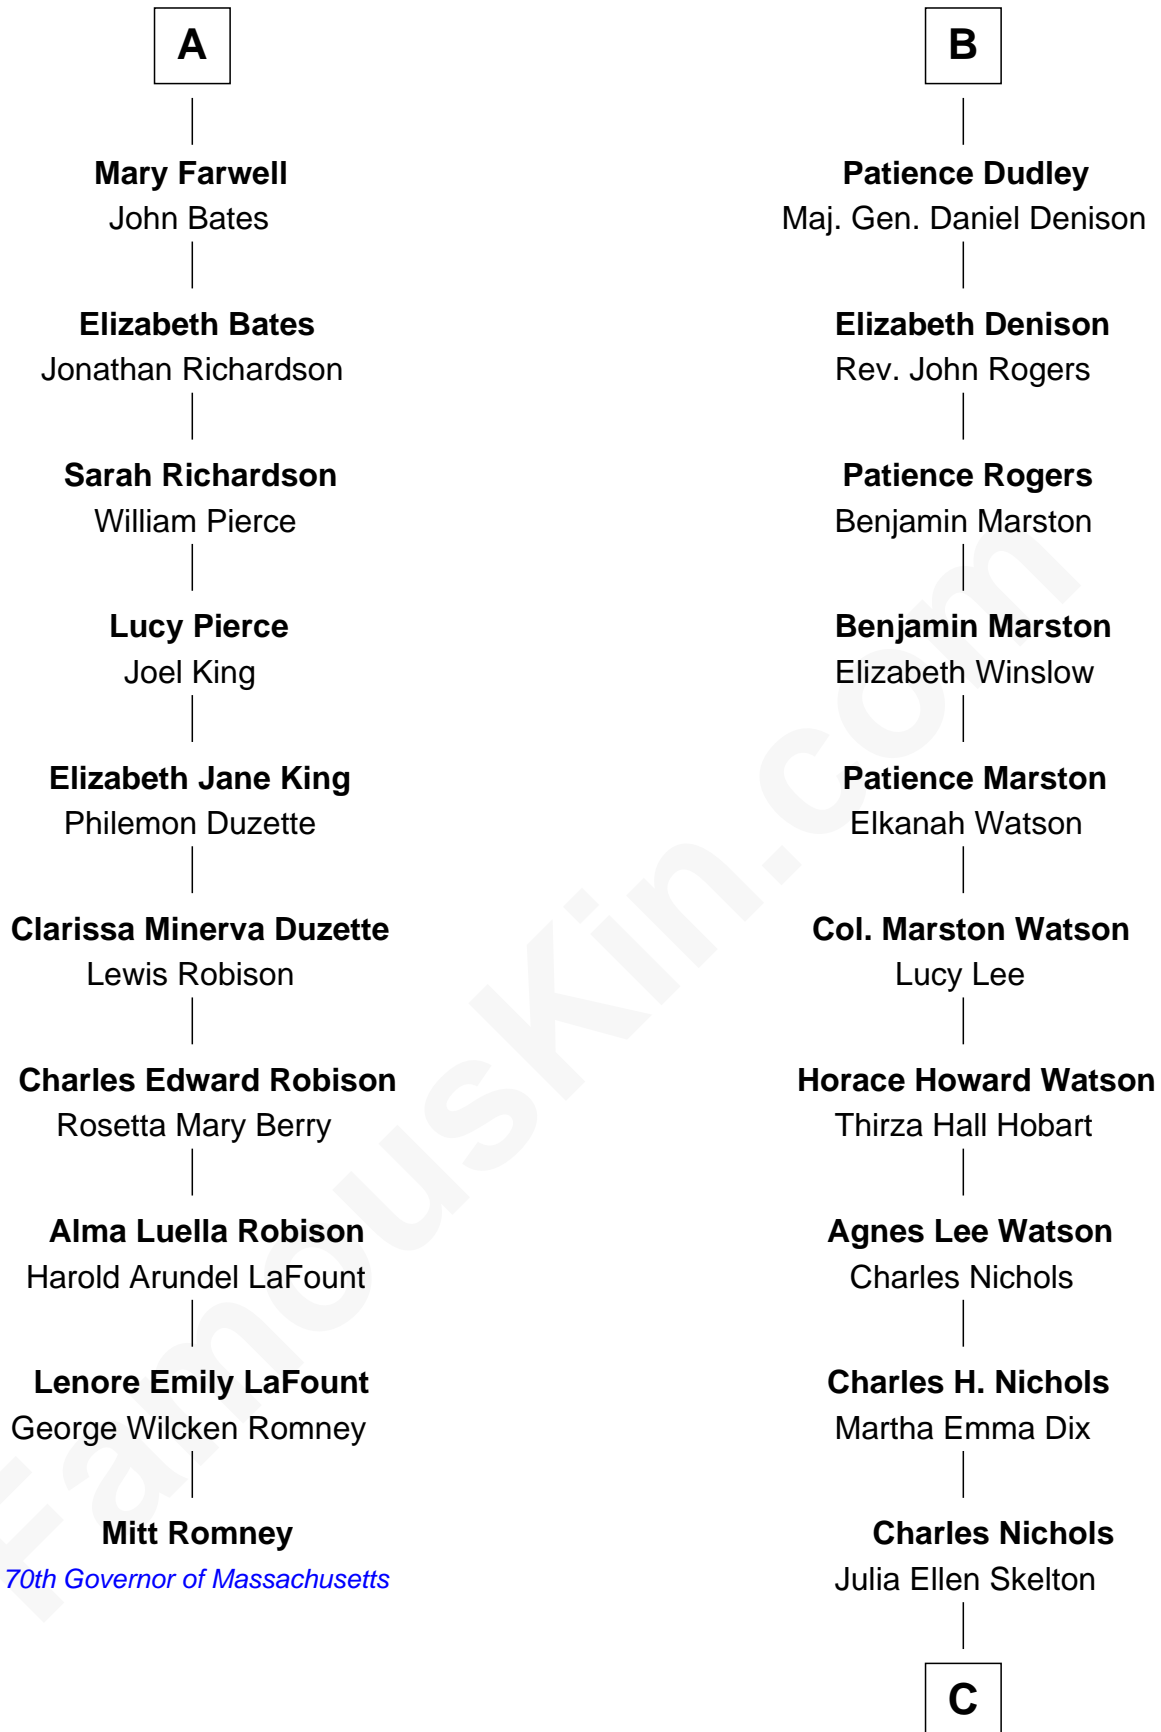

FamousKin.com

Relationship Chart of

Mitt Romney

70th Governor of Massachusetts

16th cousin 3 times removed of

John Cena

Movie Actor and WWE Pro Wrestler

C