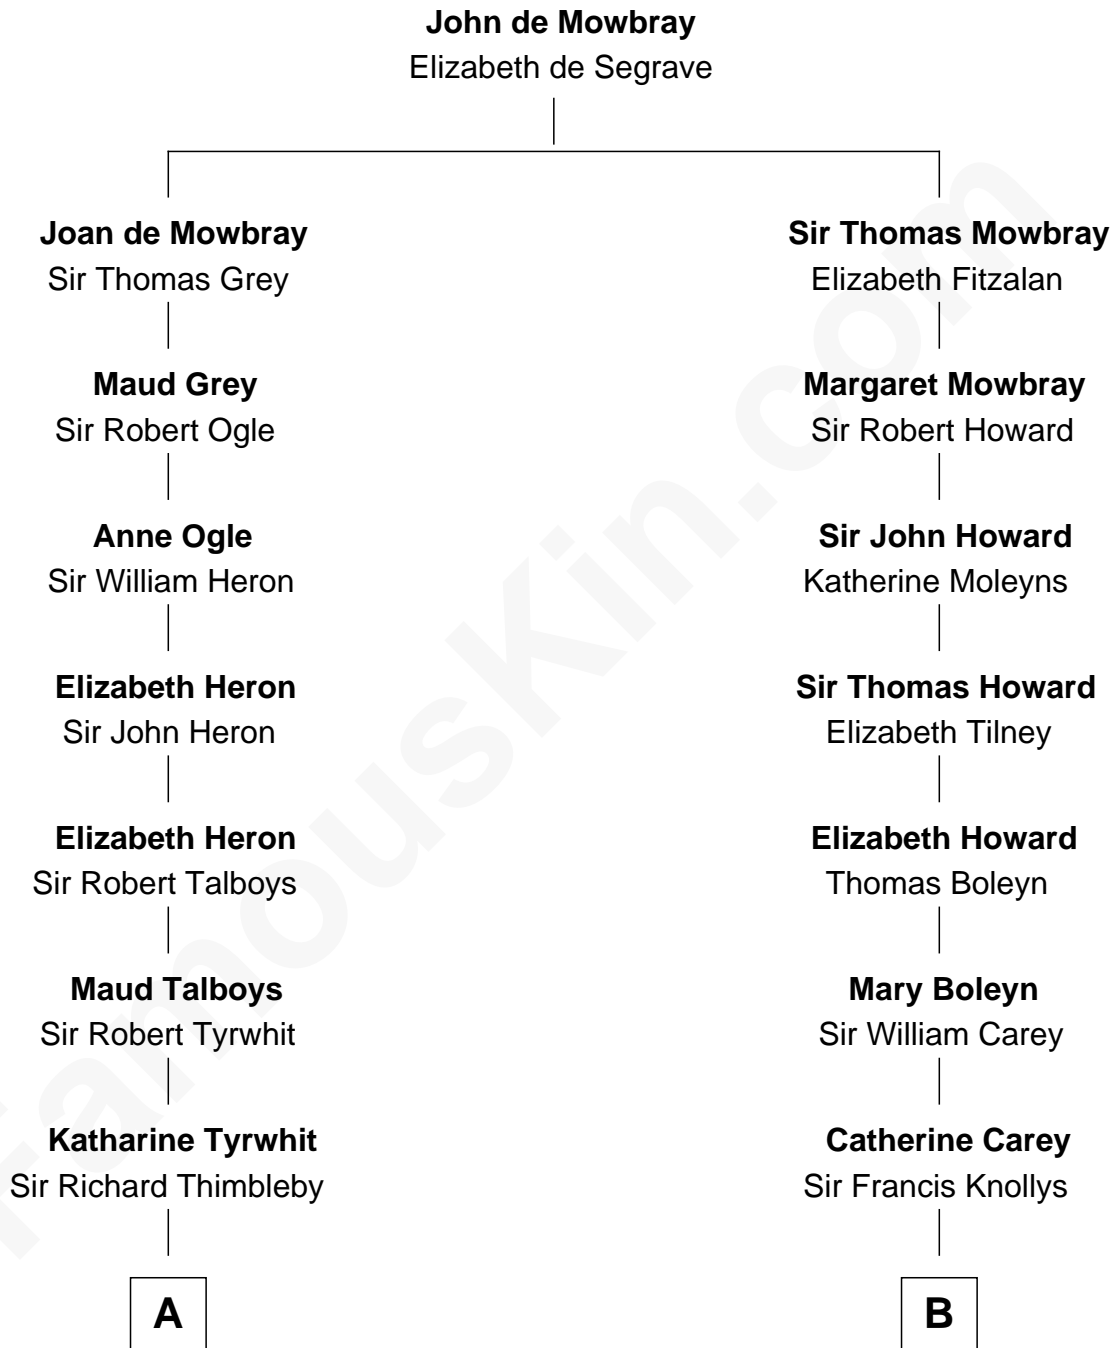

FamousKin.com

Relationship Chart of

Mitt Romney

70th Governor of Massachusetts

19th cousin 2 times removed of

John Cena

Movie Actor and WWE Pro Wrestler

C

Alma Luella Robison
Harold Arundel LaFount

Lenore Emily LaFount
George Wilcken Romney

Mitt Romney
70th Governor of Massachusetts

D

Charles H. Nichols
Martha Emma Dix

Charles Nichols
Julia Ellen Skelton

Natalie Nichols
Ulysses John Lupien