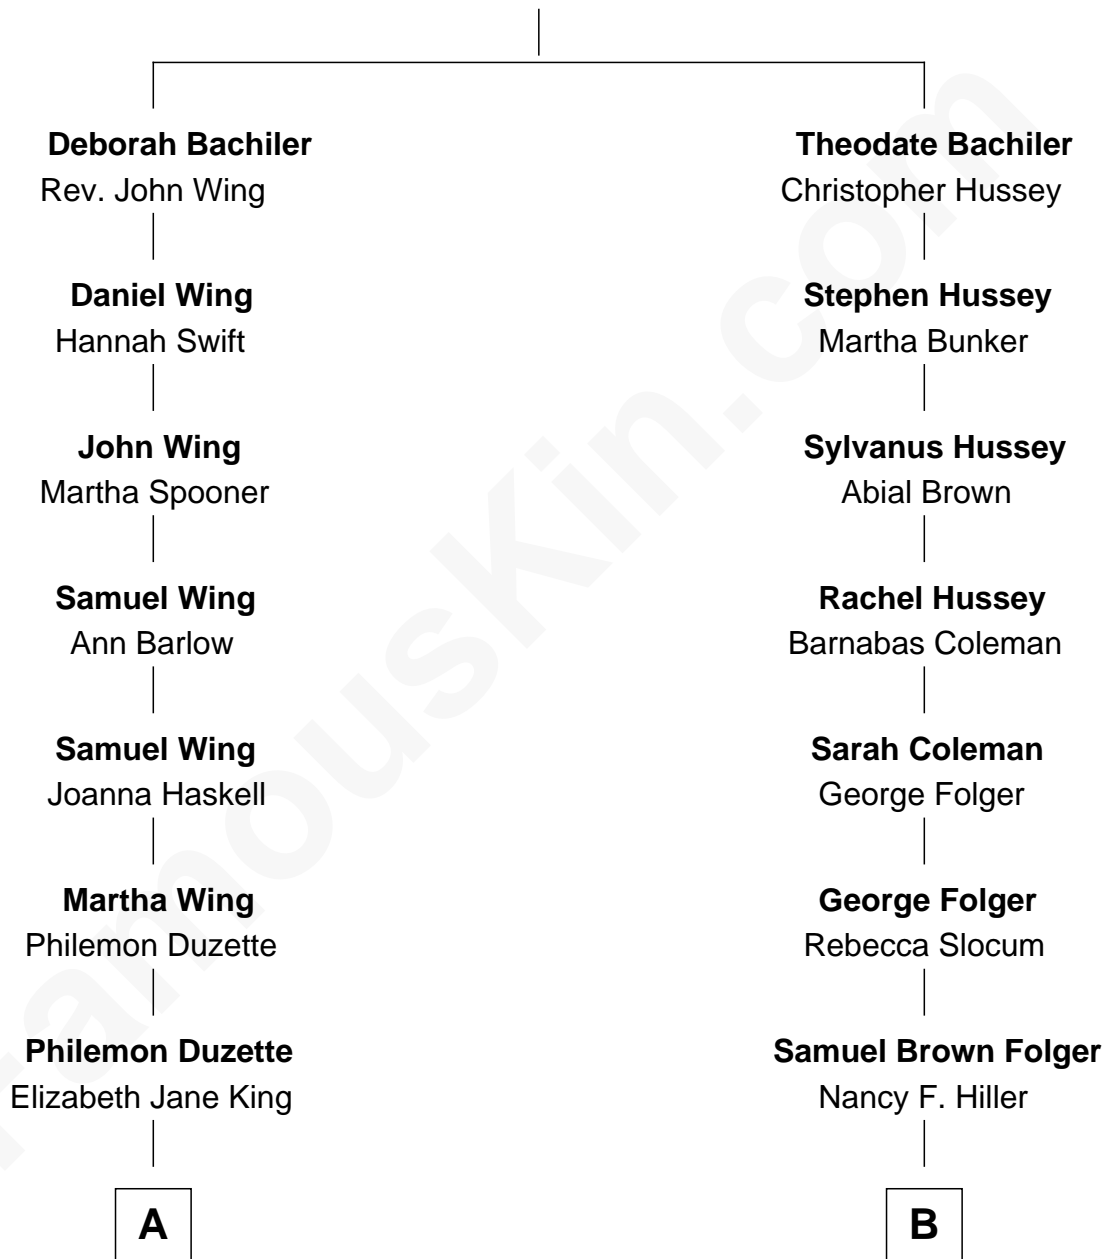

FamousKin.com

Relationship Chart of

Mitt Romney

70th Governor of Massachusetts

8th cousin 3 times removed of

Henry Clay Folger

Founder of Folger Shakespeare Library and Chairman of Standard Oil

Stephen Bachiler

FamousKin.com