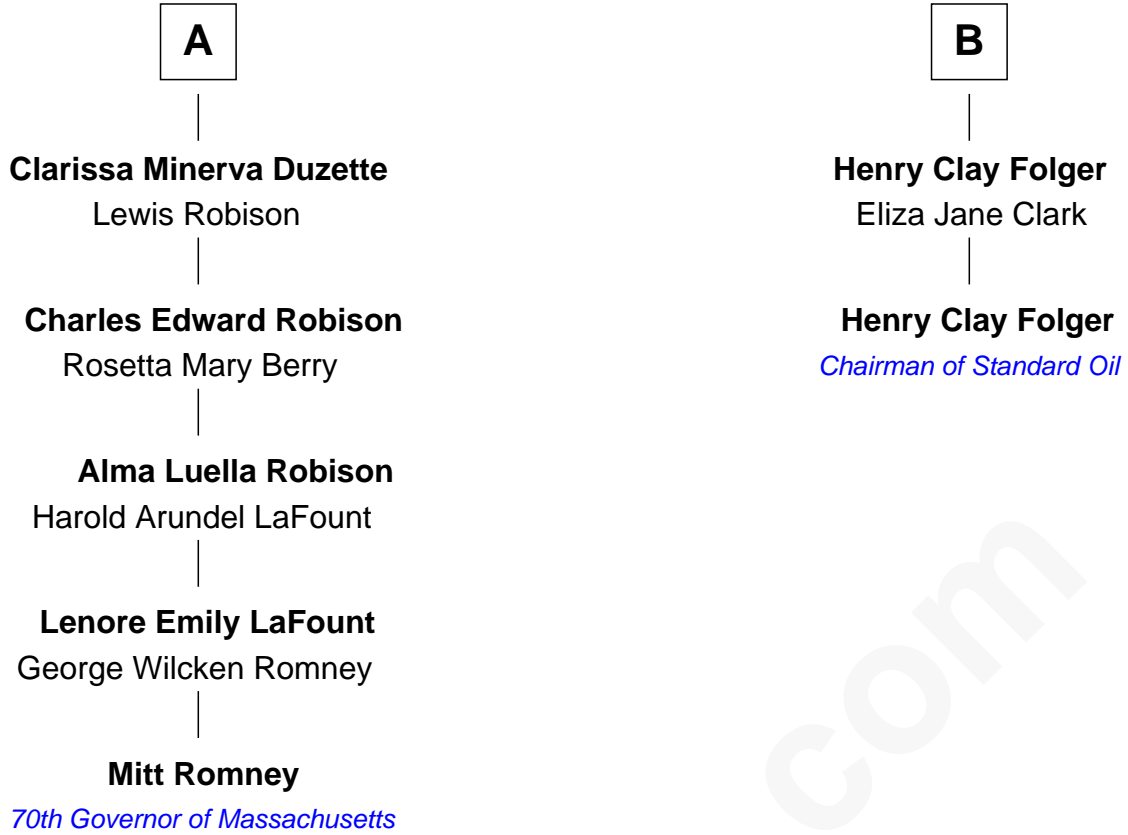

FamousKin.com

Relationship Chart of

Mitt Romney

70th Governor of Massachusetts

8th cousin 3 times removed of

Henry Clay Folger

Founder of Folger Shakespeare Library and Chairman of Standard Oil

Stephen Bachiler

FamousKin.com