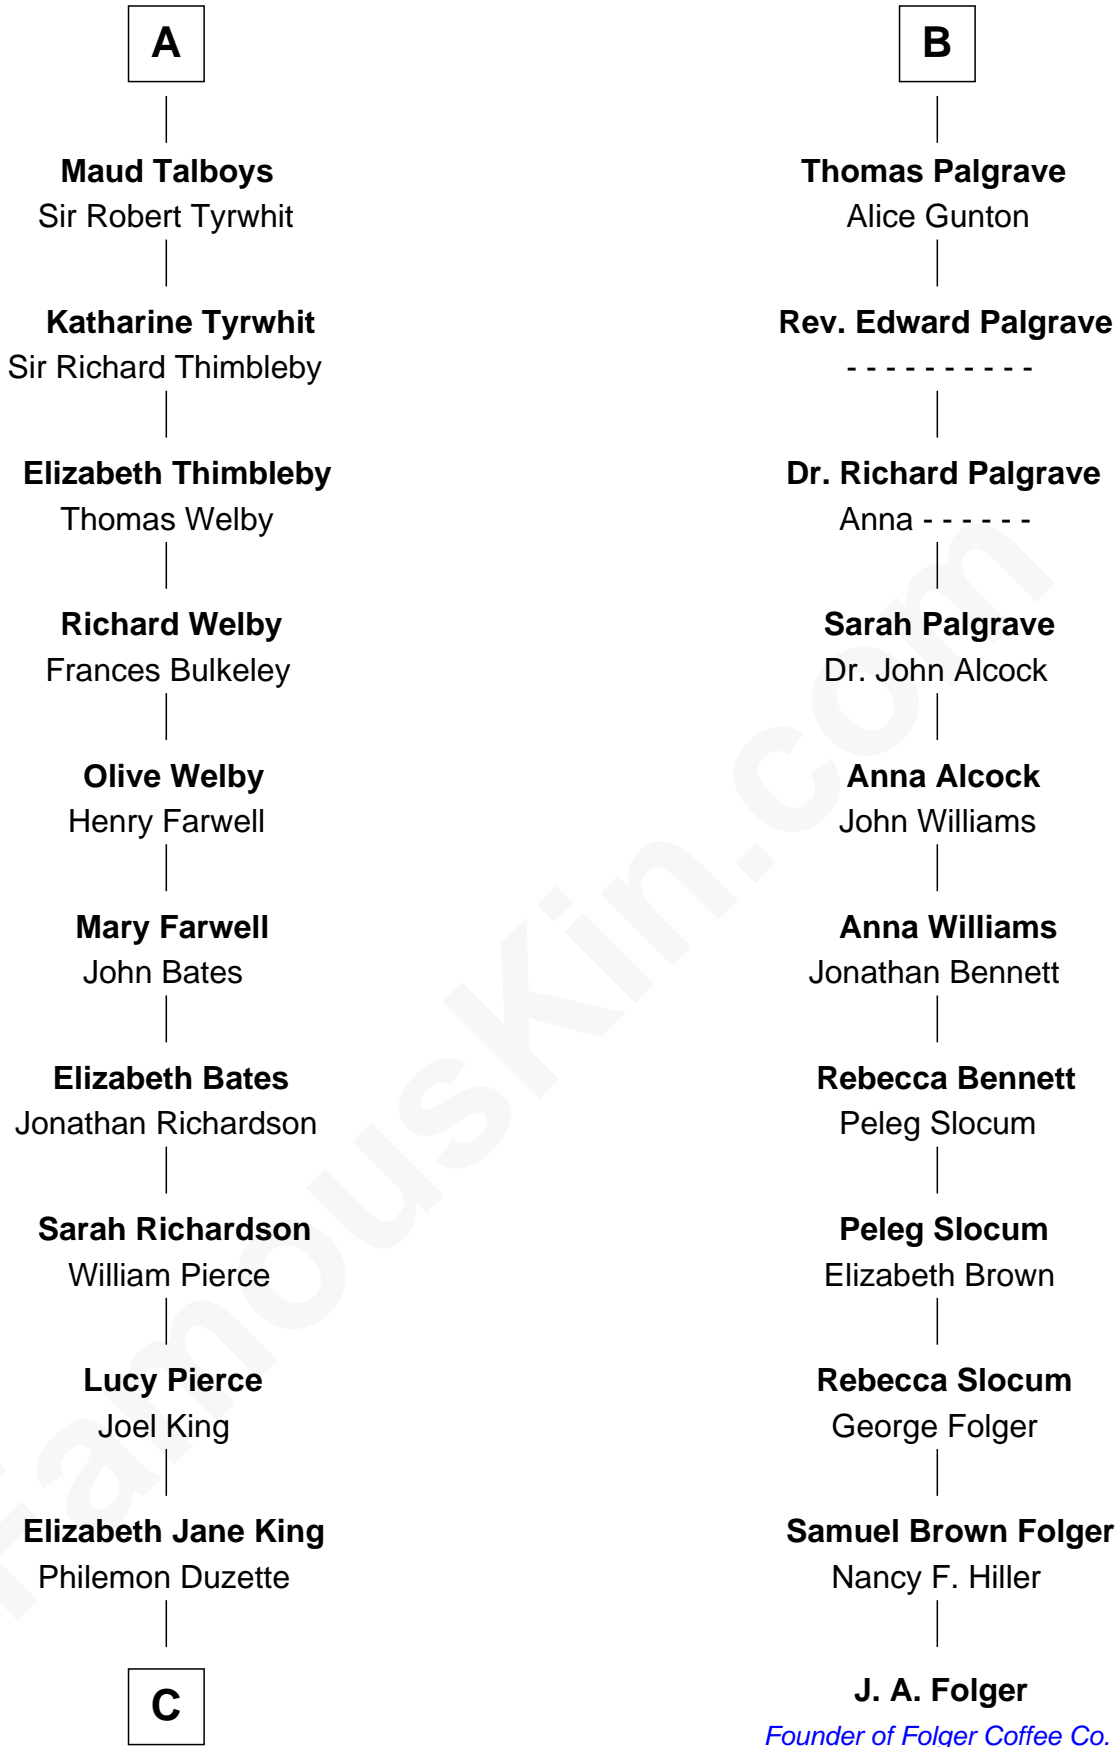

FamousKin.com

Relationship Chart of

Mitt Romney

70th Governor of Massachusetts

17th cousin 4 times removed of

J. A. Folger

Founder of Folger Coffee Company

Henry Plantagenet

Maud de Chaworth

C

Clarissa Minerva Duzette

Lewis Robison

Charles Edward Robison

Rosetta Mary Berry

Alma Luella Robison

Harold Arundel LaFount

Lenore Emily LaFount

George Wilcken Romney

Mitt Romney

70th Governor of Massachusetts

FamousKin.com