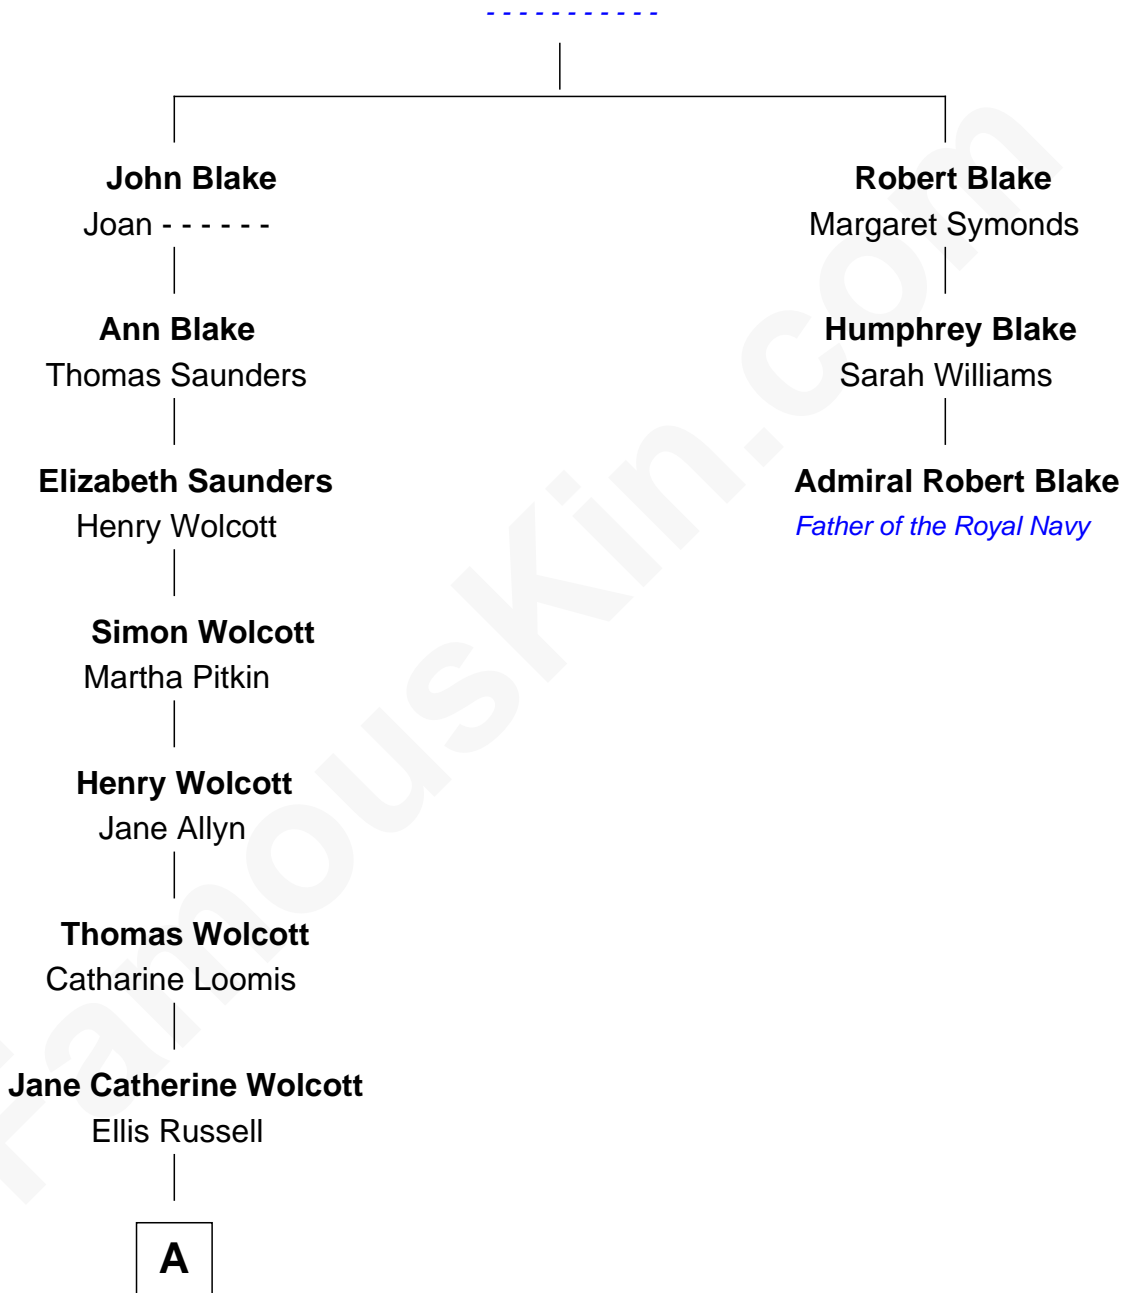

FamousKin.com

Relationship Chart of

Mitt Romney

70th Governor of Massachusetts

2nd cousin 11 times removed of

Admiral Robert Blake

Father of the Royal Navy

Humphrey Blake

A

—
Oliver Russell

Nancy Newton

—
Nancy Russell

Robert Berry

—
Robert Berry

Elnora Lucretia Warner

—
Rosetta Mary Berry

Charles Edward Robison

—
Alma Luella Robison

Harold Arundel LaFount

—
Lenore Emily LaFount

George Wilcken Romney

—
Mitt Romney

70th Governor of Massachusetts