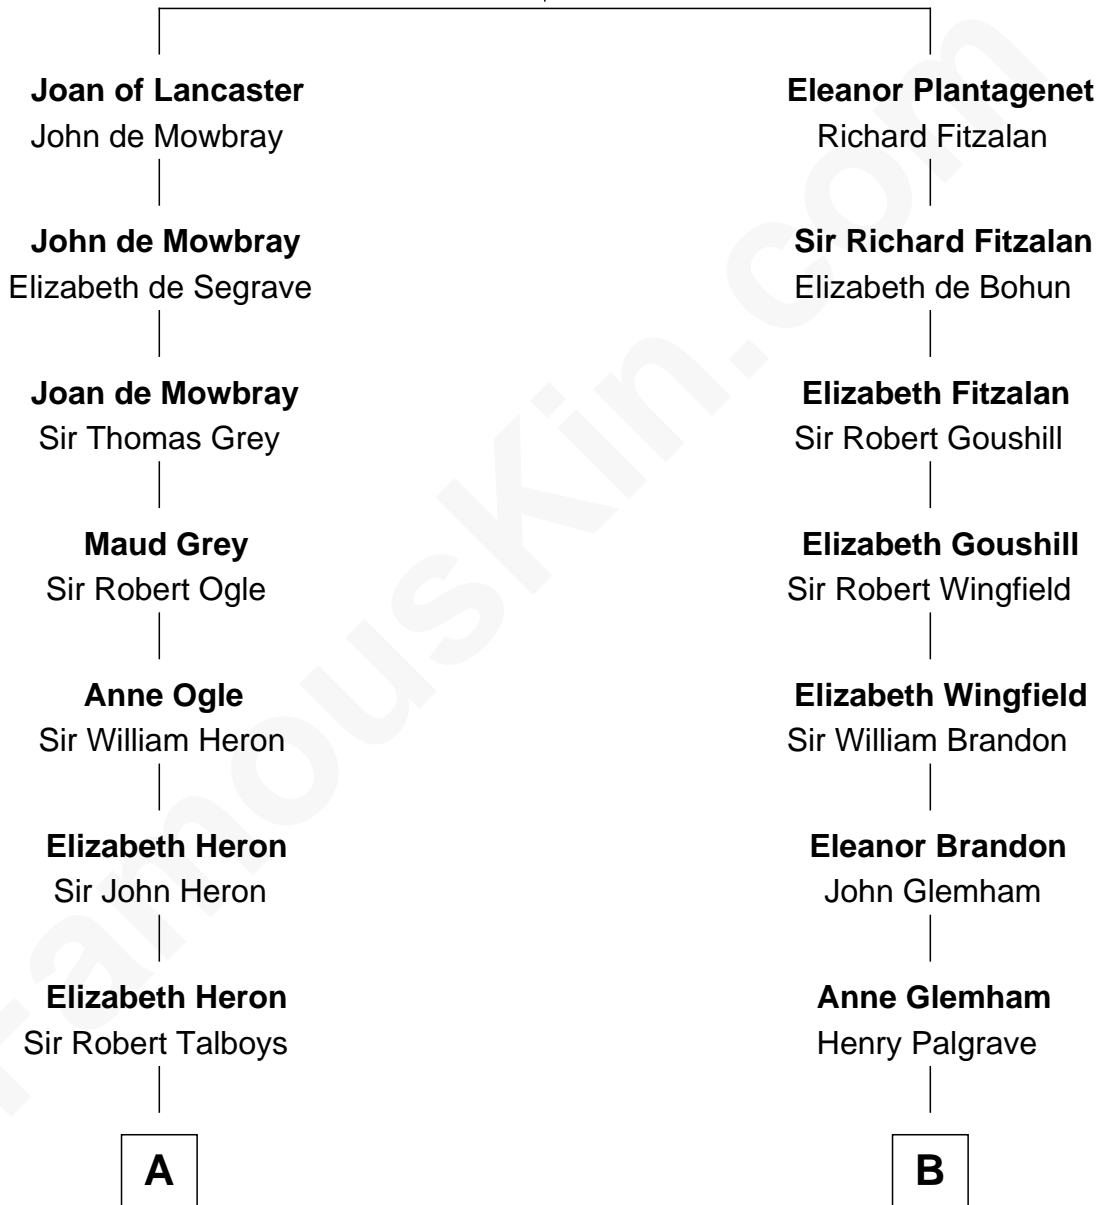

FamousKin.com

Relationship Chart of

Mitt Romney

70th Governor of Massachusetts

15th cousin 6 times removed of

Eli Whitney

Inventor of the Cotton Gin

Henry Plantagenet
Maud de Chaworth

George Wilcken Romney

Mitt Romney

70th Governor of Massachusetts

FamousKin.com