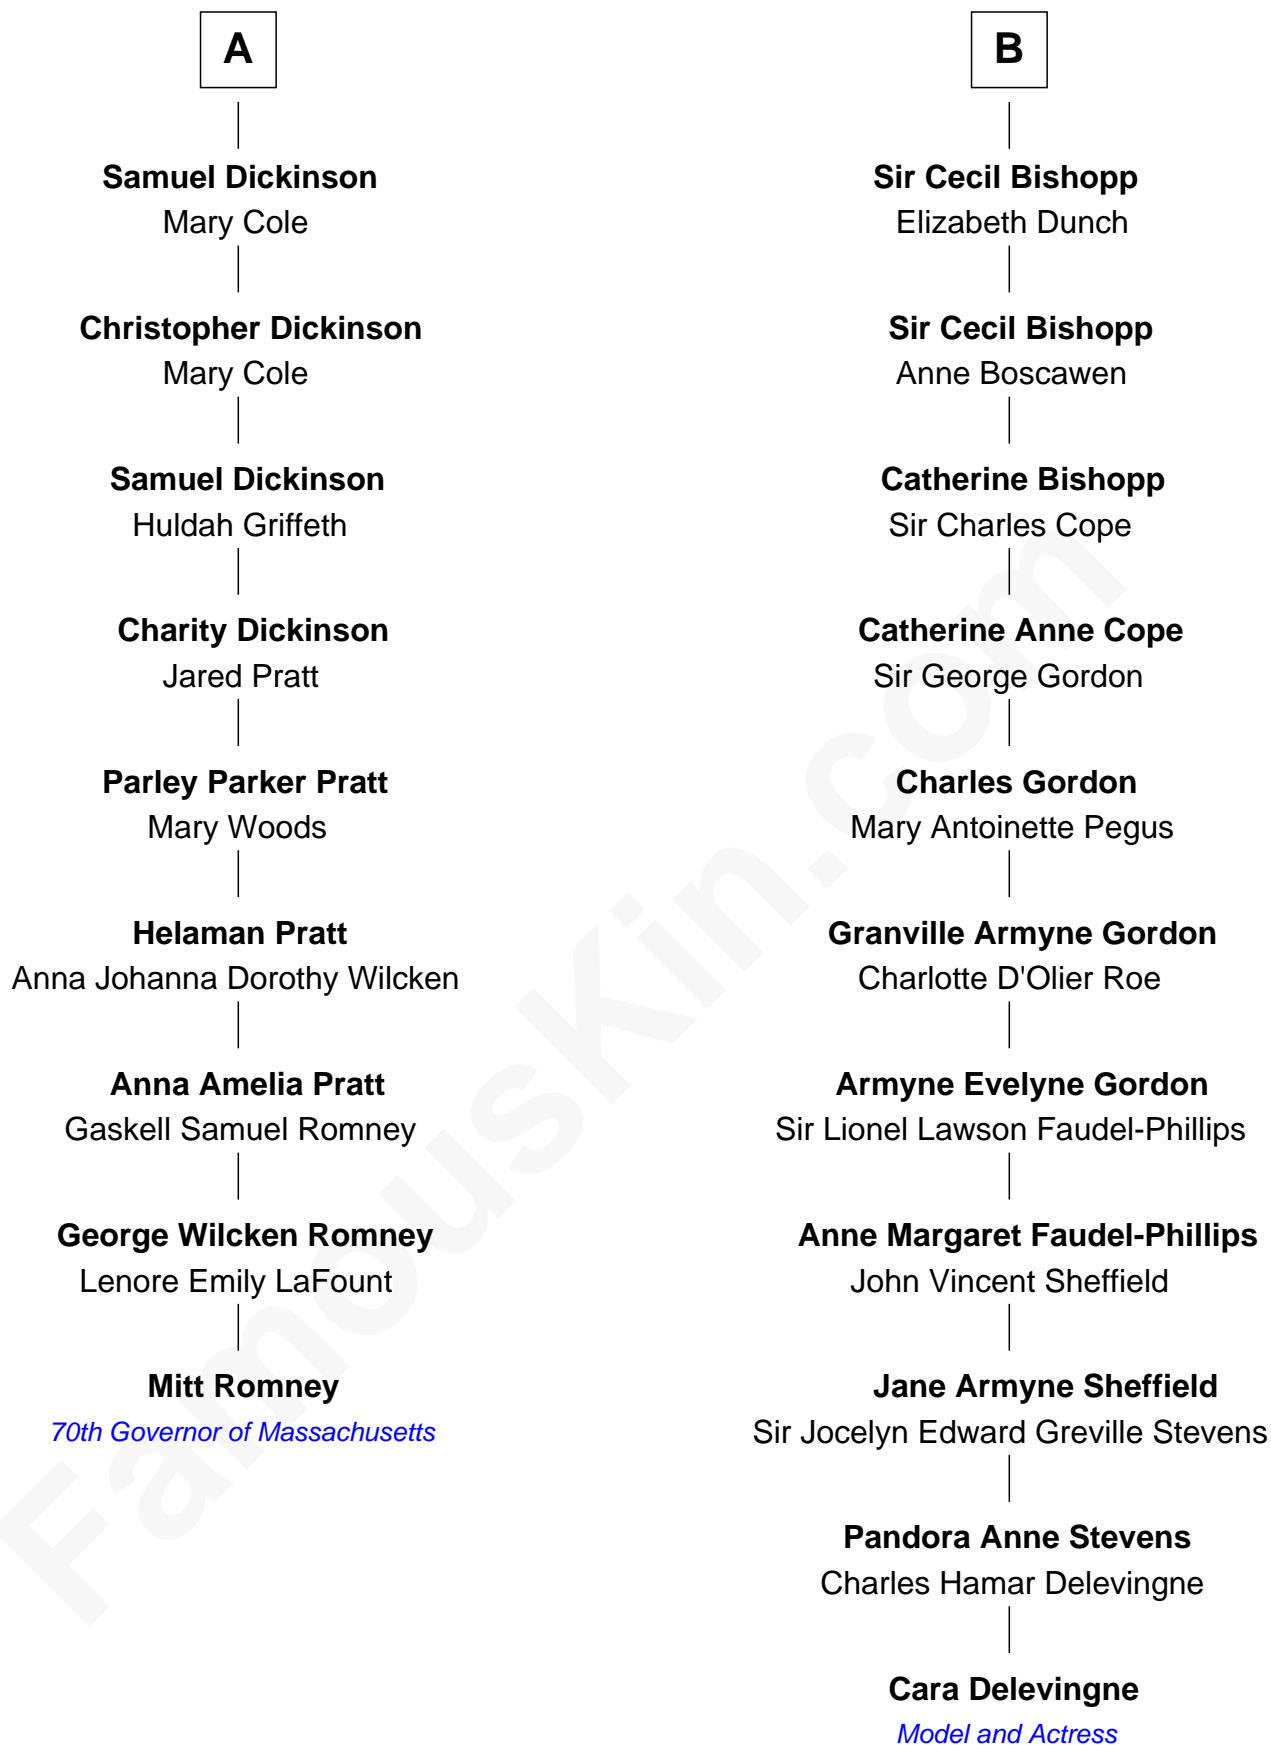

FamousKin.com

Relationship Chart of

Mitt Romney

70th Governor of Massachusetts

15th cousin 2 times removed of

Cara Delevingne

Fashion Model and Movie Actress

Mitt Romney photo by [Gage Skidmore](#) (CC BY-SA 3.0)

Cara Delevingne photo by [Gage Skidmore](#) (CC BY-SA 2.0)