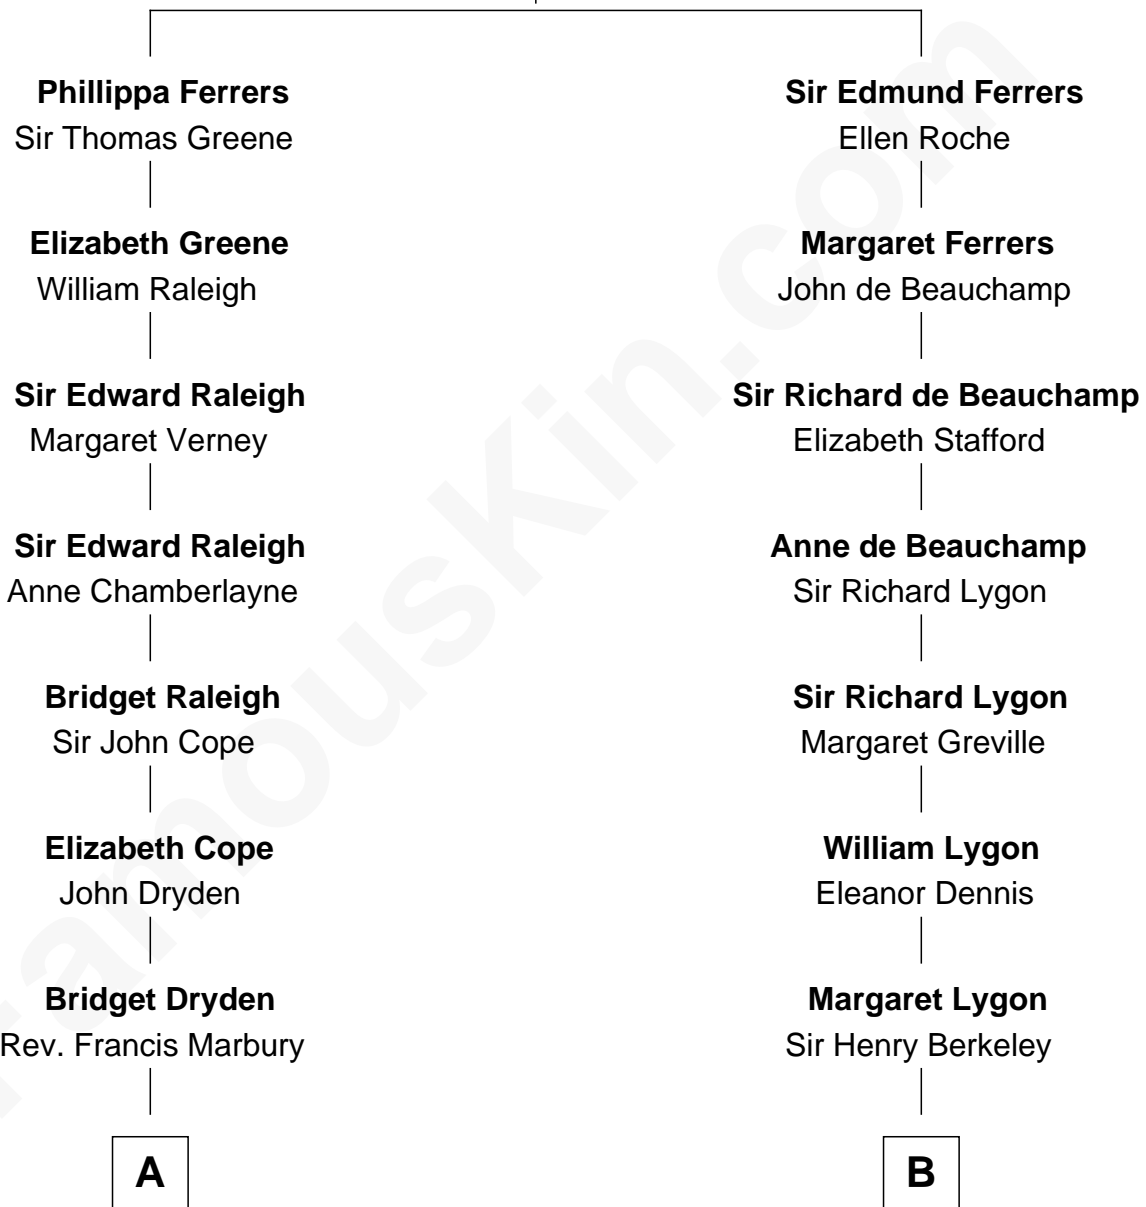

## Relationship Chart of

### Mitt Romney

70th Governor of Massachusetts

18th cousin 2 times removed of

### Cara Delevingne

Fashion Model and Movie Actress

**Robert de Ferrers**  
Margaret Despencer

**C**

**George Wilcken Romney**  
Lenore Emily LaFount

**Mitt Romney**  
*70th Governor of Massachusetts*

**D**