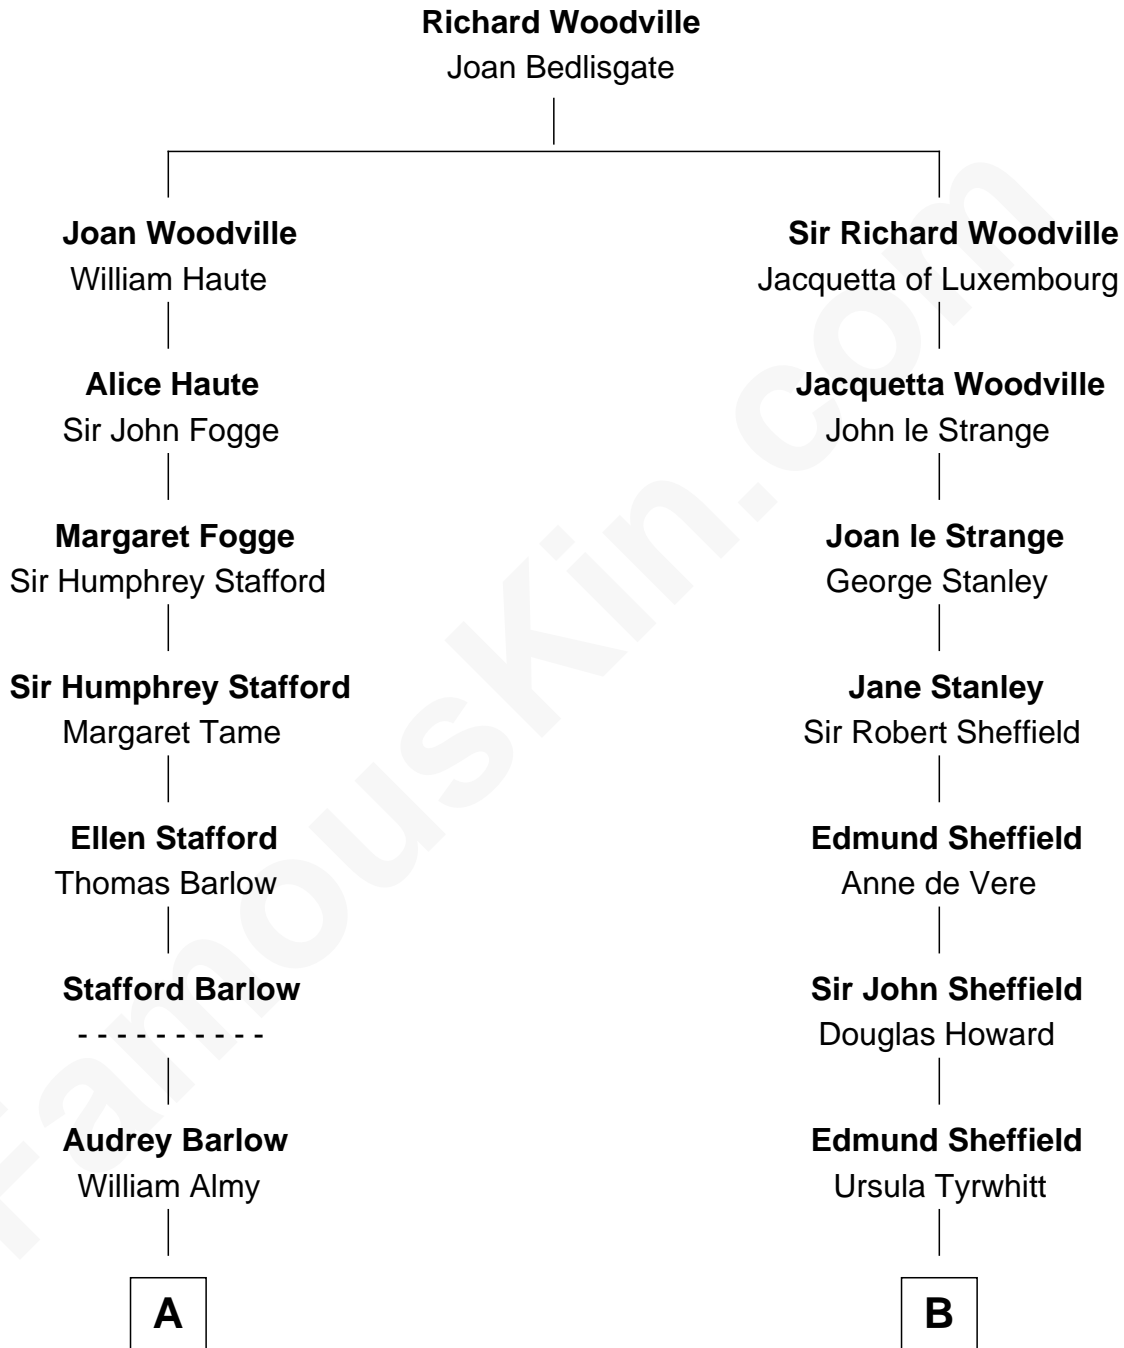

FamousKin.com

Relationship Chart of

Mitt Romney

70th Governor of Massachusetts

17th cousin 1 time removed of

Cara Delevingne

Fashion Model and Movie Actress

C

Pandora Anne Stevens
Charles Hamar Delevingne

Cara Delevingne
Model and Actress

FamousKin.com