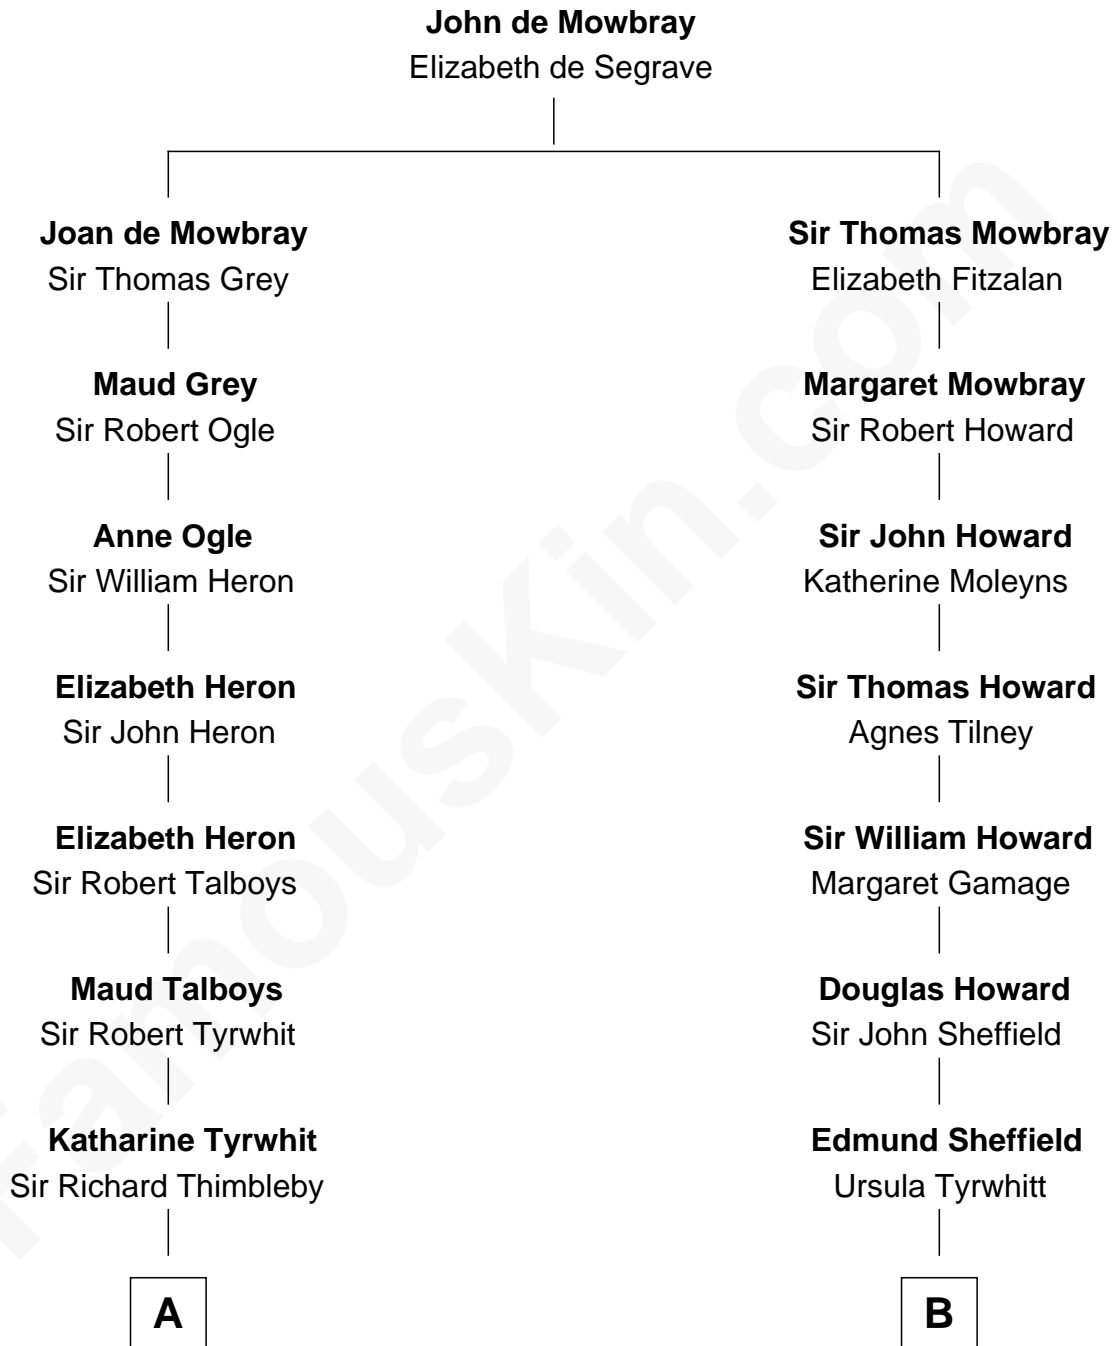

FamousKin.com

Relationship Chart of

Mitt Romney

70th Governor of Massachusetts

18th cousin 1 time removed of

Cara Delevingne

Fashion Model and Movie Actress

C

Alma Luella Robison
Harold Arundel LaFount

Lenore Emily LaFount
George Wilcken Romney

Mitt Romney
70th Governor of Massachusetts

D

Pandora Anne Stevens
Charles Hamar Delevingne

Cara Delevingne
Model and Actress