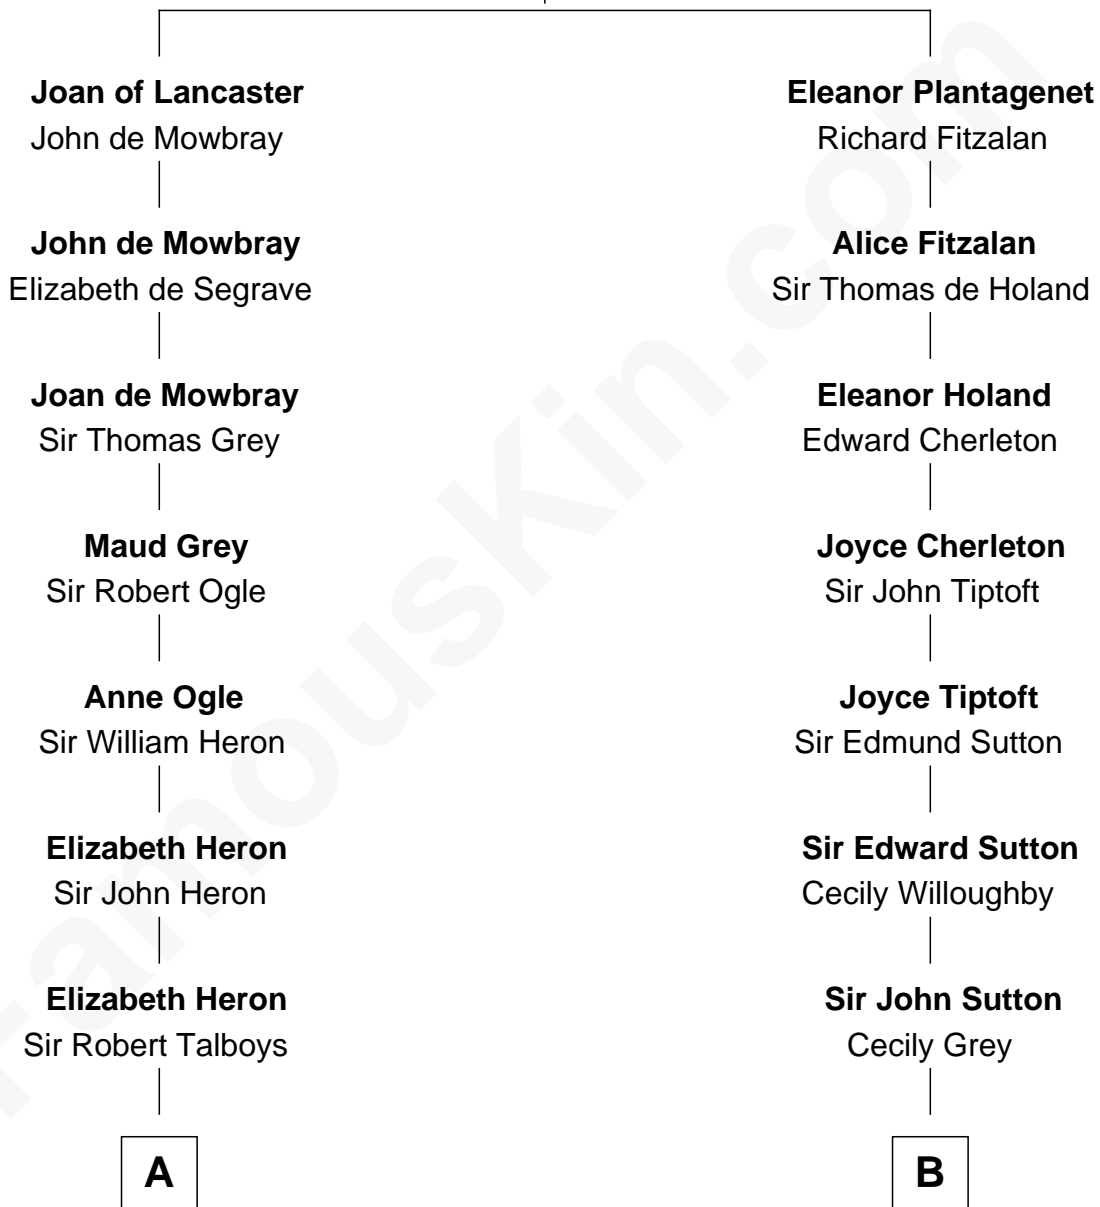

FamousKin.com

Relationship Chart of

Mitt Romney

70th Governor of Massachusetts

18th cousin 3 times removed of

Dr. H. H. Holmes

Serial Killer aka "Devil in the White City"

Henry Plantagenet
Maud de Chaworth

George Wilcken Romney

Mitt Romney

70th Governor of Massachusetts

D

Levi Horton Mudgett

Theodate Page Price

Dr. H. H. Holmes

Serial Killer Dr. H. H. Holmes