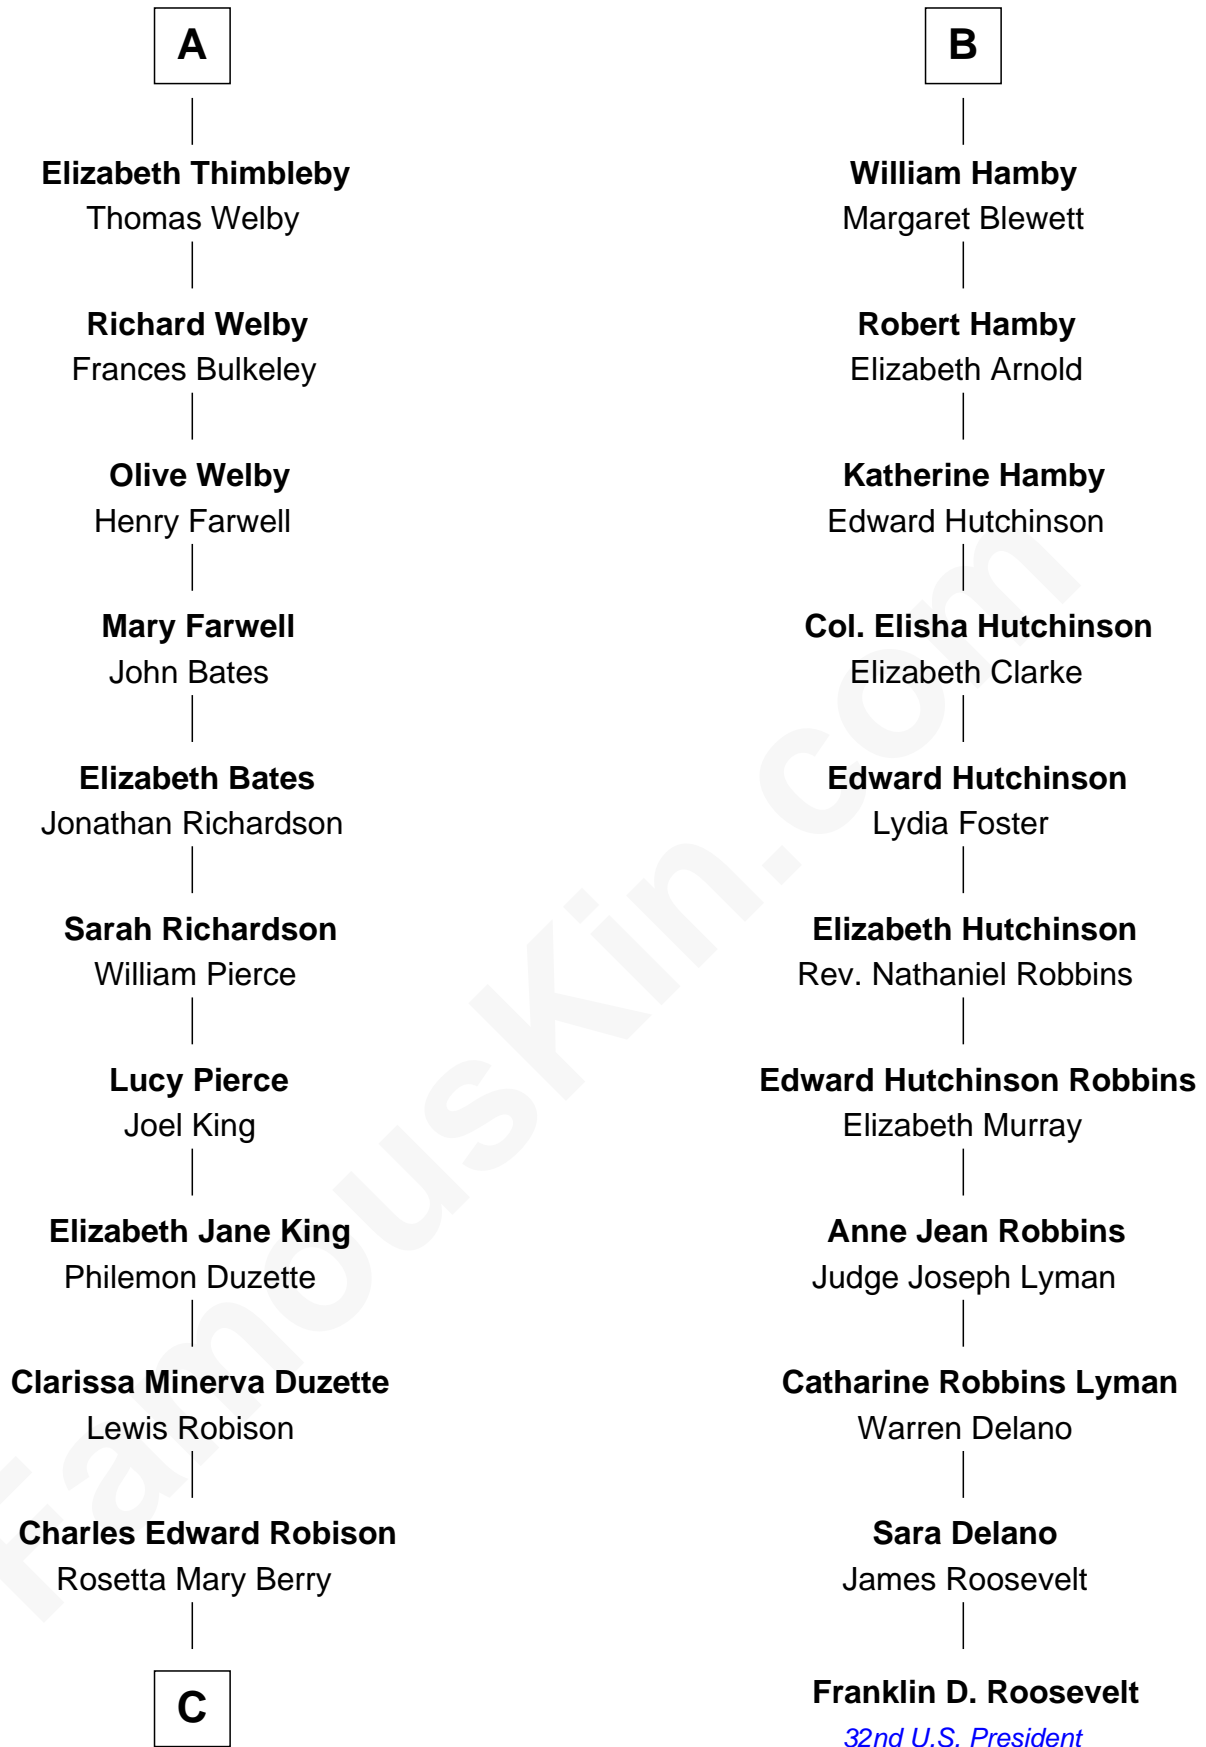

Sir Godfrey Hilton

**Sir Godfrey Hilton**

Margery Willoughby

**Elizabeth Hilton**

Richard Thimbleby

**Anne Thimbleby**

John Booth

**Eleanor Booth**

Edward Hamby

**B**

**C**

—  
**Alma Luella Robison**  
Harold Arundel LaFount

—  
**Lenore Emily LaFount**  
George Wilcken Romney

—  
**Mitt Romney**  
*70th Governor of Massachusetts*

FamousKin.com