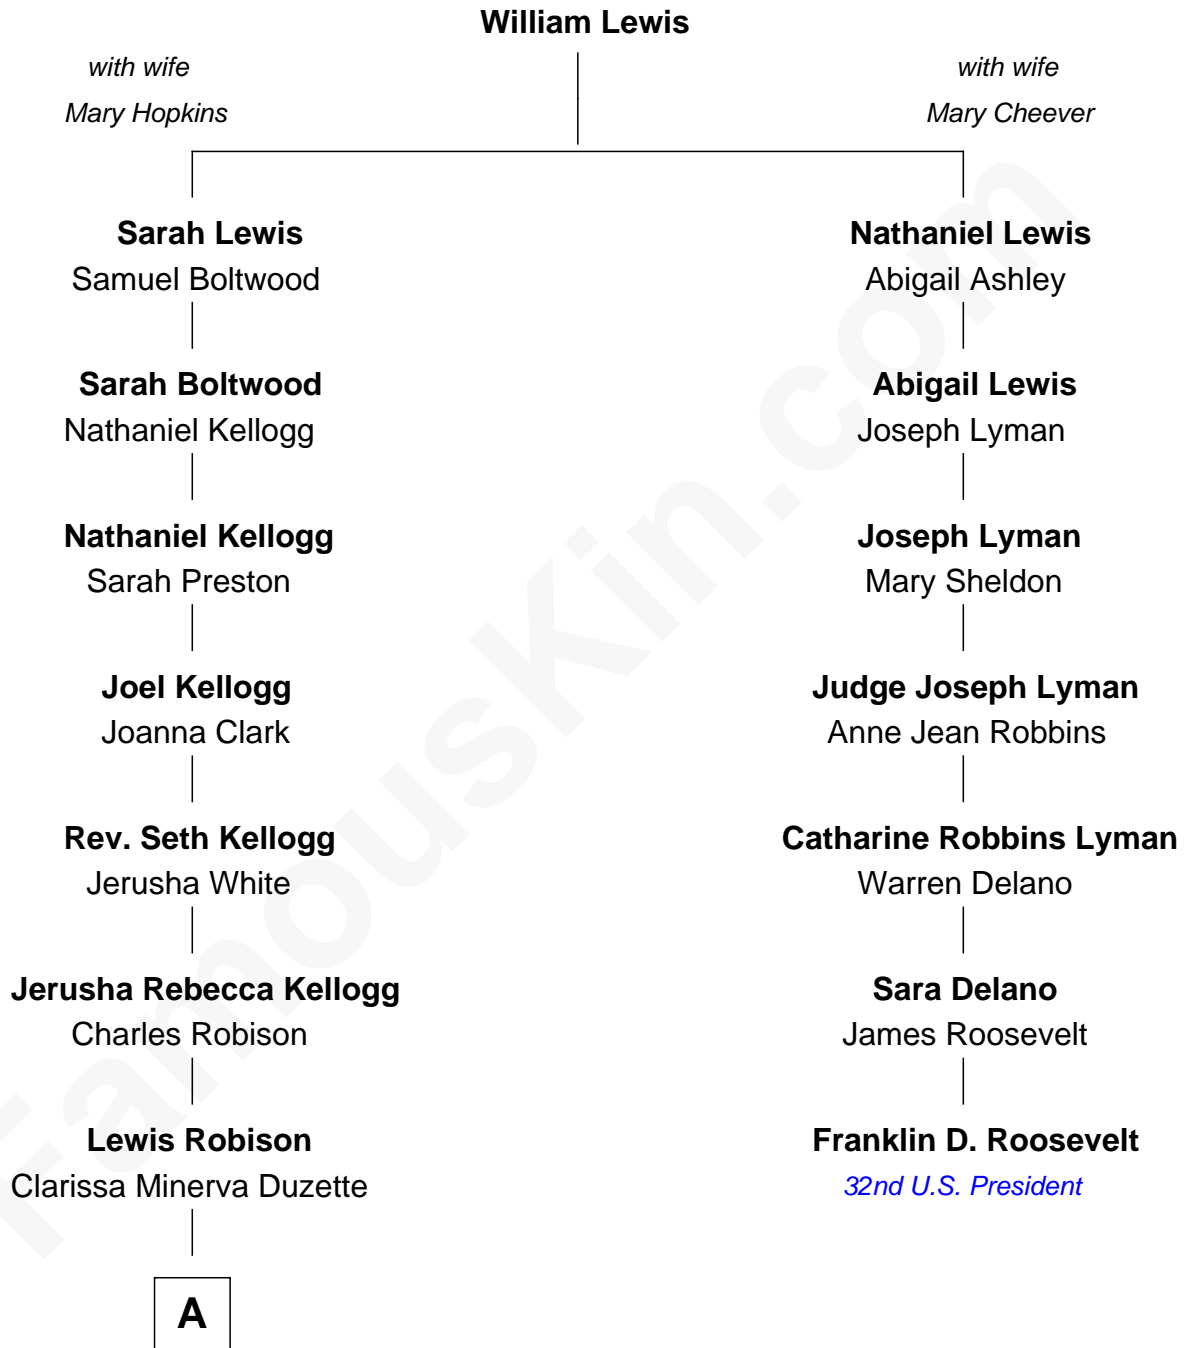

FamousKin.com

Relationship Chart of

Mitt Romney

70th Governor of Massachusetts

6th cousin 4 times removed of

Franklin D. Roosevelt

32nd U.S. President

A

—
Charles Edward Robison

Rosetta Mary Berry

—
Alma Luella Robison

Harold Arundel LaFount

—
Lenore Emily LaFount

George Wilcken Romney

—
Mitt Romney

70th Governor of Massachusetts