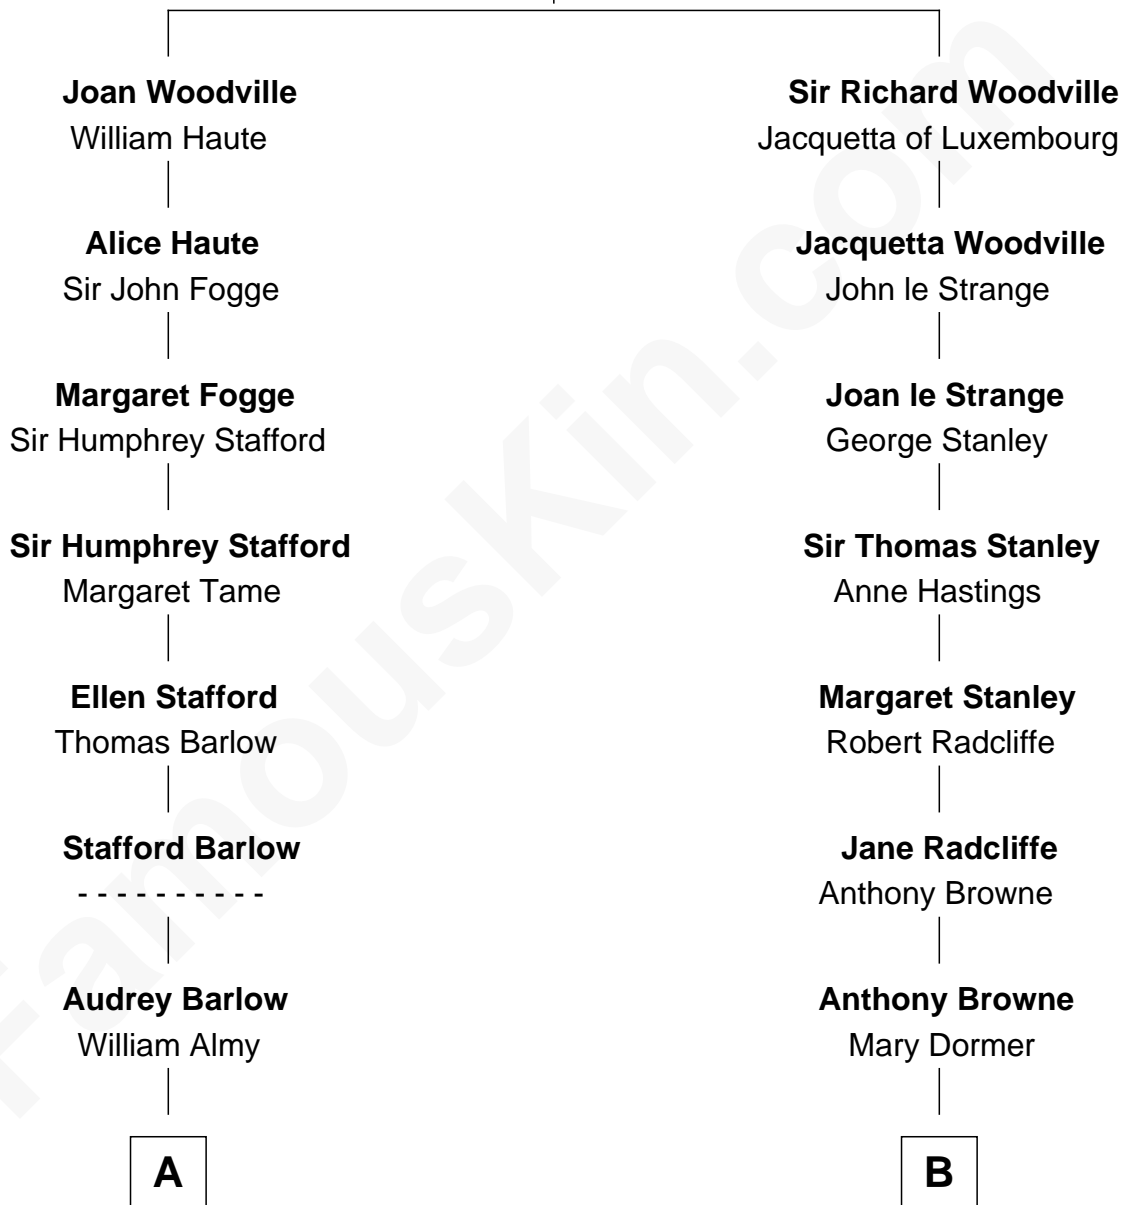

FamousKin.com Relationship Chart of

Mitt Romney

70th Governor of Massachusetts

17th cousin of

Franklin D. Roosevelt

32nd U.S. President

Richard Woodville

Joan Bedlisgate

Mitt Romney photo by [Gage Skidmore](#) (CC BY-SA 3.0)