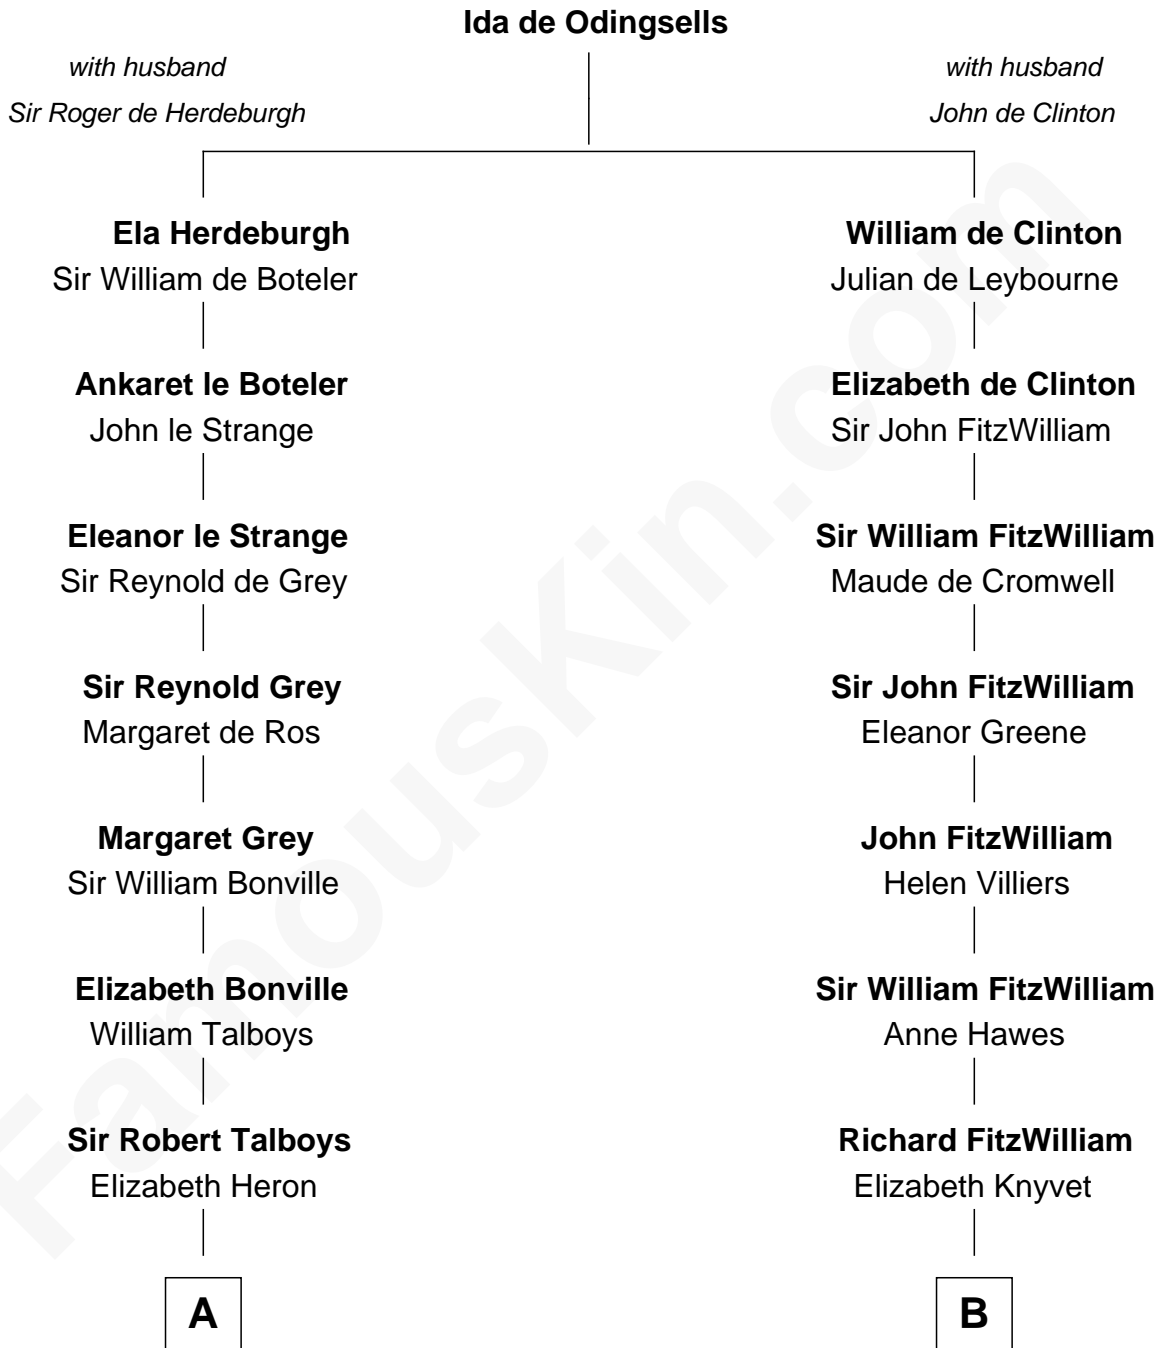

Franklin D. Roosevelt

32nd U.S. President