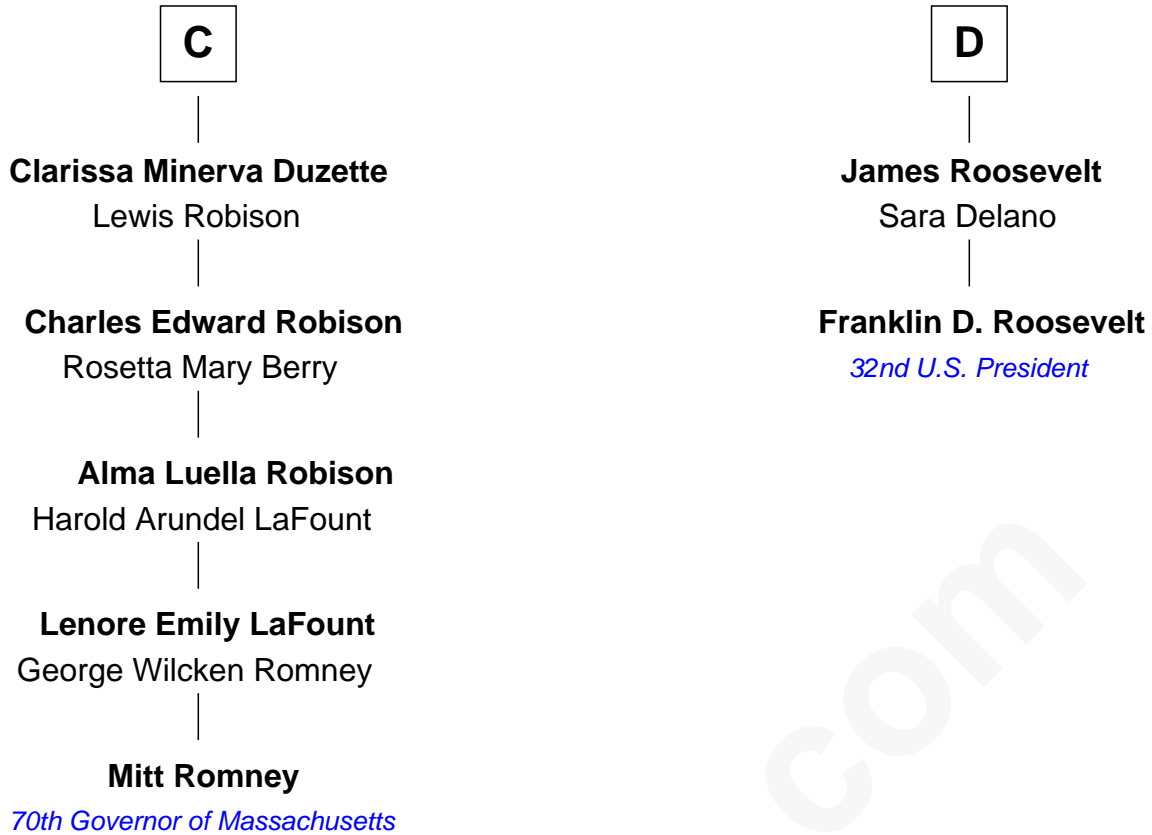

## Relationship Chart of

### Mitt Romney

70th Governor of Massachusetts

18th cousin 3 times removed of

### Franklin D. Roosevelt

32nd U.S. President

FamousKin.com